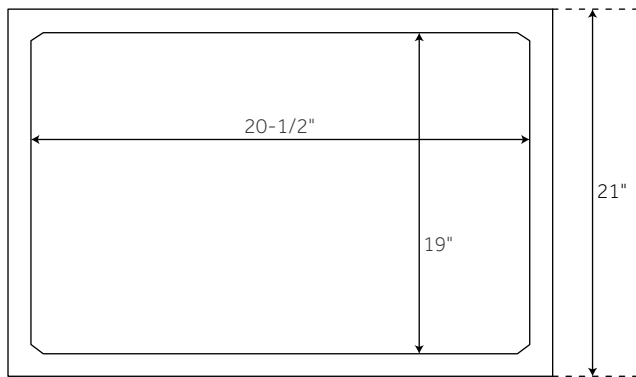

24" OLSEN

CONSOLE VANITY - WHITE

SKU: 949271, 450411, 450412, 450413

FEATURES

- Product Finish: White
- Material: Wood
- Installation Type: Freestanding
- Features: Matching Mirror, Soft-Close Hinges
- Assembly Required: No
- Built-In Adjusters: Yes

CONTENTS

24" VANITY PAGE 2

REVISED 04/17/2020

24" OLSEN

CONSOLE VANITY - WHITE

SKU: 949271, 450411, 450412, 450413

FEATURES

Width: 24"

Depth: 21"

Height: 33-1/4"

PRODUCT IMAGE