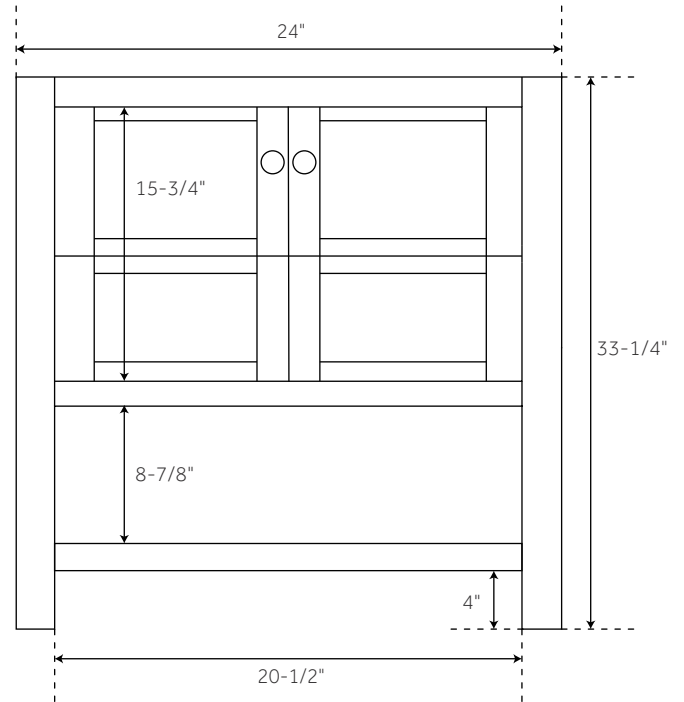

24" OLSEN

CONSOLE VANITY - WHITE

SKU: 949271, 450411, 450412, 450413

FEATURES

- Product Finish: White
- Material: Wood
- Installation Type: Freestanding
- Features: Matching Mirror, Soft-Close Hinges
- Assembly Required: No
- Built-In Adjusters: Yes

CONTENTS

24" VANITY PAGE 2

REVISED 04/17/2020

24" OLSEN

CONSOLE VANITY - WHITE

SKU: 949271, 450411, 450412, 450413

FEATURES

Width: 24"

Depth: 21"

Height: 33-1/4"

PRODUCT IMAGE