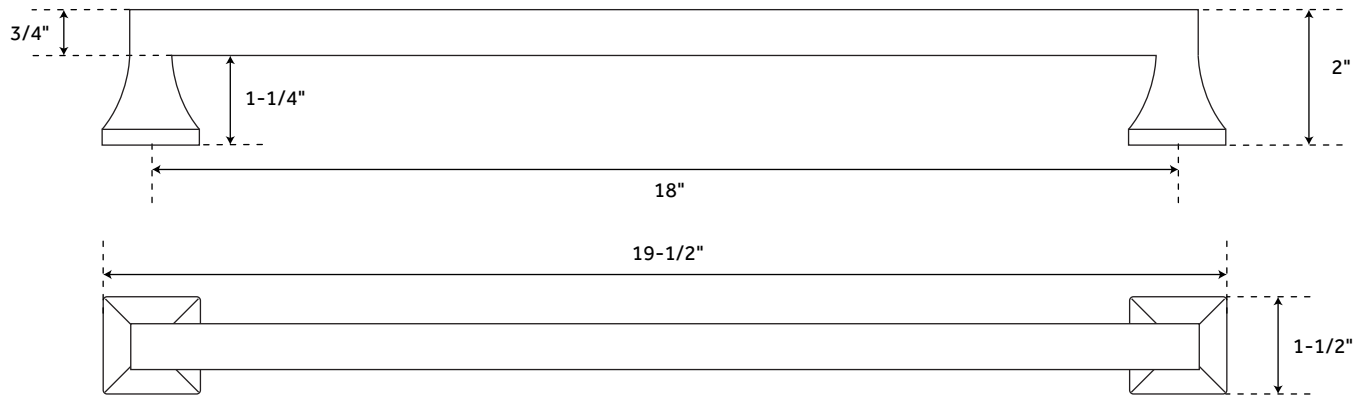

See website for warranty information

PAGE 3
CODE: EH6981.15.LDB

All dimensions and specifications are nominal and may vary. Use actual products for accuracy in critical situations.

ROSSER

18" SOLID BRONZE APPLIANCE PULL

SKU: 949199

FEATURES

Length: 19-1/2"

Height: 1-1/2"

Depth: 2"

SIGNATURE HARDWARE LIFETIME WARRANTY

See website for warranty information

All dimensions and specifications are nominal and may vary. Use actual products for accuracy in critical situations.