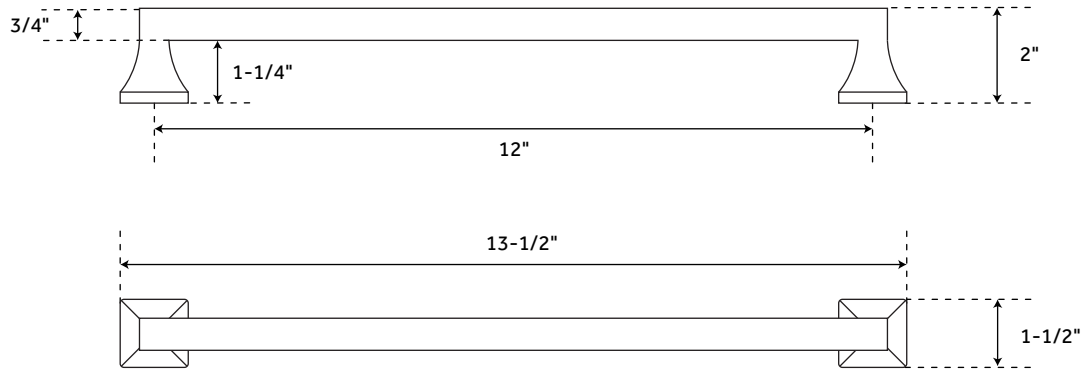

REVISED 3/30/2020

ROSSER

12" SOLID BRONZE APPLIANCE PULL

SKU: 949199

FEATURES

Length: 13-1/2"

Height: 1-1/2"

Depth: 2"

ROSSER

15" SOLID BRONZE APPLIANCE PULL

SKU: 949199

FEATURES

Length: 16-1/2"

Height: 1-1/2"

Depth: 2"

SIGNATURE HARDWARE LIFETIME WARRANTY

See website for warranty information

PAGE 3
CODE: EH6981.15.LDB

All dimensions and specifications are nominal and may vary. Use actual products for accuracy in critical situations.

ROSSER

18" SOLID BRONZE APPLIANCE PULL

SKU: 949199

FEATURES

Length: 19-1/2"

Height: 1-1/2"

Depth: 2"

SIGNATURE HARDWARE LIFETIME WARRANTY

See website for warranty information

All dimensions and specifications are nominal and may vary. Use actual products for accuracy in critical situations.