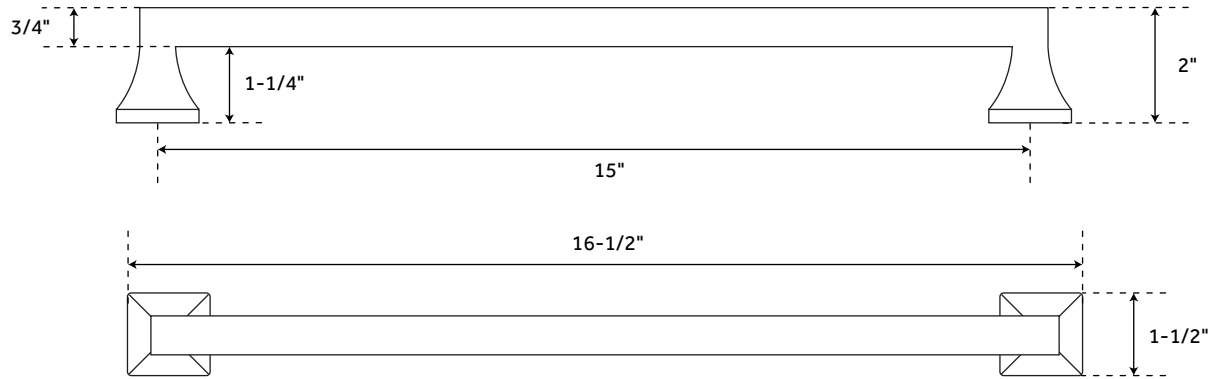

REVISED 3/30/2020

ROSSER

12" SOLID BRONZE APPLIANCE PULL

SKU: 949199

FEATURES

Length: 13-1/2"

Height: 1-1/2"

Depth: 2"

ROSSER

15" SOLID BRONZE APPLIANCE PULL

SKU: 949199

FEATURES

Length: 16-1/2"

Height: 1-1/2"

Depth: 2"

SIGNATURE HARDWARE LIFETIME WARRANTY

See website for warranty information

PAGE 3
CODE: EH6981.15.LDB

All dimensions and specifications are nominal and may vary. Use actual products for accuracy in critical situations.

ROSSER

18" SOLID BRONZE APPLIANCE PULL

SKU: 949199

FEATURES

Length: 19-1/2"

Height: 1-1/2"

Depth: 2"

SIGNATURE HARDWARE LIFETIME WARRANTY

See website for warranty information

All dimensions and specifications are nominal and may vary. Use actual products for accuracy in critical situations.