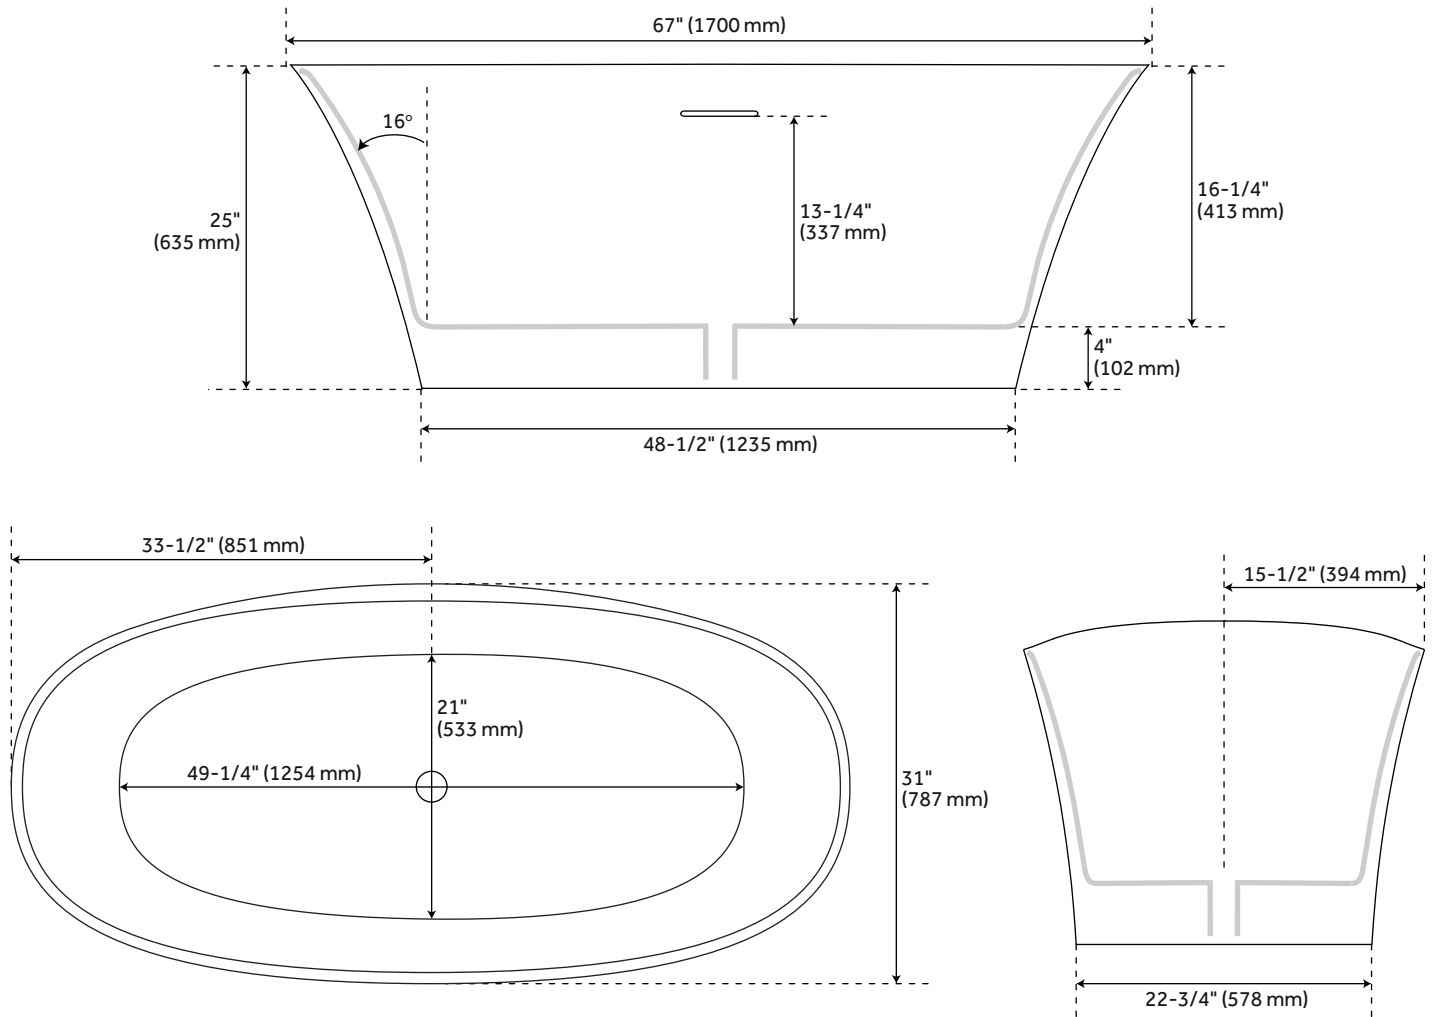

67" GIOSA

SOLID SURFACE FREESTANDING TUB

SKU: 949182

CONTENTS

67" TUB PAGE 2

FEATURES

Design: Modern
Product Finish: White
Features: Integral Drain & Overflow
Overflow Hole: Yes
Integral Drain & Overflow: Yes
Shape: Oval
Material: Solid Surface
Exterior Treatment: Smooth
Interior Treatment: Smooth
Tap Deck: No
Drain Included: Yes
Drain Finish: White
Drain Placement: Center
Faucet Included: No
Faucet Drillings: No Drillings
Built-In Adjusters: Yes
White Pop-Up Drain Included
Optional Quick Connect Drop-In Drain Kit Includes:
 Floor Plate
 1-1/2" PVC Pipe
 2" x 1-1/2" Trap Adapters
 1 Brass Threaded
 1 Brass Unthreaded Tailpiece and Plug
Installs Above Your Subfloor, but Underneath Your
Cement Floor or Tile, so You Do Not Need
Access Below the Fixture

REVISED 07/19/2021

67" GIOSA

SOLID SURFACE FREESTANDING TUB

SKU: 949182

FEATURES

- Length: 67"
- Width: 31"
- Height: 25"
- Tub Interior Length: 49-1/4"
- Tub Interior Width: 21"
- Tub Slope: 16°
- Water Depth to Rim: 16-1/4"
- Water Depth To Overflow: 13-1/4"
- Tub Weight Uncrated (lbs): 225
- Tub Weight Crated (lbs): 300

CODES/STANDARDS

- cUPC
- CSA B45.5/IAPMO Z124
- Massachusetts Accepted

PRODUCT IMAGE

All dimensions and specifications are nominal and may vary. Use actual products for accuracy in critical situations.

PAGE 2
Code: SHGIF56730