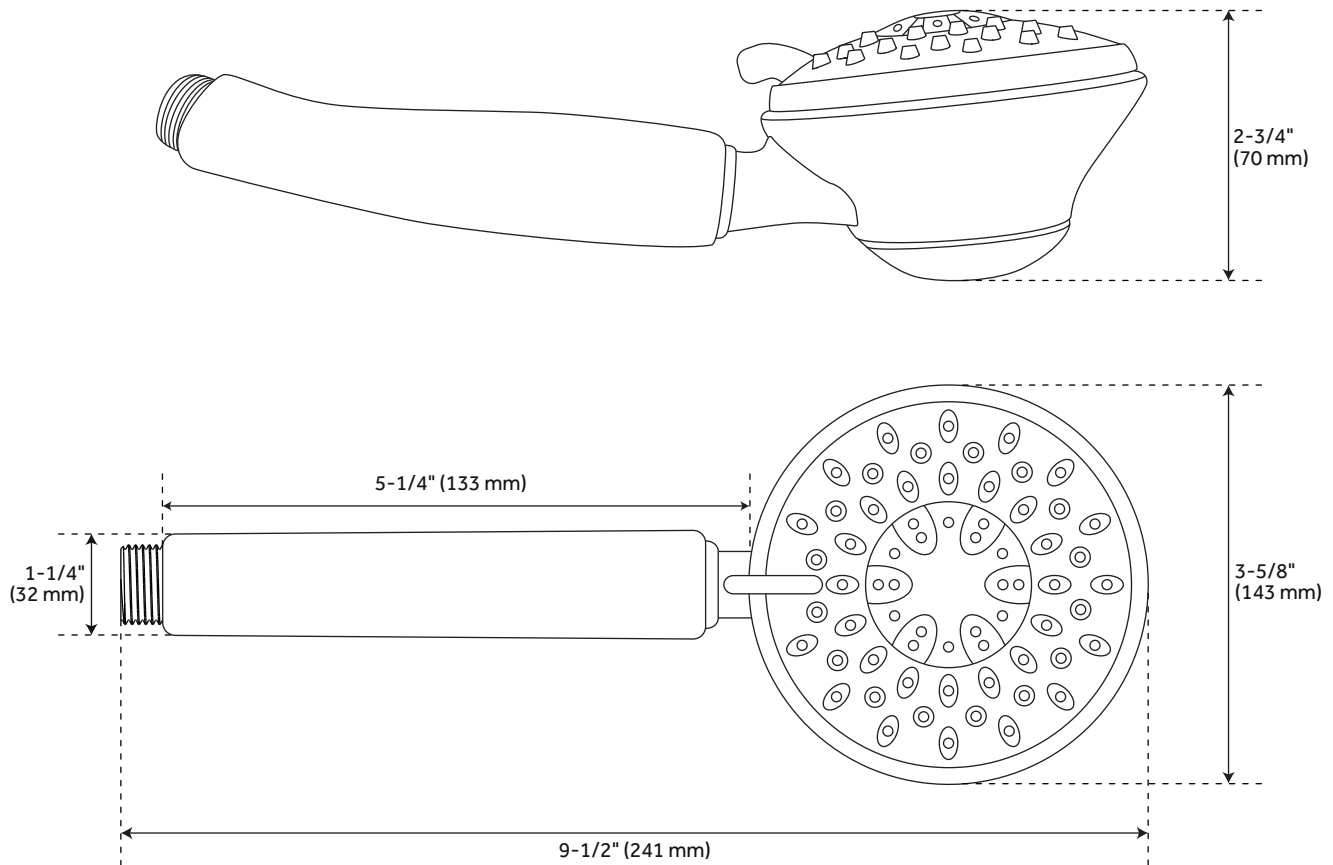

### FEATURES

- Material: ABS
- Assembly Required: No
- Design: Traditional
- 3-Function Hand Shower:
  - Full Spray, Massage Spray, Full & Massage Spray
- Easy-clean Spray Nozzles
- Factory Installed Backflow Prevention Check Valve
- Hose Sold Separately

### CONTENTS

HAND SHOWER ..... PAGE 2

REVISED 04/28/2021

### FEATURES

Length: 9-1/2"  
Width: 3-5/8"  
Height: 2-3/4"  
Hand Shower Length: 9-1/2"