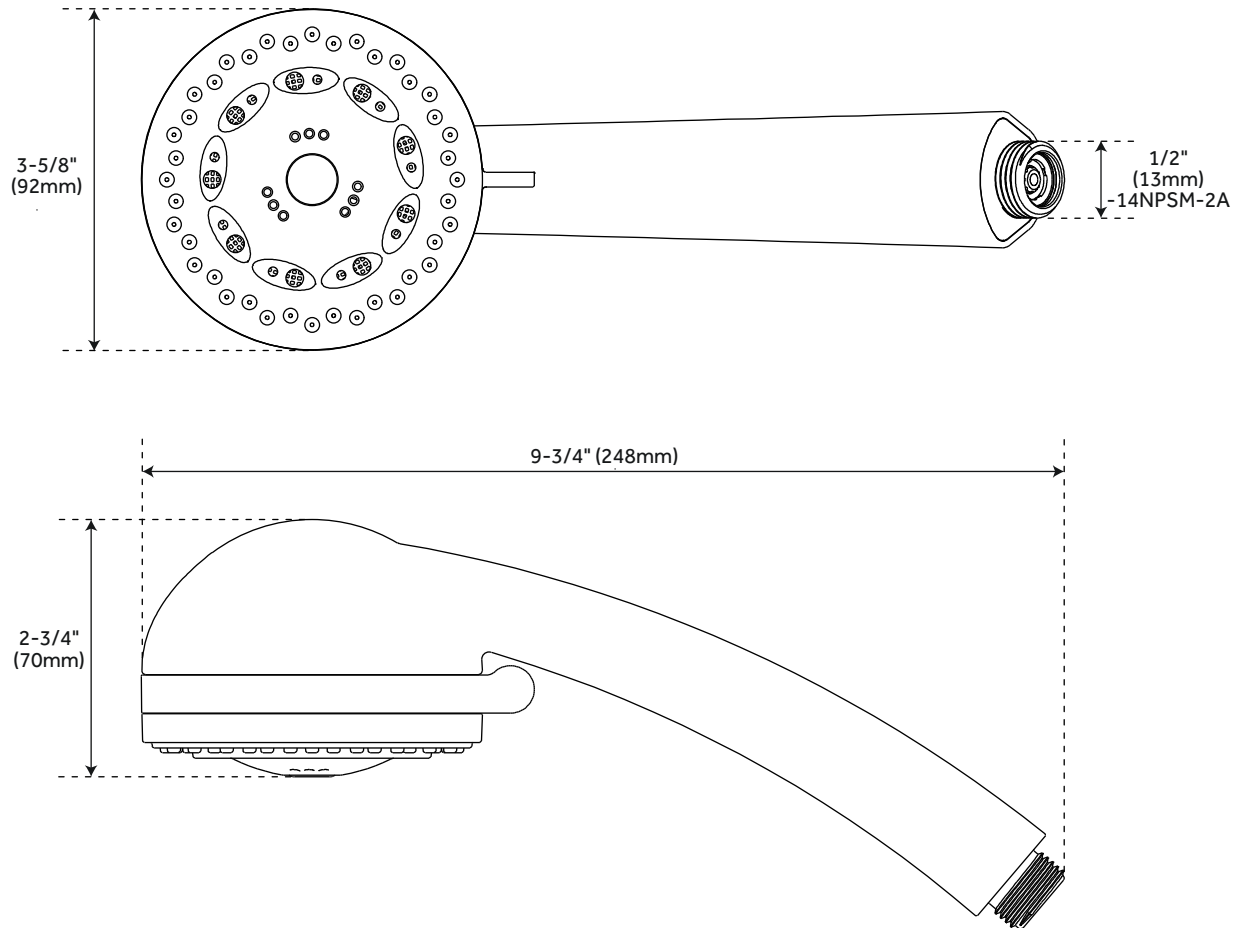

### FEATURES

Features: Hand Shower Included  
Assembly Required: No  
Installation Type: Wall Mount  
Mounting Hardware Included: Yes  
Metal Bar and Mounting Posts  
Adjustable Angle For Hand Shower Mount  
5 Function Hand Shower (Full Spray, Massage Spray, Aerated Spray, Full & Massage Spray, and Full & Aerated)  
Hand Shower Includes Backflow Prevention  
60" - 72" Stretchable Metal Shower Hose  
Double Spiral Constructed Hose  
Metal Conical Nut  
Maximum Flow Rate: 1.8 gpm (6.8L/min) max @ 80 psi

### CONTENTS

HAND SHOWER .....	PAGE 2
SLIDE BAR .....	PAGE 3
HOSE .....	PAGE 4

REVISED 12/19/2019

### FEATURES

Material: ABS  
Shape: Round  
Length: 3-5/8"  
Width: 2-3/4"  
Height: 9-3/4"

## FEATURES

Material: Brass  
Handle Type: Lever  
Length: 4-1/4"  
Width: 4-5/8"  
Height: 30"  
Base Plate Height: 3"  
Base Plate Width: 3"