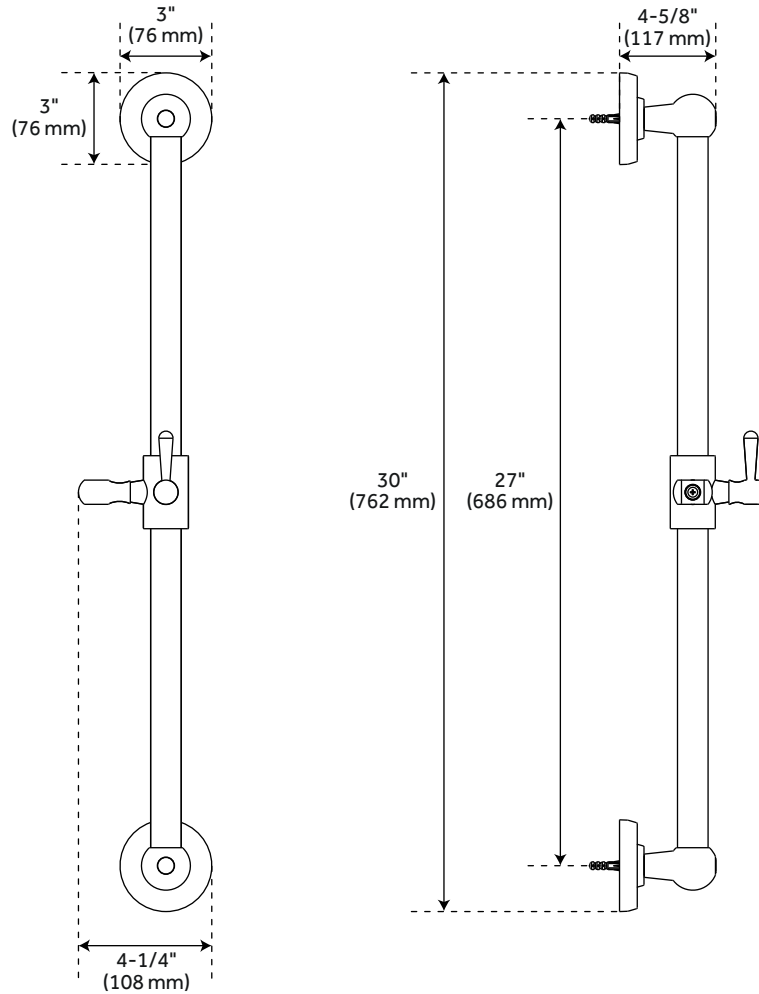

### FEATURES

Material: ABS  
Shape: Round  
Length: 3-5/8"  
Width: 2-3/4"  
Height: 9-3/4"

### SIGNATURE HARDWARE LIFETIME WARRANTY

See website for warranty information

All dimensions and specifications are nominal and may vary. Use actual products for accuracy in critical situations.

PAGE 2  
Code: SHHS4010GBN/SHHS4010GCP  
SHHS4010GORB/SHHS4010GPN

## FEATURES

Material: Brass  
Handle Type: Lever  
Length: 4-1/4"  
Width: 4-5/8"  
Height: 30"  
Base Plate Height: 3"  
Base Plate Width: 3"

### FEATURES

Length: 60"  
Width: 1/2"  
NPT Connection: 1/2"