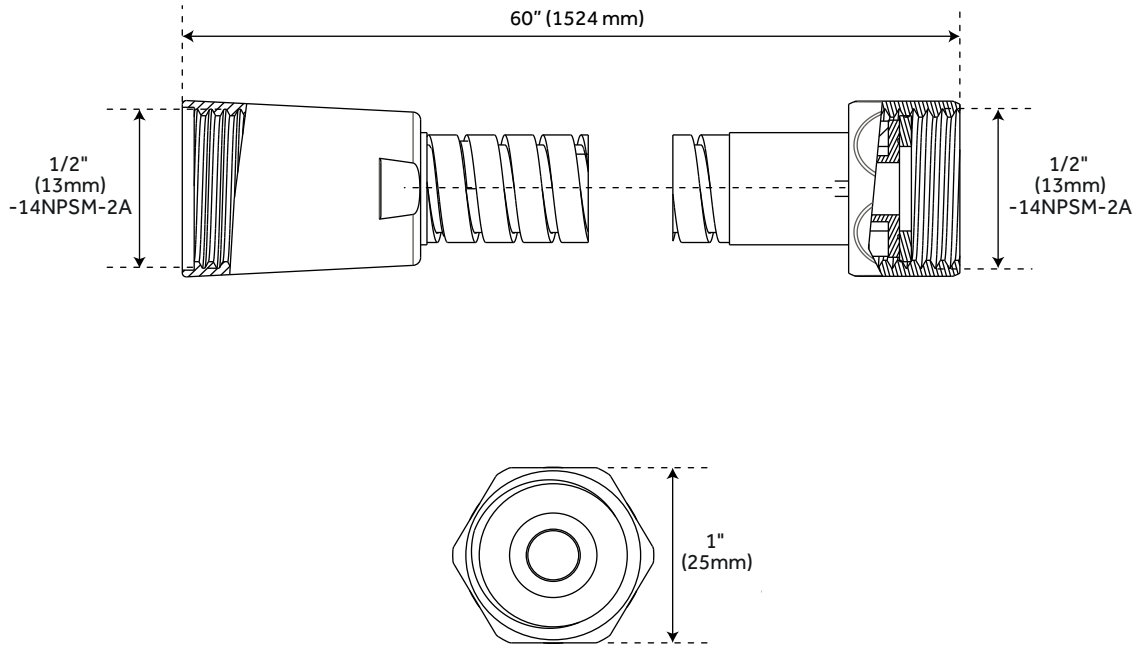

### FEATURES

Features: Hand Shower Included  
Assembly Required: No  
Installation Type: Wall Mount  
Mounting Hardware Included: Yes  
Metal Bar and Mounting Posts  
Adjustable Angle For Hand Shower Mount  
5 Function Hand Shower (Full Spray, Massage Spray, Aerated Spray, Full & Massage Spray, and Full & Aerated)  
Hand Shower Includes Backflow Prevention  
60" - 72" Stretchable Metal Shower Hose  
Double Spiral Constructed Hose  
Metal Conical Nut  
Maximum Flow Rate: 1.8 gpm (6.8L/min) max @ 80 psi

### FEATURES

Material: ABS  
Shape: Round  
Length: 3-5/8"  
Width: 2-3/4"  
Height: 9-3/4"

## FEATURES

Material: Brass  
Handle Type: Lever  
Length: 4-1/4"  
Width: 4-5/8"  
Height: 30"  
Base Plate Height: 3"  
Base Plate Width: 3"

### FEATURES

Length: 60"  
Width: 1/2"  
NPT Connection: 1/2"