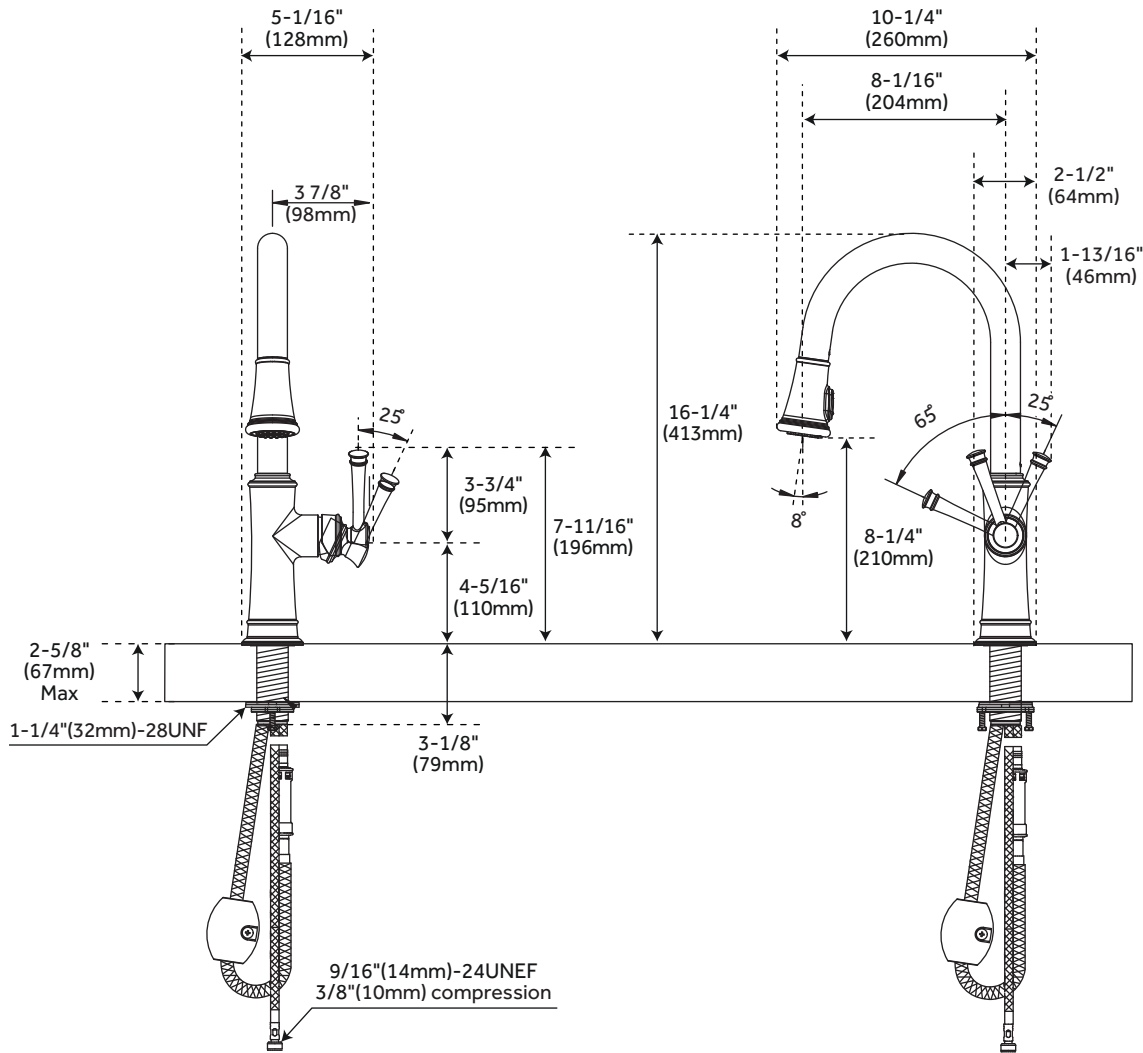

BEASLEY

PULL-OUT KITCHEN FAUCET

SKU: 949052

FEATURES

Installation Type: Single-Hole
 Faucet Holes: 1
 Material: Brass
 Faucet Centers: Single-Hole
 Handle Type: Lever
 Features: ADA Compliant, Pull-Out
 Design: Traditional
 Faucet Material: Brass
 Length: 5-1/16"
 Width: 10-1/4"
 Height: 16-1/4"
 Height To Spout: 8-1/4"
 Spout Reach: 8-1/16"
 Swivel Spout: Yes
 Base Plate Length: 10-1/4"
 Base Plate Width: 2-1/2"
 Base Plate Diameter: 2-1/2"
 Handle Length: 3-3/4"
 Ceramic Disc Cartridges: Yes
 Hot and Cold Indicators: No
 Maximum Flow Rate: 1.8 gpm (6.8L/min)
 max @ 60 psi
 Aerated stream and spray.

See website for warranty information

REVISED 11/19/2019

All dimensions and specifications are nominal and may vary. Use actual products for accuracy in critical situations.

Code: SHXCBE100MCP/SHXCBE100MPN/SHXCBE100MSS