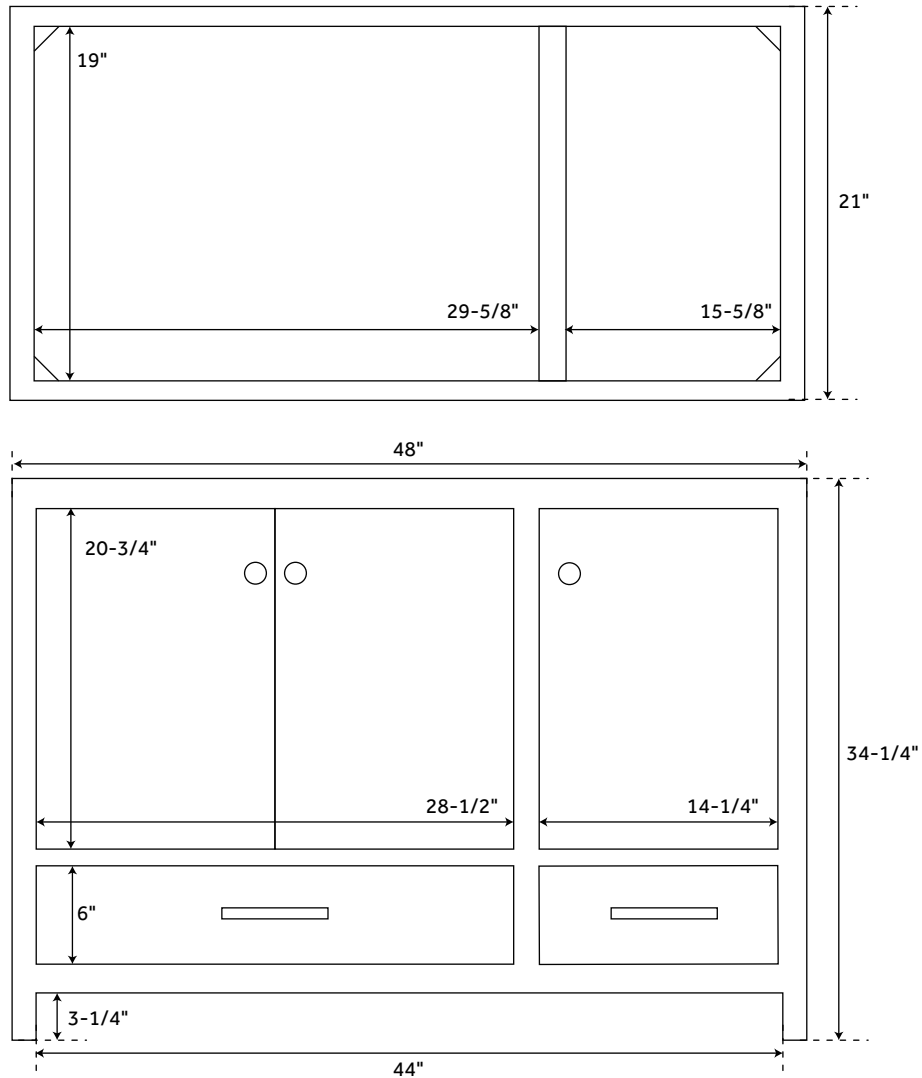

48" RADKE

VANITY

SKU: 448973, 448974, 448975, 448976

FEATURES

Material: Mahogany
Installation Type: Freestanding
Number of Basins: 1
Number of Doors: 3
Number of Drawers: 2
Features: Matching Mirror, Soft-Close Hinges
Width: 48"
Depth: 21"
Height: 34-1/4"
Assembly Required: No
Built-In Adjusters: Yes
Dovetail Drawers: Yes
Faucet Included: No
Sink Included: Optional
Basin Length: 17-3/8"
Basin Width: 12"
Fits Drain Hole Size: 1-1/2"