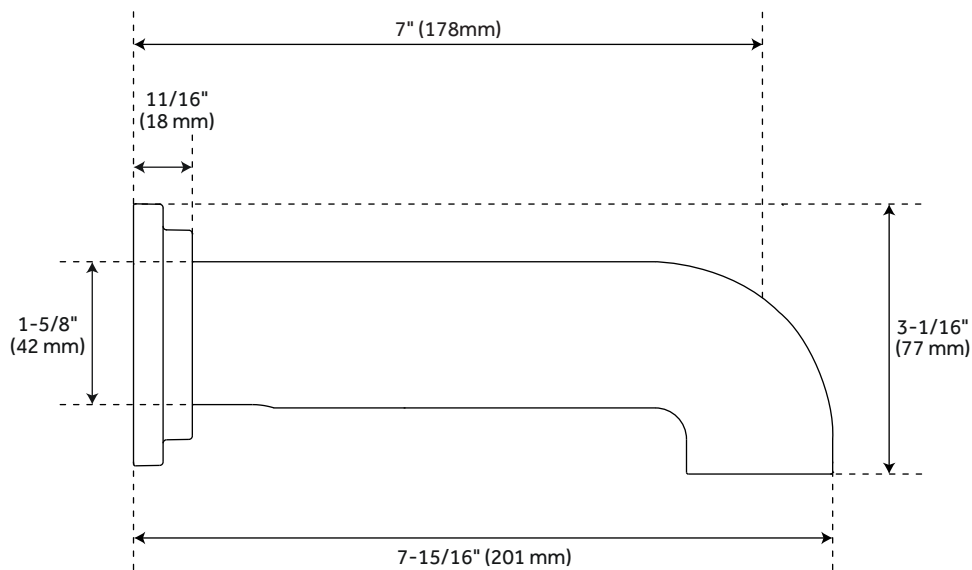

GREYIELD

TUB SPOUT

SKU: 948966

FEATURES

- Material: Zinc
- Installation Type: Wall Mount
- Assembly Required: No
- Design: Modern

CONTENTS

TUB SPOUTPAGE 2

REVISED 09/28/2021

GREYIELD

TUB SPOUT

SKU: 948966

FEATURES

Width: 7-15/16"
Height: 3-1/16"
Base Plate Height: 2-15/16"
Base Plate Width: 2-15/16"
Spout Reach: 7"
Slip-Fit Connection: 5/8"

CODES/STANDARDS

cUPC
ASME A112.18.1/CSA B125.1
Massachusetts Accepted

PRODUCT IMAGE

All dimensions and specifications are nominal and may vary. Use actual products for accuracy in critical situations.

PAGE 2
Code: SHTS87