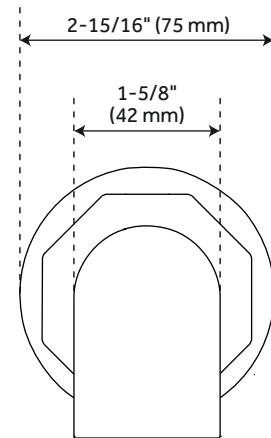

GREYIELD

TUB SPOUT

SKU: 948966

FEATURES

- Material: Zinc
- Installation Type: Wall Mount
- Assembly Required: No
- Design: Modern

CONTENTS

TUB SPOUTPAGE 2

REVISED 09/28/2021

GREYIELD

TUB SPOUT

SKU: 948966

FEATURES

Width: 7-15/16"
Height: 3-1/16"
Base Plate Height: 2-15/16"
Base Plate Width: 2-15/16"
Spout Reach: 7"
Slip-Fit Connection: 5/8"

CODES/STANDARDS

cUPC
ASME A112.18.1/CSA B125.1
Massachusetts Accepted

PRODUCT IMAGE

All dimensions and specifications are nominal and may vary. Use actual products for accuracy in critical situations.

PAGE 2
Code: SHTS87