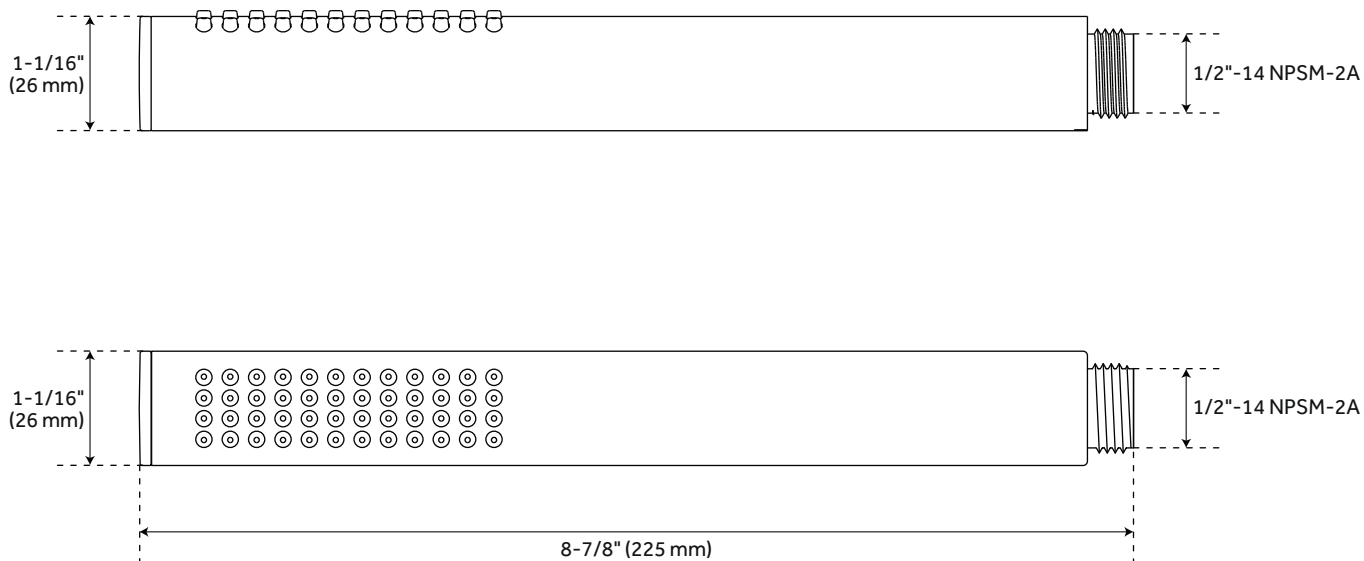

CONTEMPORARY

TUBULAR HAND SHOWER

SKU: 948923

FEATURES

- Material: ABS
- Shape: Round
- Assembly Required: No
- Design: Modern
- Single Function Hand Shower
- Easy-Clean Silicone Nozzles
- Factory Installed Backflow Prevention Check Valve
- Hose Sold Separately

CONTENTS

HAND SHOWER PAGE 2

REVISED 04/28/2021

CONTEMPORARY

TUBULAR HAND SHOWER

SKU: 948923

FEATURES

Length: 1-1/16"
Width: 1-1/16"
Height: 8-7/8"
Hand Shower Flow Rate:
1.8 gpm (6.8 L/min) max @ 80 psi

CODES/STANDARDS

cUPC
ASME A112.18.1/CSA B125.1
ASME A112.18.3
WaterSense
CEC Listed
Massachusetts Accepted

PRODUCT IMAGE

All dimensions and specifications are nominal and may vary. Use actual products for accuracy in critical situations.