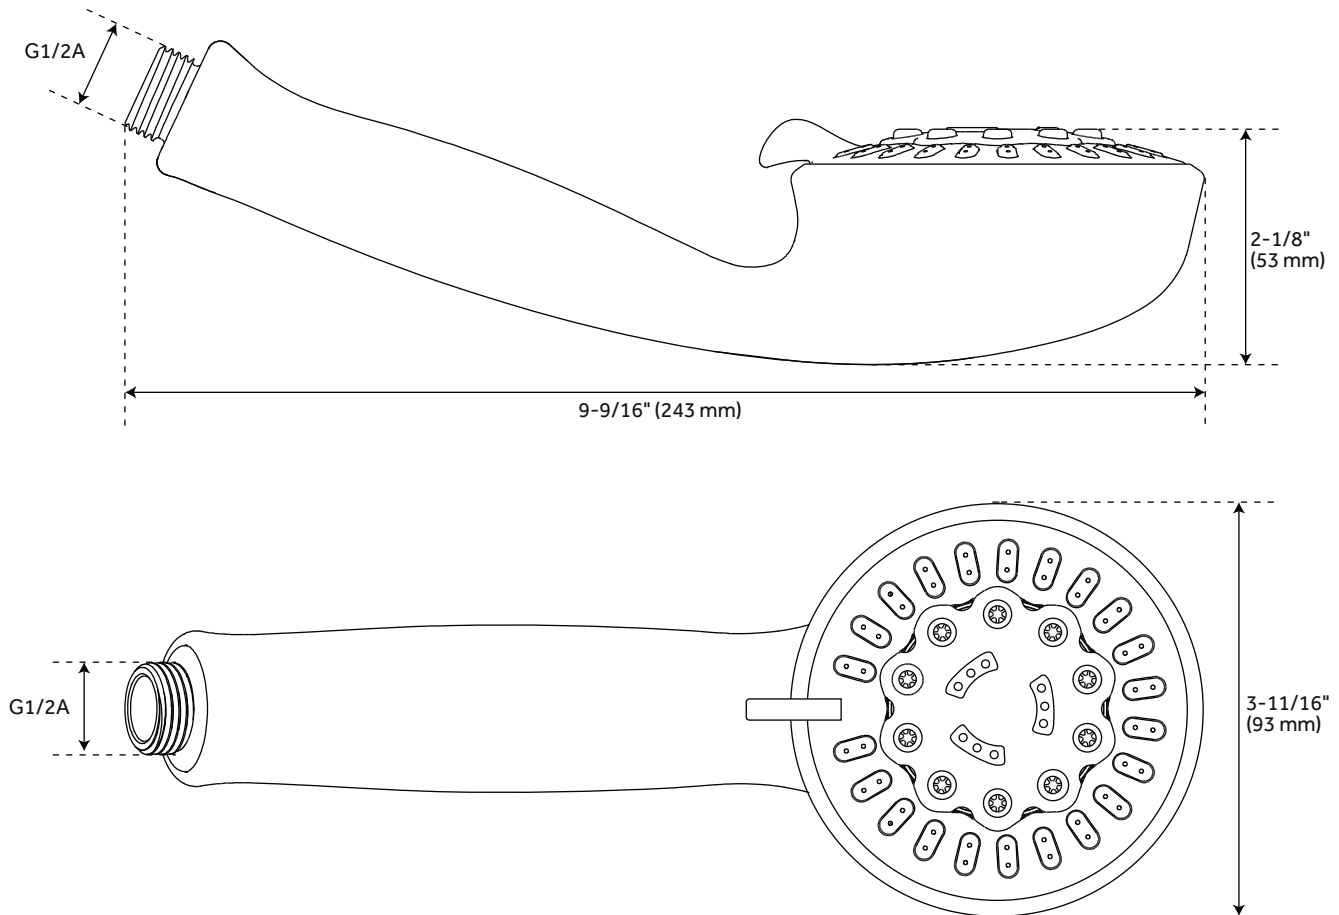

MODERN

MULTIFUNCTION HAND SHOWER

SKU: 948922

FEATURES

- Material: ABS
- Shape: Round
- Assembly Required: No
- Design: Modern
- 5 Function Hand Shower:
 - Full Spray, Massage Spray, Aerated Spray
 - Full & Massage Spray and Full & Aerated
- Easy-Clean Spray Nozzles
- Factory Installed Backflow Prevention Check Valve
- Hose Sold Separately

CONTENTS

HAND SHOWER PAGE 2

REVISED 04/20/2021

MODERN

MULTIFUNCTION HAND SHOWER

SKU: 948922

FEATURES

Length: 3-11/16"
Width: 2-1/8"
Height: 9-9/16"
Spray Face Diameter: 3-11/16"
Connection: G1/2A
Maximum Flow Rate:
1.8 gpm (6.8L/min) max @ 80 psi

CODES/STANDARDS

cUPC
ASME A112.18.1/CSA B125.1
WaterSense
CEC Listed
Massachusetts Accepted

PRODUCT IMAGE

All dimensions and specifications are nominal and may vary. Use actual products for accuracy in critical situations.