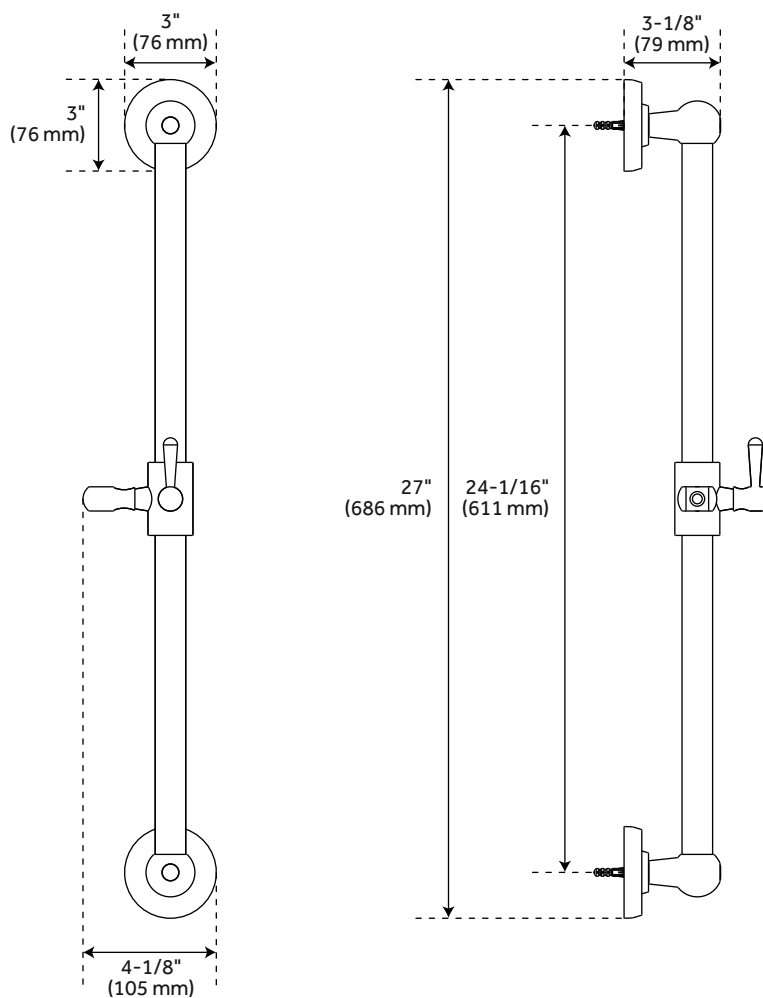

27" TRADITIONAL

SLIDE BAR FOR HAND SHOWER

SKU: 948918

FEATURES

- Material: Brass
- Handle Type: Lever
- Installation Type: Wall Mount
- Assembly Required: No
- Design: Traditional
- Installation Type: Wall Mount
- Mounting Hardware Included: Yes
- Metal Bar and Mounting Posts
- Adjustable Angle for Handshower Mount

CONTENTS

SLIDE BAR PAGE 2

REVISED 07/28/2021

27" TRADITIONAL

SLIDE BAR FOR HAND SHOWER

SKU: 948918

FEATURES

- Length: 4-1/8"
- Width: 3-1/8"
- Height: 27"
- Base Plate Height: 3"
- Base Plate Width: 3"

PRODUCT IMAGE

All dimensions and specifications are nominal and may vary. Use actual products for accuracy in critical situations.

PAGE 2
Code: SHSB3030