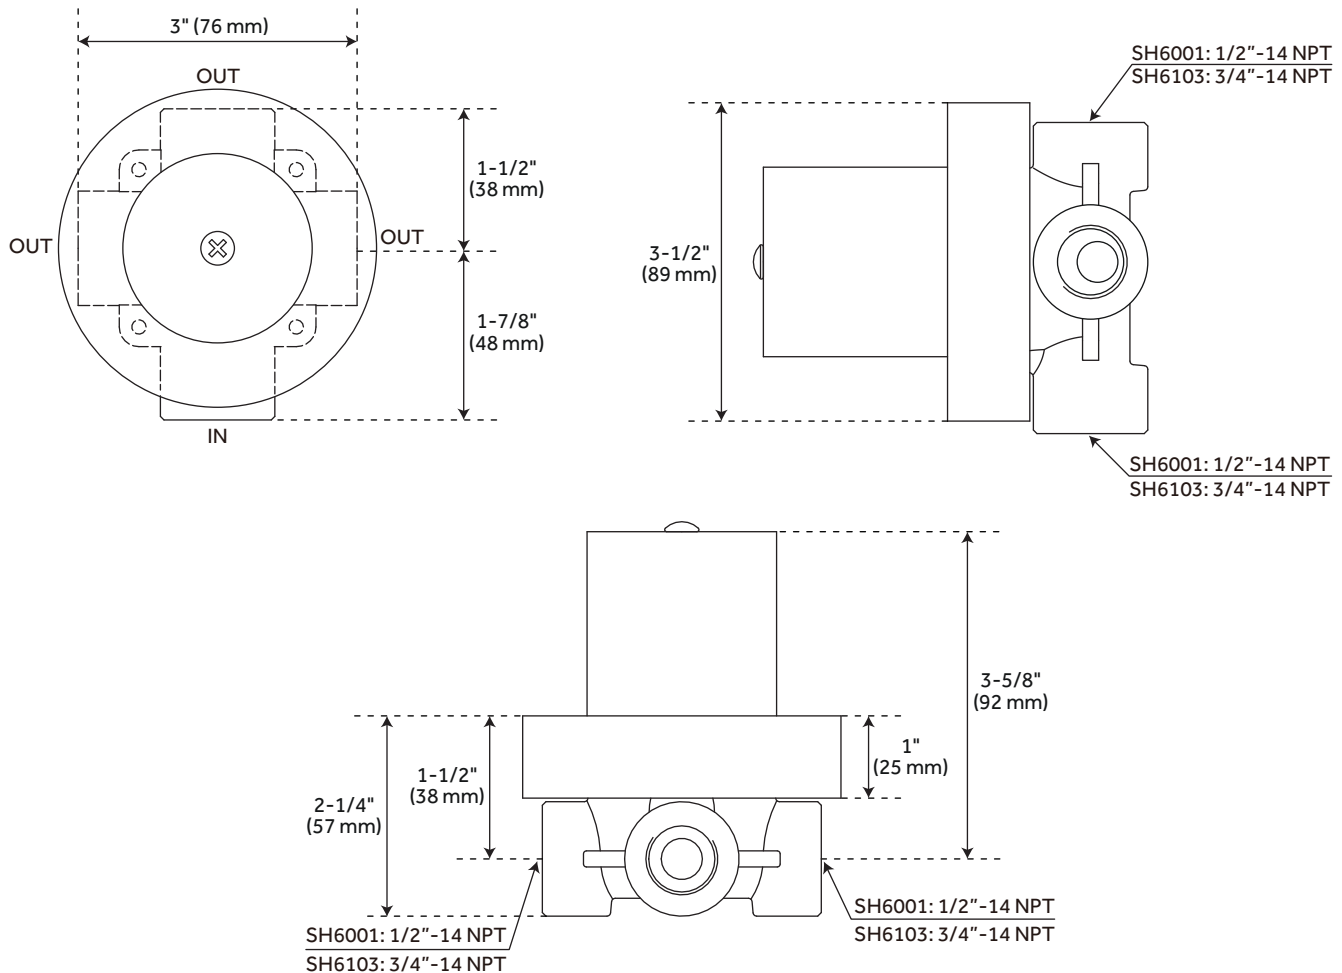

GREYFIELD

OPTIONAL 3-WAY IN-WALL DIVERTER ROUGH-IN VALVE

SKU: 948901

FEATURES

- Material: Brass
- NPT Connection: 3/4"
- Available Single-Function Diverter Valve
  - Cartridge Restricts Water Flow to One Outlet at a Time
- Ceramic Cartridge
- Must Be Installed in Accordance With Provided Installation Instructions

CODES/STANDARDS

- cUPC
- ASME A112.18.1/CSA B125.1
- Massachusetts Accepted

SIGNATURE HARDWARE LIFETIME WARRANTY

See website for warranty information