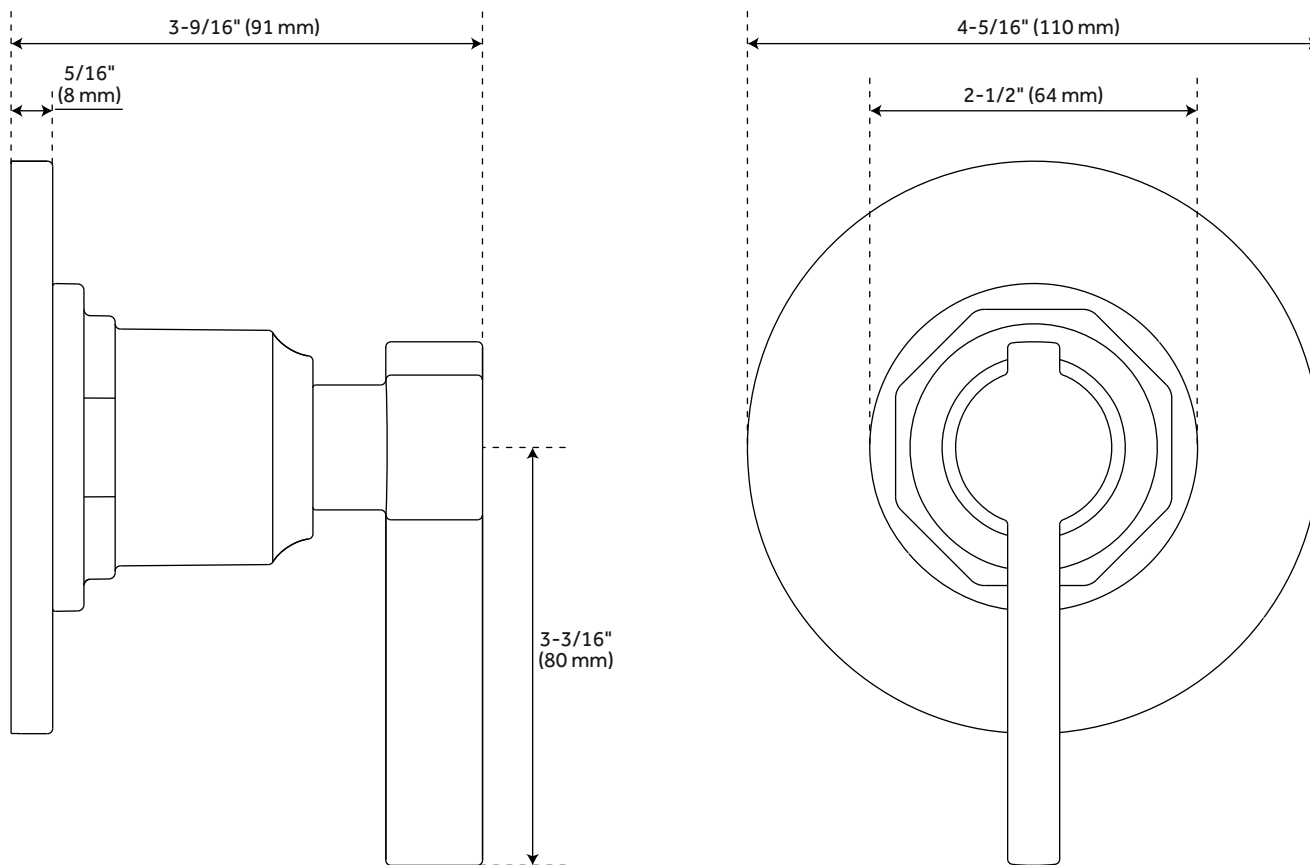

### FEATURES

Material: Brass  
Width: 4-5/16"  
Height: 4-5/16"  
Depth: 3-9/16"  
NPT Connection: 3/4"