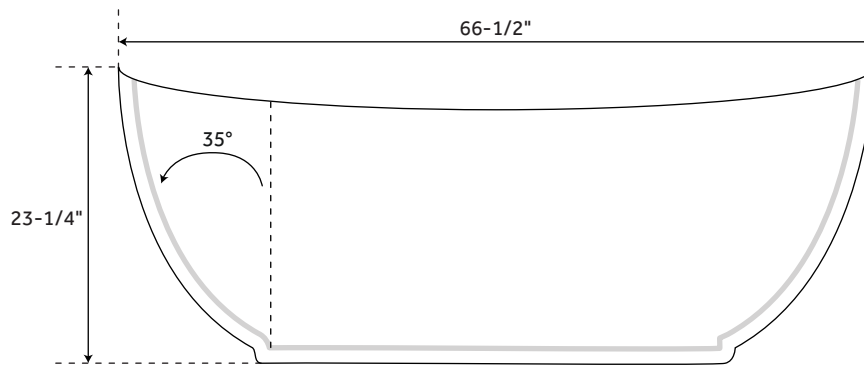

67" COLEY

ACRYLIC FREESTANDING TUB

SKU: 948785

FEATURES

Product Finish: White
Overflow Hole: Yes
Integral Drain & Overflow: Yes
Material: Acrylic
Length: 66-1/2"
Width: 29-1/4"
Height: 23-1/4"
Tub Interior Length: 43"
Tub Interior Width: 17"
Tub Slope: 35°
Water Depth to Rim: 17-1/2"
Water Depth To Overflow: 14-3/4"
Tap Deck: No
Drain Included: Yes
Faucet Included: No
Faucet Drillings: No Drillings
Water Capacity (Gallons): 47
Built-In Adjusters: Yes
Tub Weight Uncrated (lbs): 88
Tub Weight Crated (lbs): 198