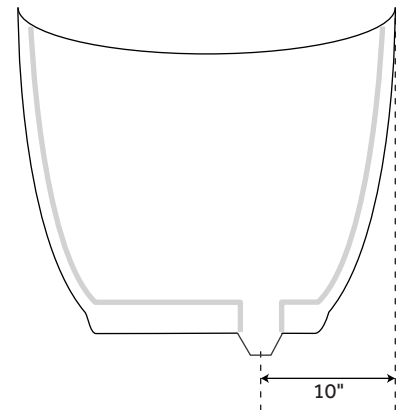

67" COLEY

ACRYLIC FREESTANDING TUB

SKU: 948785

FEATURES

Product Finish: White
Overflow Hole: Yes
Integral Drain & Overflow: Yes
Material: Acrylic
Length: 66-1/2"
Width: 29-1/4"
Height: 23-1/4"
Tub Interior Length: 43"
Tub Interior Width: 17"
Tub Slope: 35°
Water Depth to Rim: 17-1/2"
Water Depth To Overflow: 14-3/4"
Tap Deck: No
Drain Included: Yes
Faucet Included: No
Faucet Drillings: No Drillings
Water Capacity (Gallons): 47
Built-In Adjusters: Yes
Tub Weight Uncrated (lbs): 88
Tub Weight Crated (lbs): 198