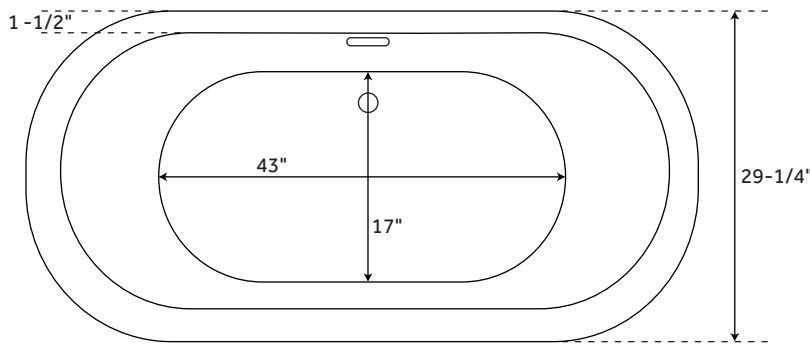

67" COLEY

ACRYLIC FREESTANDING TUB

SKU: 948785

FEATURES

Product Finish: White
Overflow Hole: Yes
Integral Drain & Overflow: Yes
Material: Acrylic
Length: 66-1/2"
Width: 29-1/4"
Height: 23-1/4"
Tub Interior Length: 43"
Tub Interior Width: 17"
Tub Slope: 35°
Water Depth to Rim: 17-1/2"
Water Depth To Overflow: 14-3/4"
Tap Deck: No
Drain Included: Yes
Faucet Included: No
Faucet Drillings: No Drillings
Water Capacity (Gallons): 47
Built-In Adjusters: Yes
Tub Weight Uncrated (lbs): 88
Tub Weight Crated (lbs): 198