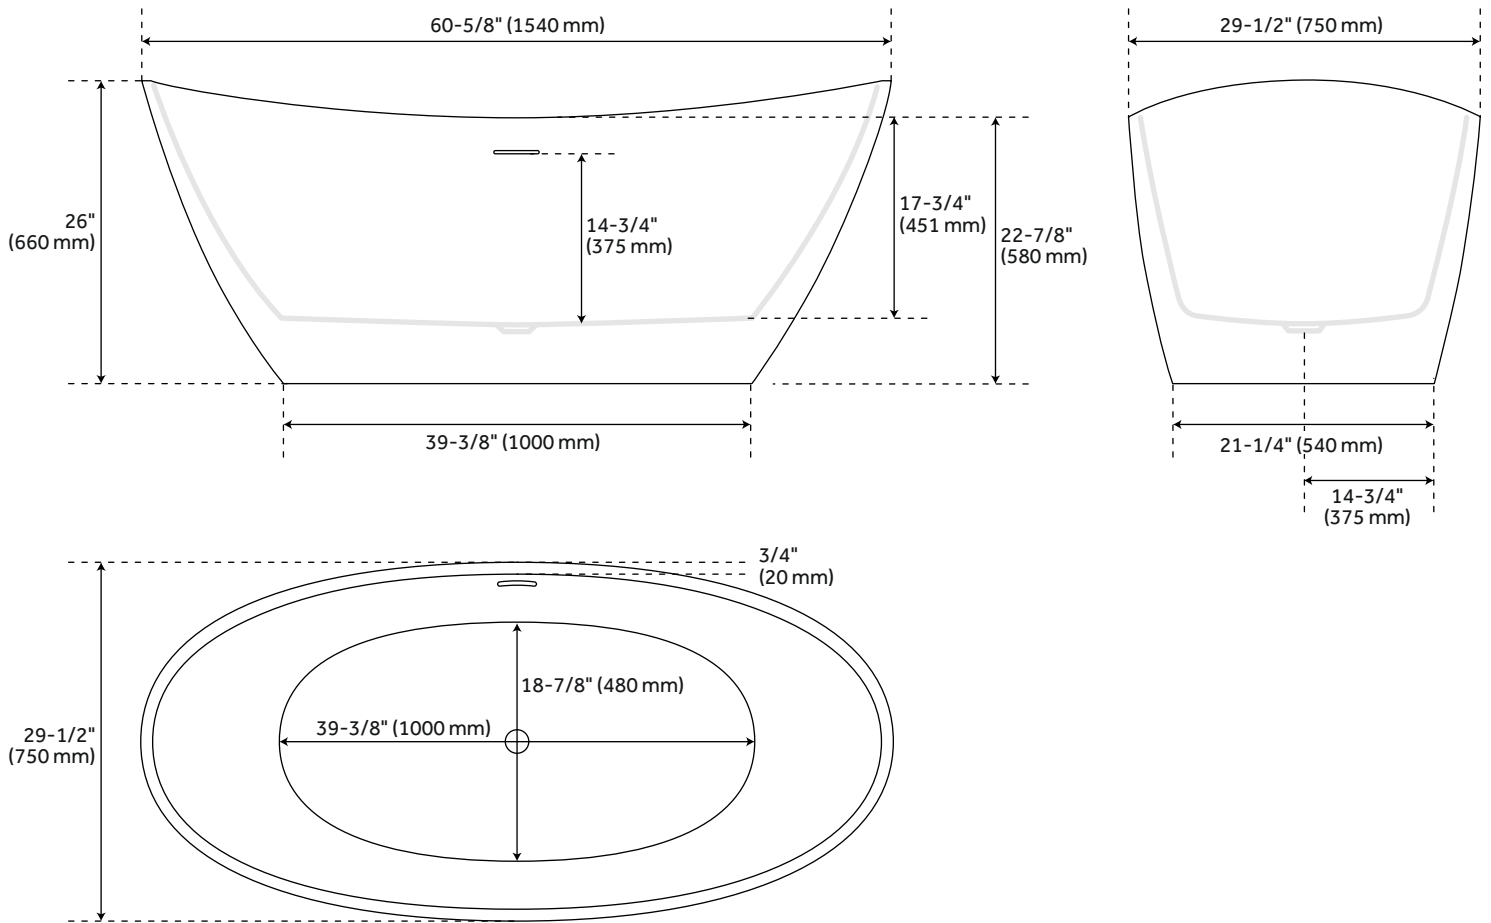

## FEATURES

Features: Integral Drain & Overflow  
Design: Modern  
Product Finish: White  
Length: 60-5/8"  
Width: 29-1/2"  
Height: 26"  
Water Depth To Overflow: 14-3/4"  
Exterior Treatment: Smooth  
Interior Treatment: Smooth  
Drain Included: Yes  
Drain Finish: White  
Faucet Included: No  
Shape: Oval  
Water Depth to Rim: 17-3/4"  
Size: 60"  
Overflow Options: Overflow - White Powder Coat  
Tub Overflow: Yes  
Integral Drain & Overflow: Yes  
Tub Material: Acrylic  
Tub Interior Length: 39-3/8"  
Tub Interior Width: 18-7/8"  
Tap Deck: No  
Faucet Drillings: No Drillings  
Built-In Adjusters: Yes  
Tub Weight Uncrated (lbs): 114  
Tub Weight Crated (lbs): 269

# 60" TREECE ACRYLIC FREESTANDING TUB

SKU: 948780-62

## ADDITIONAL FEATURES

- All dimensions( $\pm 1/2"$ ).
- Formed of two acrylic sheets, the air between acting as thermal insulator.
- Optional Quick Connect Drop-In Drain Kit Includes:
- Floor Plate, 1-1/2" PVC Pipe, 2" x 1-1/2" Trap Adapters, 1 Brass Threaded, 1 Brass Unthreaded Tailpiece and Plug.
- Installs above your subfloor, but underneath your cement floor or tile, so you do not need access below the fixture.

# 60" TREECE ACRYLIC FREESTANDING TUB

SKU: 948780-62

All dimensions and specifications are nominal and may vary. Use actual products for accuracy in critical situations.