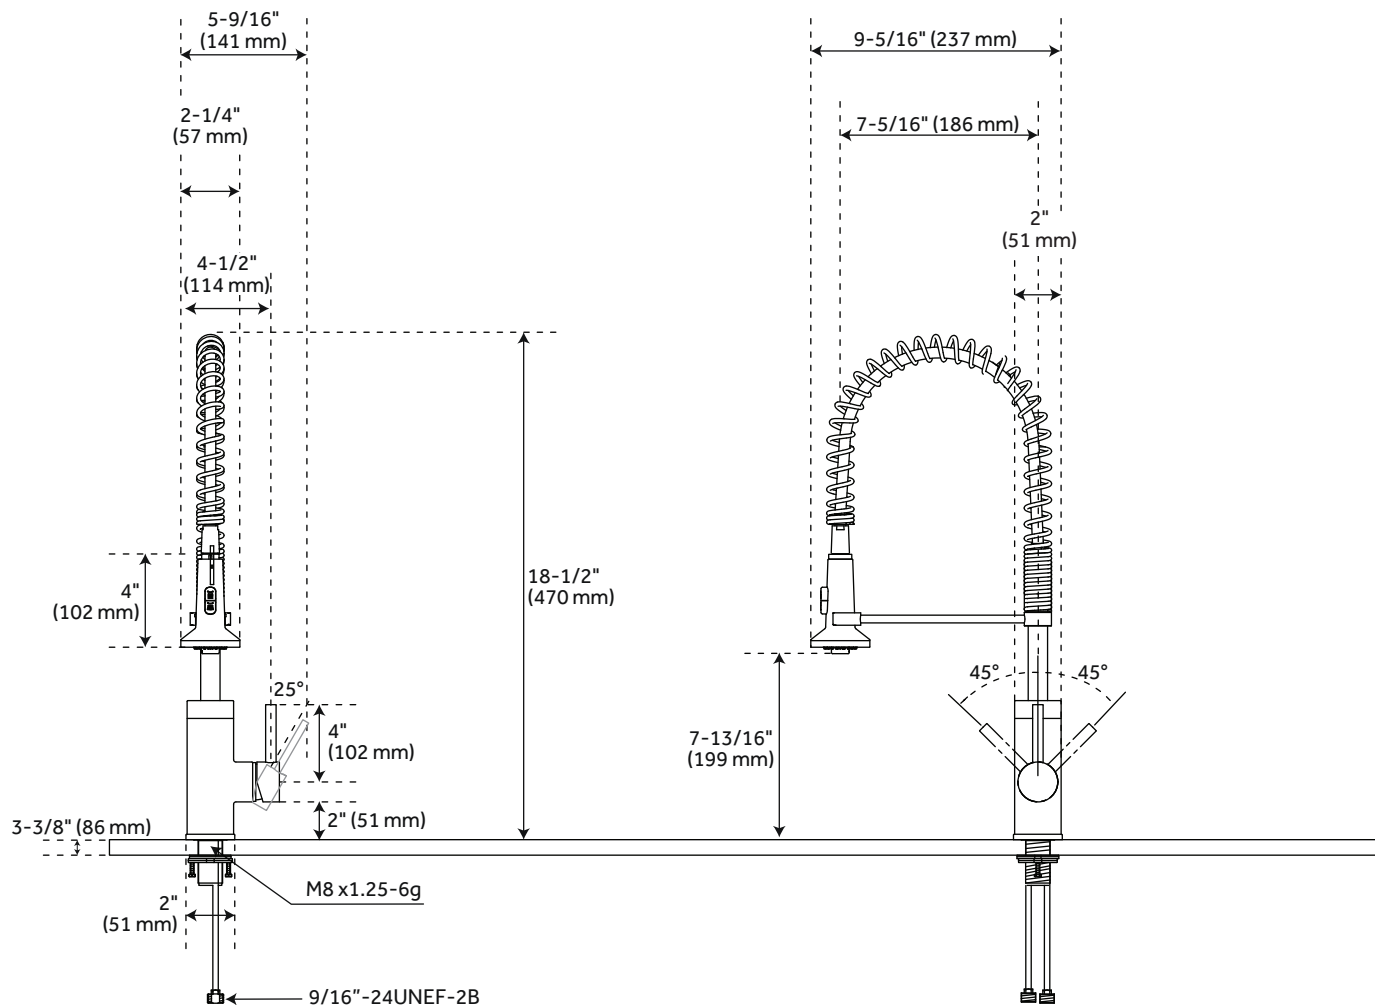

19" PRESIDIO

KITCHEN FAUCET WITH PULL-DOWN SPRING SPOUT

SKU: 948775

FEATURES

- Installation Type: Single-Hole
- Handle Type: Lever
- Design: Modern
- Faucet Material: Brass
- Swivel Spout: Yes
- Ceramic Disc Cartridges: Yes
- Hot and Cold Indicators: No
- Spring Action Wand
- Extra Long Shank for Thick Counter Applications
- Two-Function Spray Head

CONTENTS

FAUCET PAGE 2

REVISED 04/06/2021

19" PRESIDO

KITCHEN FAUCET WITH PULL-DOWN SPRING SPOUT

SKU: 948775

FEATURES

- Length: 5-9/16"
- Width: 9-5/16"
- Height: 18-1/2"
- Height to Spout: 7-13/16"
- Spout Reach: 7-5/16"
- Base Plate Diameter: 2"
- Handle Length: 4"
- Height to Bottom of Handle: 2"
- Maximum Flow Rate:
1.8 gpm (6.8L/min) max @ 60 psi

All dimensions and specifications are nominal and may vary. Use actual products for accuracy in critical situations.

PAGE 2
Code: SHXCPS101