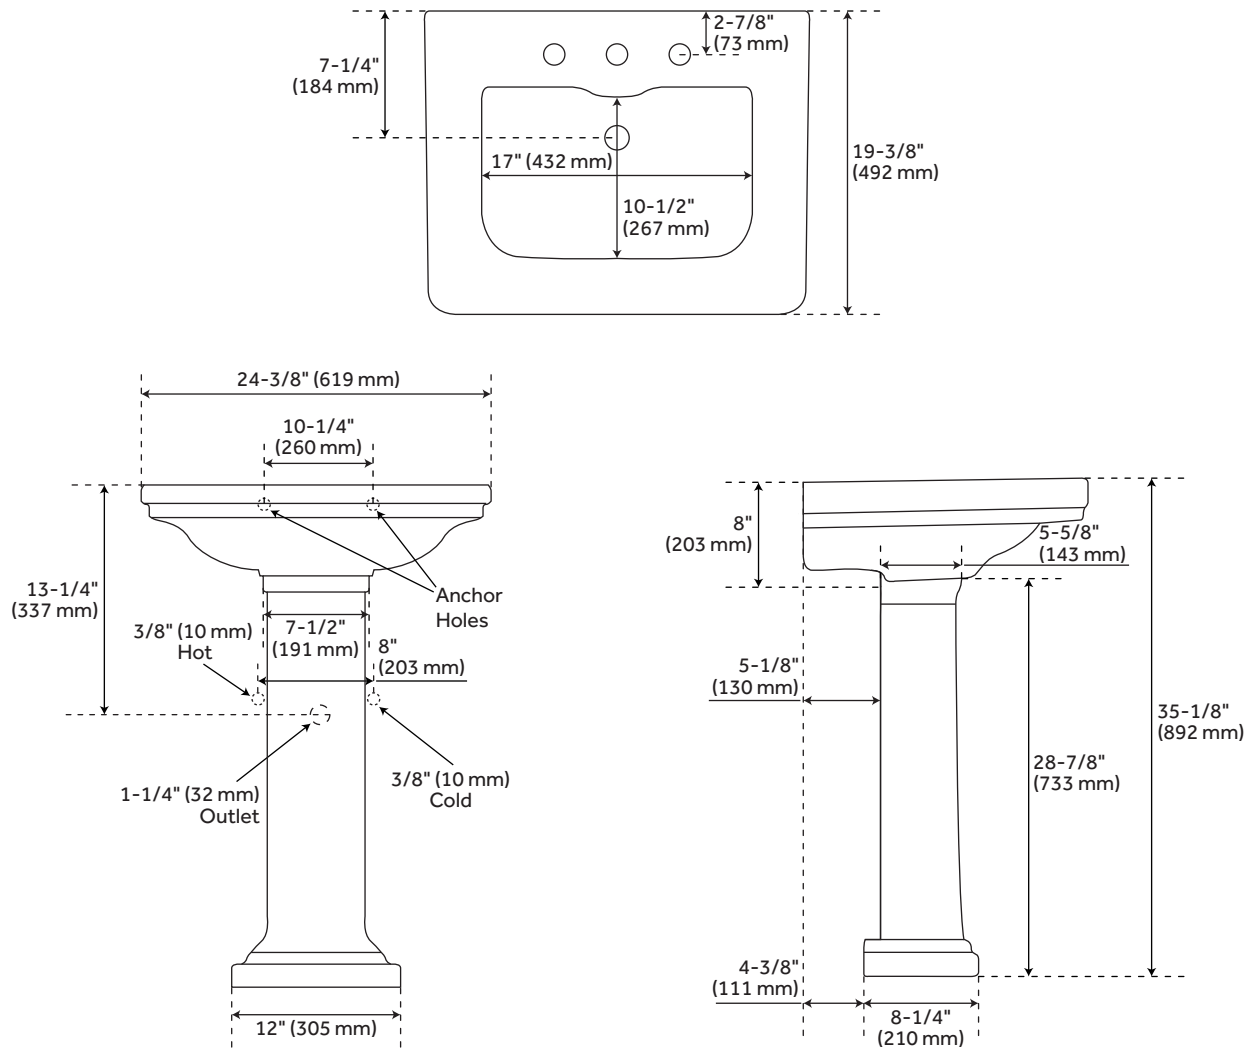

KEY WEST

PORCELAIN PEDESTAL SINK - WHITE

SKU: 948643

FEATURES

- Sink Material: Porcelain
- Number of Basins: 1
- Sink Installation: Pedestal
- Overflow Hole: Yes
- Drain Included: Optional
- Faucet Included: No
- Mounting Hardware Included: Yes
- Drilled For 8" Widespread Faucet
- 35-1/8" Height For Maximum Comfort

CONTENTS

PEDESTAL SINK PAGE 2

REVISED 07/14/2020

KEY WEST

PORCELAIN PEDESTAL SINK - WHITE

SKU: 948643

FEATURES

- Length: 24-3/8"
- Width: 19-3/8"
- Height: 35-1/8"
- Basin Length: 17"
- Basin Width: 10-1/2"
- Basin Depth: 5-1/2"
- Water Depth To Overflow: 4-1/2"
- Rim Thickness: 2-3/8"
- Drain Size: 1-3/4"

CODES/STANDARDS

- cUPC
- ASME A112.19.2/CSA B45.1
- Massachusetts Accepted

PRODUCT IMAGE

All dimensions and specifications are nominal and may vary. Use actual products for accuracy in critical situations.