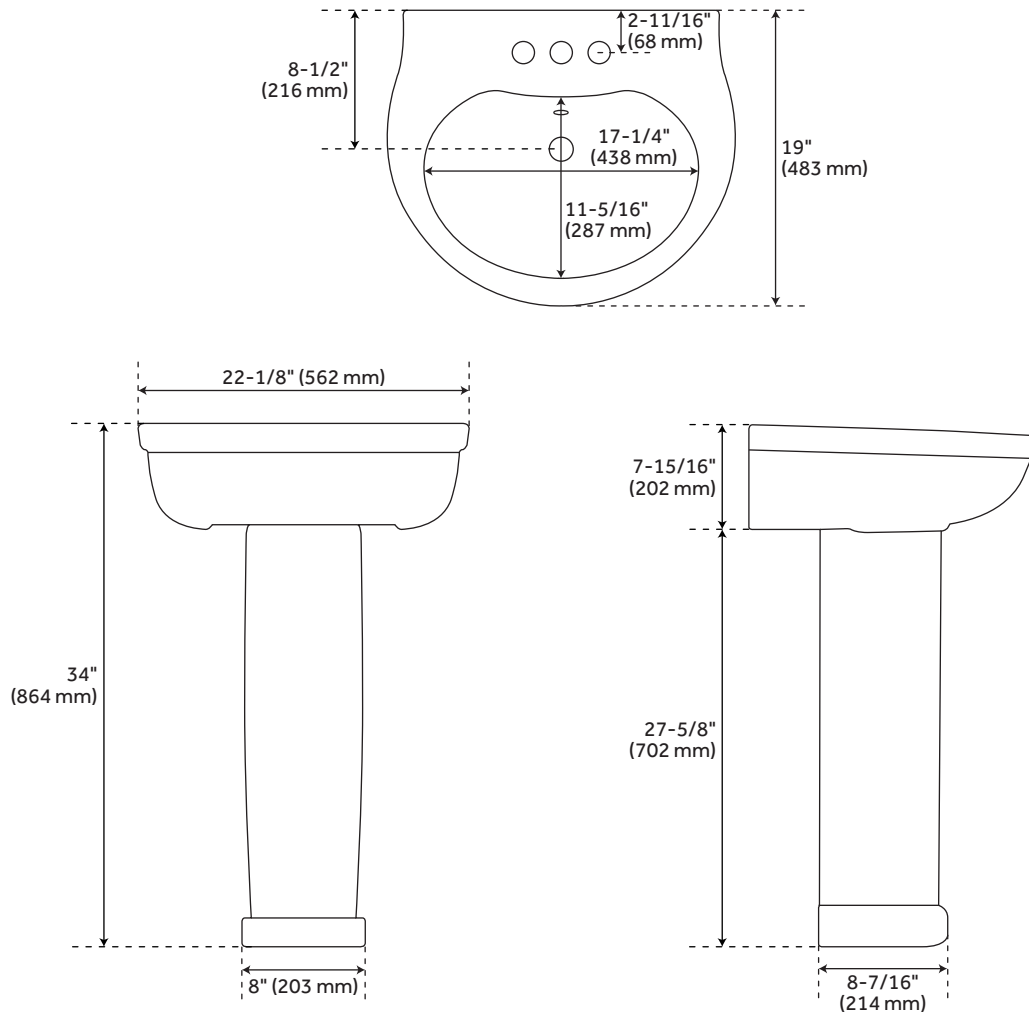

PROVINCETOWN

PORCELAIN PEDESTAL SINK - WHITE

SKU: 948641

FEATURES

- Sink Material: Porcelain
- Number of Basins: 1
- Sink Installation: Pedestal
- Overflow Hole: Yes
- Drain Included: Optional
- Faucet Included: No
- 34" Height For Maximum Comfort
- Drilled For 4" Centers or 8" Widespread Faucet
- Integral Self-Draining Faucet Deck

CONTENTS

PEDESTAL SINK PAGE 2

REVISED 07/14/2020

PROVINCETOWN

PORCELAIN PEDESTAL SINK - WHITE

SKU: 948641

FEATURES

Length: 22-1/8"
Width: 19"
Height: 34"
Basin Length: 17-1/4"
Basin Width: 11-5/16"
Basin Depth: 6"
Water Depth To Overflow: 5"
Rim Thickness: 1-1/2"
Drain Size: 1-3/4"

CODES/STANDARDS

cUPC
ASME A112.19.2/CSA B45.1
Massachusetts Accepted

PRODUCT IMAGE

All dimensions and specifications are nominal and may vary. Use actual products for accuracy in critical situations.

PAGE 2
Code: SHPR350, SHPR354, SHPR358