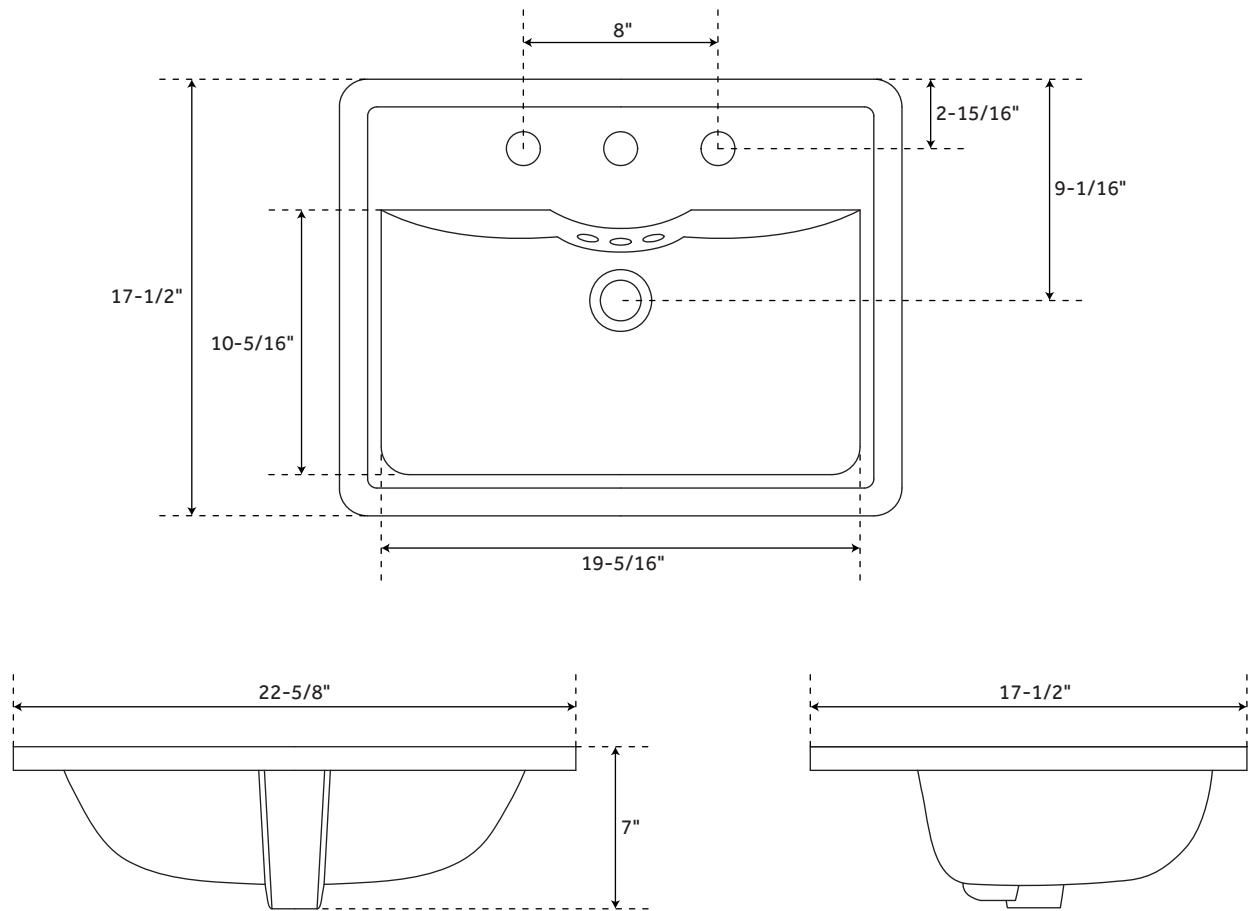

KEY WEST

SELF-RIMMING DROP-IN SINK - 8" WIDESPREAD - WHITE

SKU: 948639

FEATURES

Sink Material: Porcelain
Sink Installation: Drop-In
Faucet Centers: 8"
Overflow Hole: Yes
Length: 22-5/8"
Width: 17-1/2"
Height: 7"
Basin Length: 19-5/16"
Basin Width: 10-5/16"
Basin Depth: 5"
Water Depth To Overflow: 4"
Rim Thickness: 1-3/8"
Drain Size: 1-11/16"
Drain Included: Optional
Faucet Included: No
Cutout Template Included: Yes
ADA Compliant When Installed
According to ADA Guidelines