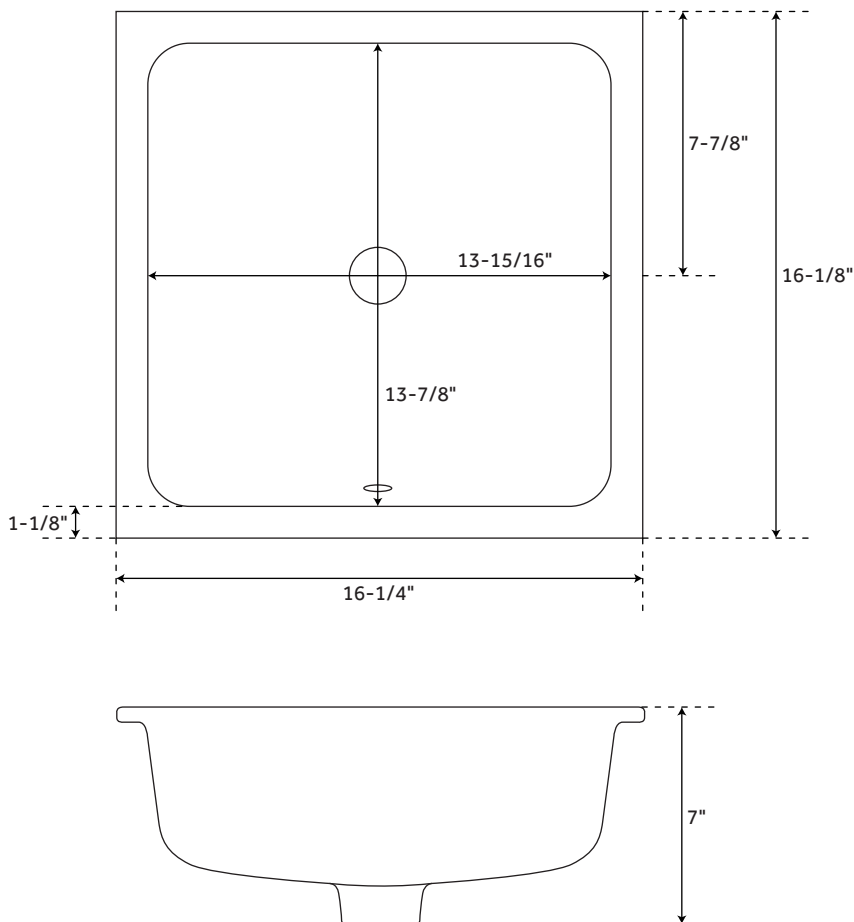

## SQUARE PORCELAIN UNDERMOUNT BATHROOM SINK - WHITE

SKU: 948631

### FEATURES

- Sink Material: Porcelain
- Sink Installation: Undermount
- Overflow Hole: Yes
- Length: 16-1/4"
- Width: 16-1/8"
- Height: 7"
- Basin Length: 13-15/16"
- Basin Width: 13-7/8"
- Basin Depth: 4-1/2"
- Water Depth To Overflow: 3"
- Rim Thickness: 1-1/8"
- Drain Size: 1-3/4"
- Drain Included: Optional
- Faucet Included: No
- Mounting Hardware Included: Yes
- Cutout Template Included
- Flattened Back Rim For Easier Installation