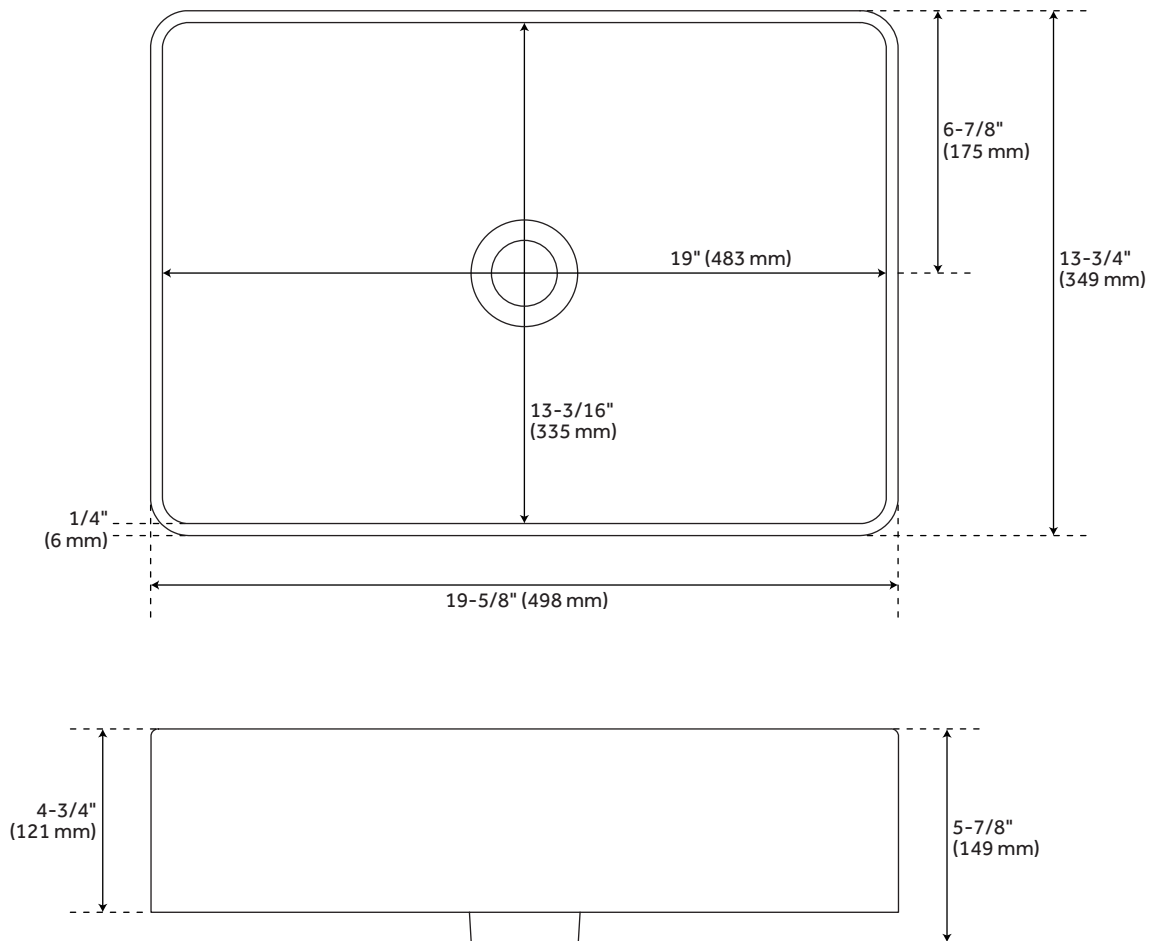

### FEATURES

- Shape: Rectangle
- Sink Material: Fireclay
- Number of Basins: 1
- Sink Installation: Vessel
- Overflow Hole: No
- Drain Included: Optional
- Faucet Included: No
- Sink Requires a 3" Drain Hole in the Countertop for Proper Fitment  
Drilling May Be Needed to Accommodate
- When Purchasing a Vessel Sink Faucet, Ensure the Height to Spout and Spout Reach will Accommodate Your Sink
- No Faucet Holes; Requires Wall Mount or Counter-Mount Vessel Faucet

### FEATURES

- Length: 19-5/8"
- Width: 13-3/4"
- Height: 5-7/8"
- Basin Length: 19"
- Basin Width: 13-3/16"
- Basin Depth: 3-3/4"
- Rim Thickness: 1/4"
- Drain Size: 1-5/8"