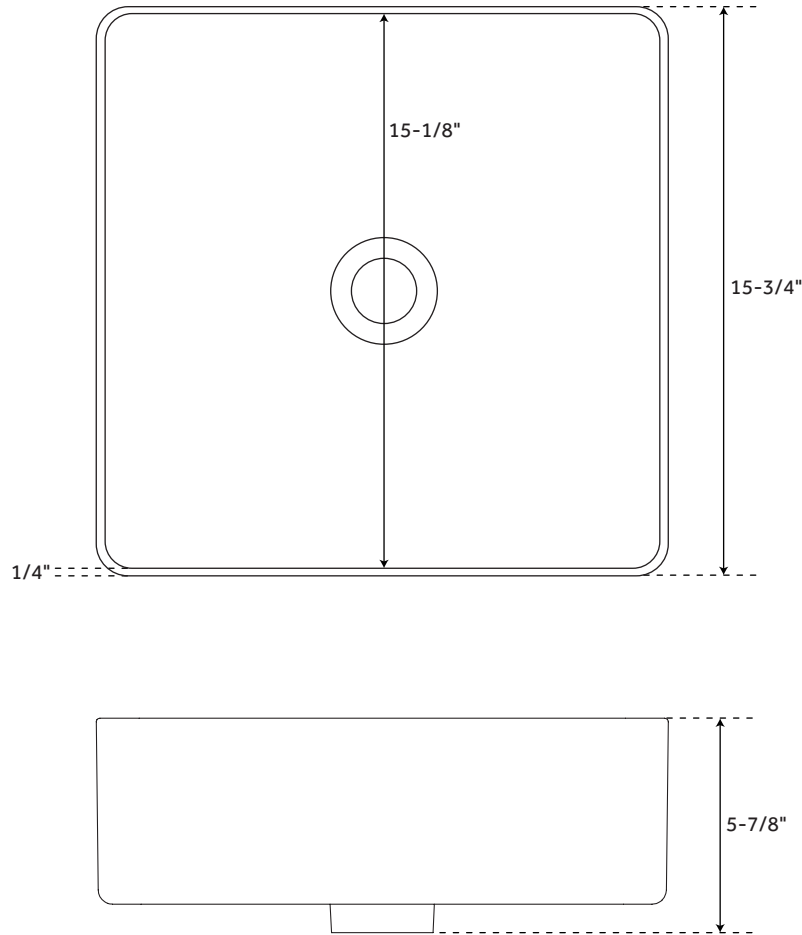

HIBISCUS

SQUARE FIRECLAY VESSEL SINK - WHITE

SKU: 948623

FEATURES

- Shape: Square
- Sink Material: Fireclay
- Number of Basins: 1
- Sink Installation: Vessel
- Overflow Hole: No
- Drain Included: Optional
- Faucet Included: No
- Sink Requires a 3" Drain Hole in the Countertop
For Proper Fitment. Drilling May Be Needed
to Accommodate
- When Purchasing a Vessel Sink Faucet, Ensure
the Height to Spout and Spout Reach
Will Accommodate Your Sink
- No Faucet Holes; Requires Wall Mount or
Counter-Mount Vessel Faucet

FEATURES

Length: 15-3/4"
Width: 15-3/4"
Height: 5-7/8"
Basin Length: 15-1/8"
Basin Width: 15-1/8"
Basin Depth: 3-3/4"
Rim Thickness: 1/4"
Drain Size: 1-5/8"

CODES/STANDARDS

cUPC
ASME A112.19.2/CSA B45.1
Massachusetts Accepted