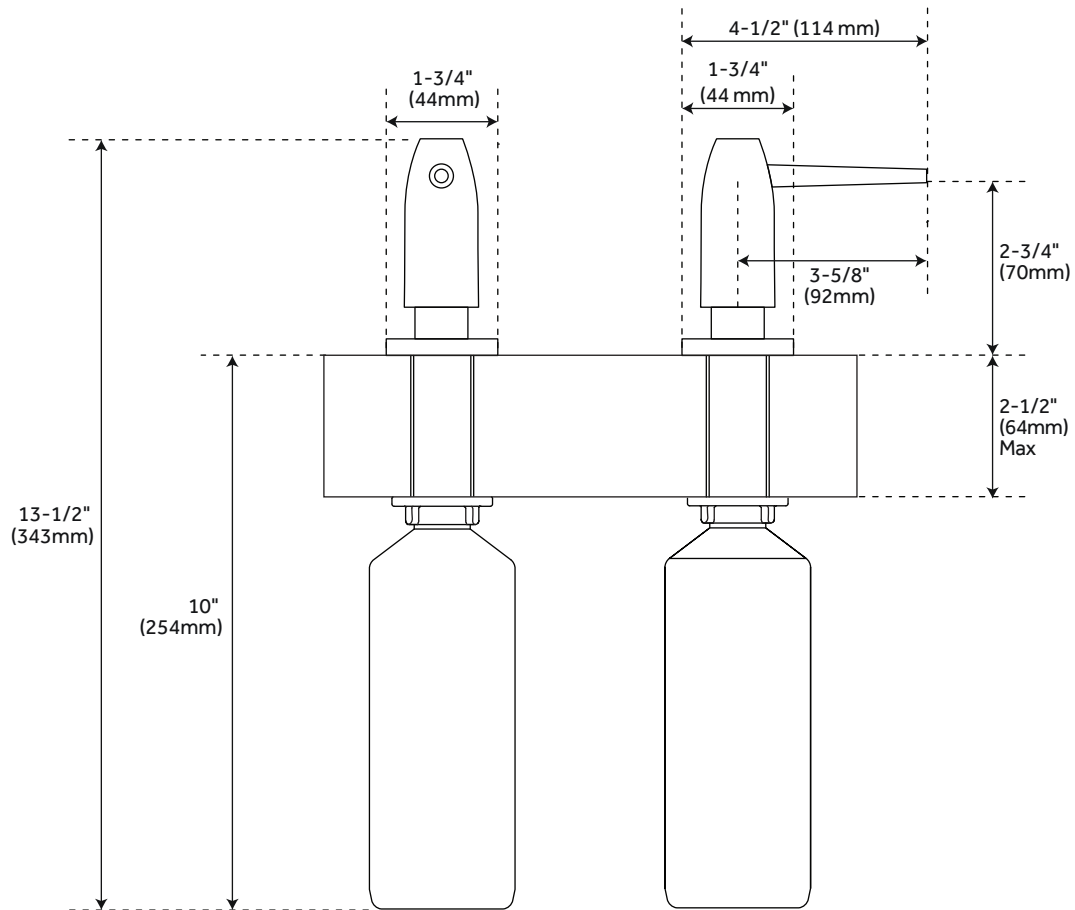

CONTEMPORARY

SOAP OR LOTION DISPENSER

SKU: 948611

FEATURES

Faucet Holes: 1

Design: Modern

CONTENTS

DISPENSER PAGE 2

REVISED 04/23/2021

CONTEMPORARY

SOAP OR LOTION DISPENSER

SKU: 948611

FEATURES

- Max. Countertop Thickness: 2-1/2"
- Length: 1-3/4"
- Width: 4-1/2"
- Height: 13-1/2"
- Height To Spout: 2-3/4"
- Spout Reach: 3-5/8"
- Base Plate Length: 1-3/4"
- Base Plate Width: 1-3/4"

PRODUCT IMAGE

All dimensions and specifications are nominal and may vary. Use actual products for accuracy in critical situations.

PAGE 2
Code: SHSD1188X