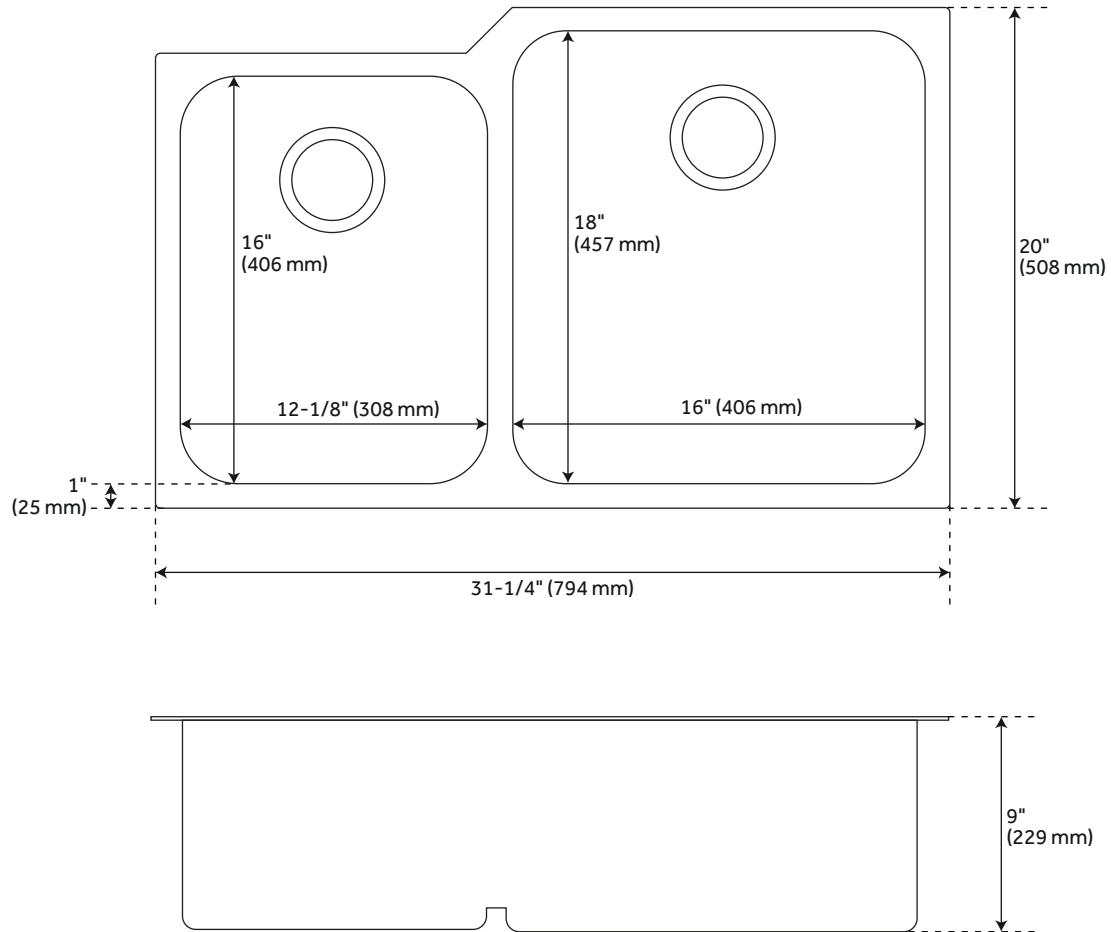

32" ORTEGA

40/60 DOUBLE-BOWL STAINLESS STEEL UNDERMOUNT SINK - SMALL BOWL LEFT

SKU: 948563

FEATURES

- Material: Stainless Steel
- Basin Split: 40/60
- Shape: Rectangle
- Sink Installation: Undermount
- Faucet Centers: No Faucet Hole
- Number of Basins: 2
- Product Color: Stainless Steel
- Metal Gauge/Thickness: 16 Gauge
- Faucet Included: No
- Faucet Holes: No Faucet Hole
- Drain Included: Optional
- Exterior Treatment: Smooth
- Interior Treatment: Smooth
- It is Recommended to Have the Sink at the Job Site Before Cutting Cabinet or Counter Top.
- Sound Absorption Pads on the Underside of Sink.
- Has an Undercoating to Prevent Condensation Buildup.

CONTENTS

UNDERMOUNT SINK	PAGE 2
OPTIONAL GRID	PAGE 3
OPTIONAL GRID	PAGE 4

REVISED 03/03/2021

32" ORTEGA

40/60 DOUBLE-BOWL STAINLESS STEEL UNDERMOUNT SINK - SMALL BOWL LEFT

SKU: 948563

FEATURES

Length: 31-1/4"
Width: 20"
Height: 9"
Large Bowl Length: 16"
Large Bowl Width: 18"
Small Bowl Length: 12-1/8"
Small Bowl Width: 16"
Water Depth to Rim: 8-1/2"
Rim Thickness: 1"

ORTEGA

OPTIONAL SINK GRID SET FOR 31" ORTEGA DOUBLE-BOWL SINK

SKU: 948563

FEATURES

- Material: Stainless Steel
- Length: 11-13/16"
- Width: 15-9/16"
- Height: 1"
- Drain Size: 4-7/8"

PRODUCT IMAGE

All dimensions and specifications are nominal and may vary. Use actual products for accuracy in critical situations.

PAGE 3
Code: SH1115

ORTEGA

OPTIONAL SINK GRID SET FOR 31" ORTEGA DOUBLE-BOWL SINK

SKU: 948563

FEATURES

- Material: Stainless Steel
- Length: 17-3/4"
- Width: 16"
- Height: 1"
- Drain Size: 4-7/8"

PRODUCT IMAGE