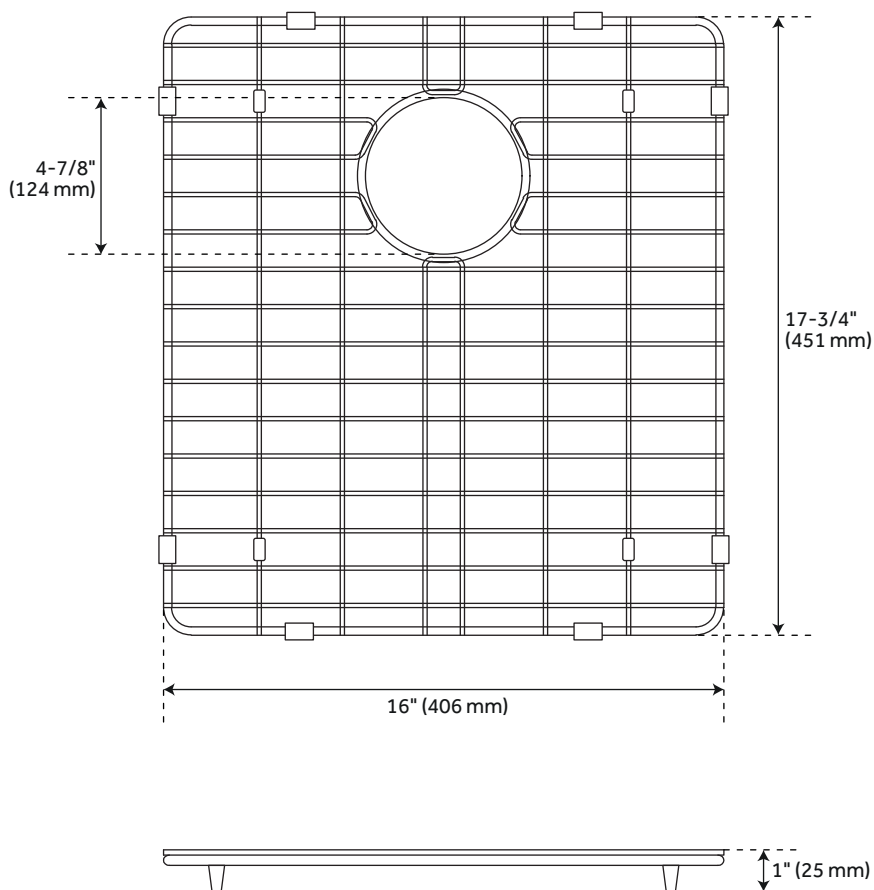

32" ORTEGA

40/60 DOUBLE-BOWL STAINLESS STEEL UNDERMOUNT SINK - SMALL BOWL LEFT

SKU: 948563

FEATURES

- Material: Stainless Steel
- Basin Split: 40/60
- Shape: Rectangle
- Sink Installation: Undermount
- Faucet Centers: No Faucet Hole
- Number of Basins: 2
- Product Color: Stainless Steel
- Metal Gauge/Thickness: 16 Gauge
- Faucet Included: No
- Faucet Holes: No Faucet Hole
- Drain Included: Optional
- Exterior Treatment: Smooth
- Interior Treatment: Smooth
- It is Recommended to Have the Sink at the Job Site Before Cutting Cabinet or Counter Top.
- Sound Absorption Pads on the Underside of Sink.
- Has an Undercoating to Prevent Condensation Buildup.

CONTENTS

UNDERMOUNT SINK	PAGE 2
OPTIONAL GRID	PAGE 3
OPTIONAL GRID	PAGE 4

REVISED 03/03/2021

32" ORTEGA

40/60 DOUBLE-BOWL STAINLESS STEEL UNDERMOUNT SINK - SMALL BOWL LEFT

SKU: 948563

FEATURES

Length: 31-1/4"
Width: 20"
Height: 9"
Large Bowl Length: 16"
Large Bowl Width: 18"
Small Bowl Length: 12-1/8"
Small Bowl Width: 16"
Water Depth to Rim: 8-1/2"
Rim Thickness: 1"

ORTEGA

OPTIONAL SINK GRID SET FOR 31" ORTEGA DOUBLE-BOWL SINK

SKU: 948563

FEATURES

- Material: Stainless Steel
- Length: 11-13/16"
- Width: 15-9/16"
- Height: 1"
- Drain Size: 4-7/8"

PRODUCT IMAGE

All dimensions and specifications are nominal and may vary. Use actual products for accuracy in critical situations.

PAGE 3
Code: SH1115

ORTEGA

OPTIONAL SINK GRID SET FOR 31" ORTEGA DOUBLE-BOWL SINK

SKU: 948563

FEATURES

- Material: Stainless Steel
- Length: 17-3/4"
- Width: 16"
- Height: 1"
- Drain Size: 4-7/8"

PRODUCT IMAGE