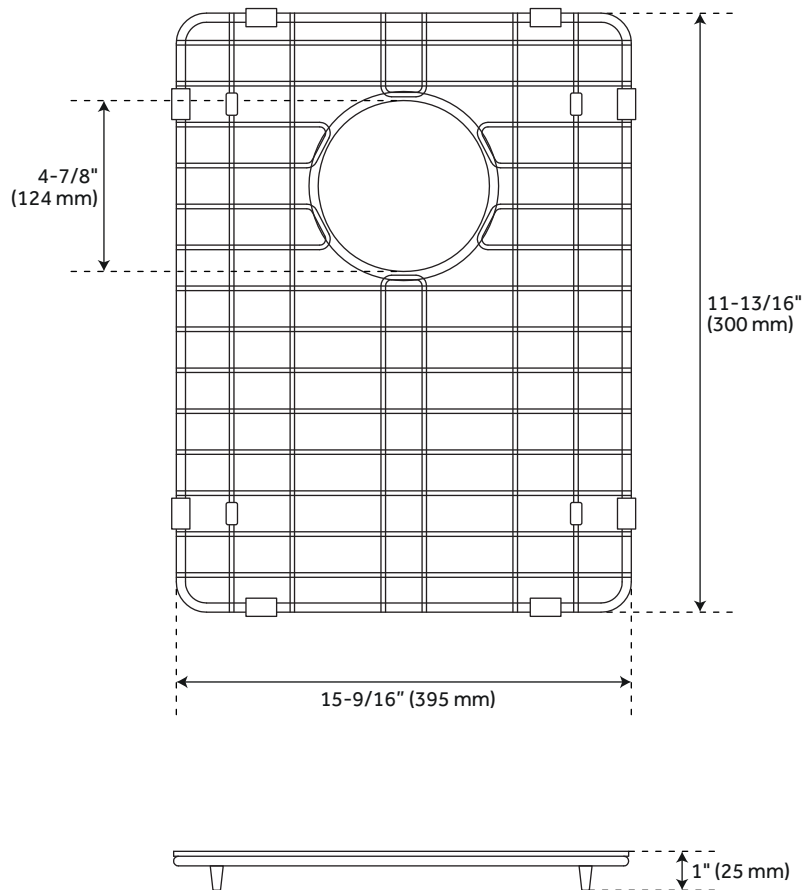

32" ORTEGA

40/60 DOUBLE-BOWL STAINLESS STEEL UNDERMOUNT SINK - SMALL BOWL LEFT

SKU: 948563

FEATURES

- Material: Stainless Steel
- Basin Split: 40/60
- Shape: Rectangle
- Sink Installation: Undermount
- Faucet Centers: No Faucet Hole
- Number of Basins: 2
- Product Color: Stainless Steel
- Metal Gauge/Thickness: 16 Gauge
- Faucet Included: No
- Faucet Holes: No Faucet Hole
- Drain Included: Optional
- Exterior Treatment: Smooth
- Interior Treatment: Smooth
- It is Recommended to Have the Sink at the Job Site Before Cutting Cabinet or Counter Top.
- Sound Absorption Pads on the Underside of Sink.
- Has an Undercoating to Prevent Condensation Buildup.

CONTENTS

UNDERMOUNT SINK	PAGE 2
OPTIONAL GRID	PAGE 3
OPTIONAL GRID	PAGE 4

REVISED 03/03/2021

32" ORTEGA

40/60 DOUBLE-BOWL STAINLESS STEEL UNDERMOUNT SINK - SMALL BOWL LEFT

SKU: 948563

FEATURES

Length: 31-1/4"
Width: 20"
Height: 9"
Large Bowl Length: 16"
Large Bowl Width: 18"
Small Bowl Length: 12-1/8"
Small Bowl Width: 16"
Water Depth to Rim: 8-1/2"
Rim Thickness: 1"

ORTEGA

OPTIONAL SINK GRID SET FOR 31" ORTEGA DOUBLE-BOWL SINK

SKU: 948563

FEATURES

- Material: Stainless Steel
- Length: 11-13/16"
- Width: 15-9/16"
- Height: 1"
- Drain Size: 4-7/8"

PRODUCT IMAGE

All dimensions and specifications are nominal and may vary. Use actual products for accuracy in critical situations.

PAGE 3
Code: SH1115

ORTEGA

OPTIONAL SINK GRID SET FOR 31" ORTEGA DOUBLE-BOWL SINK

SKU: 948563

FEATURES

- Material: Stainless Steel
- Length: 17-3/4"
- Width: 16"
- Height: 1"
- Drain Size: 4-7/8"

PRODUCT IMAGE