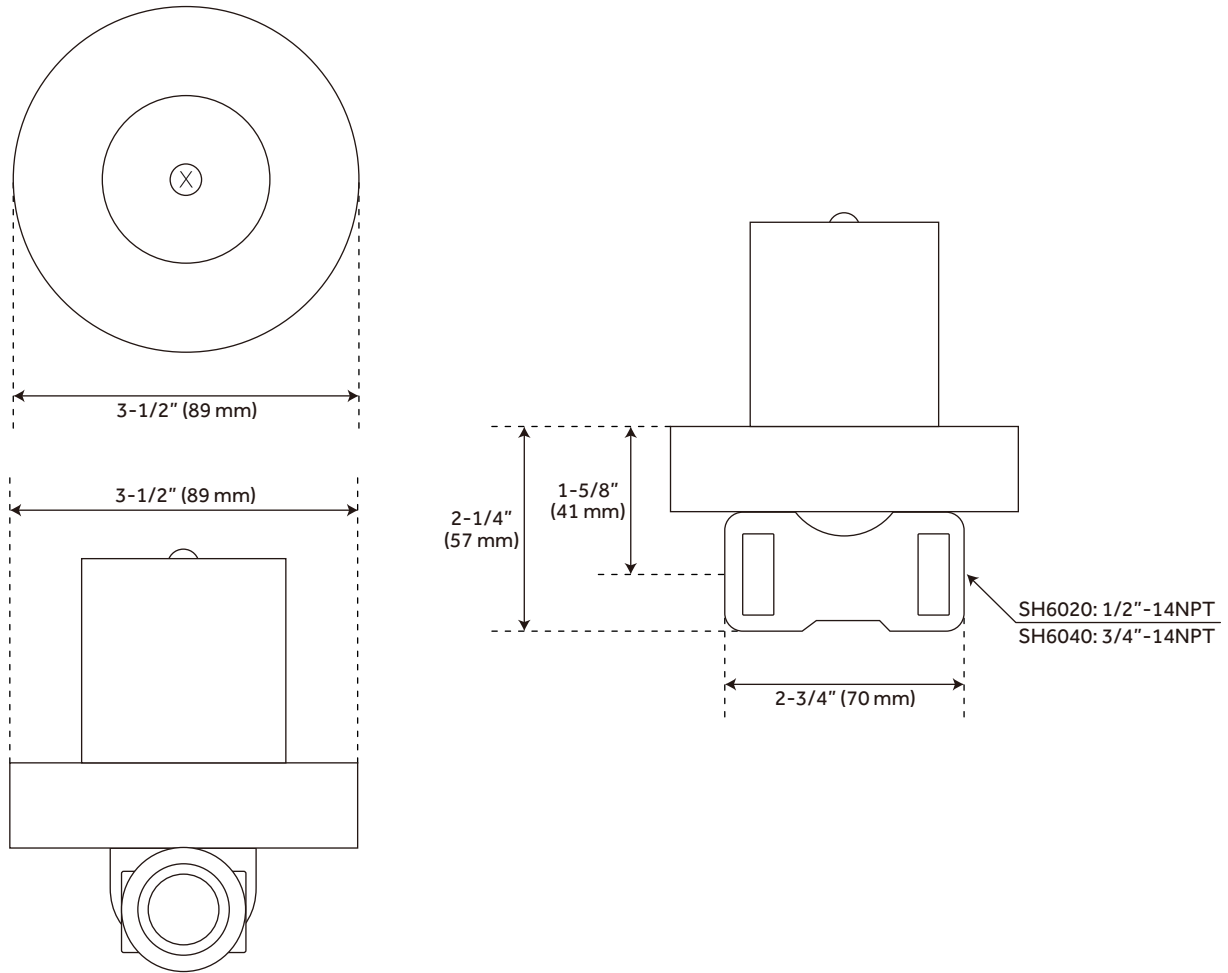

PINECREST

OPTIONAL VOLUME CONTROL VALVE WITH 1/2" -OR- 3/4" CONNECTION

SKU: 948554

FEATURES

- Brass Valve Body
- Ceramic Cartridge
- Recommended Valve Installation
  Depth 1-5/8" to 2-3/8"

CODES/STANDARDS

- cUPC
- ASME A112.18.1/CSA B125.1