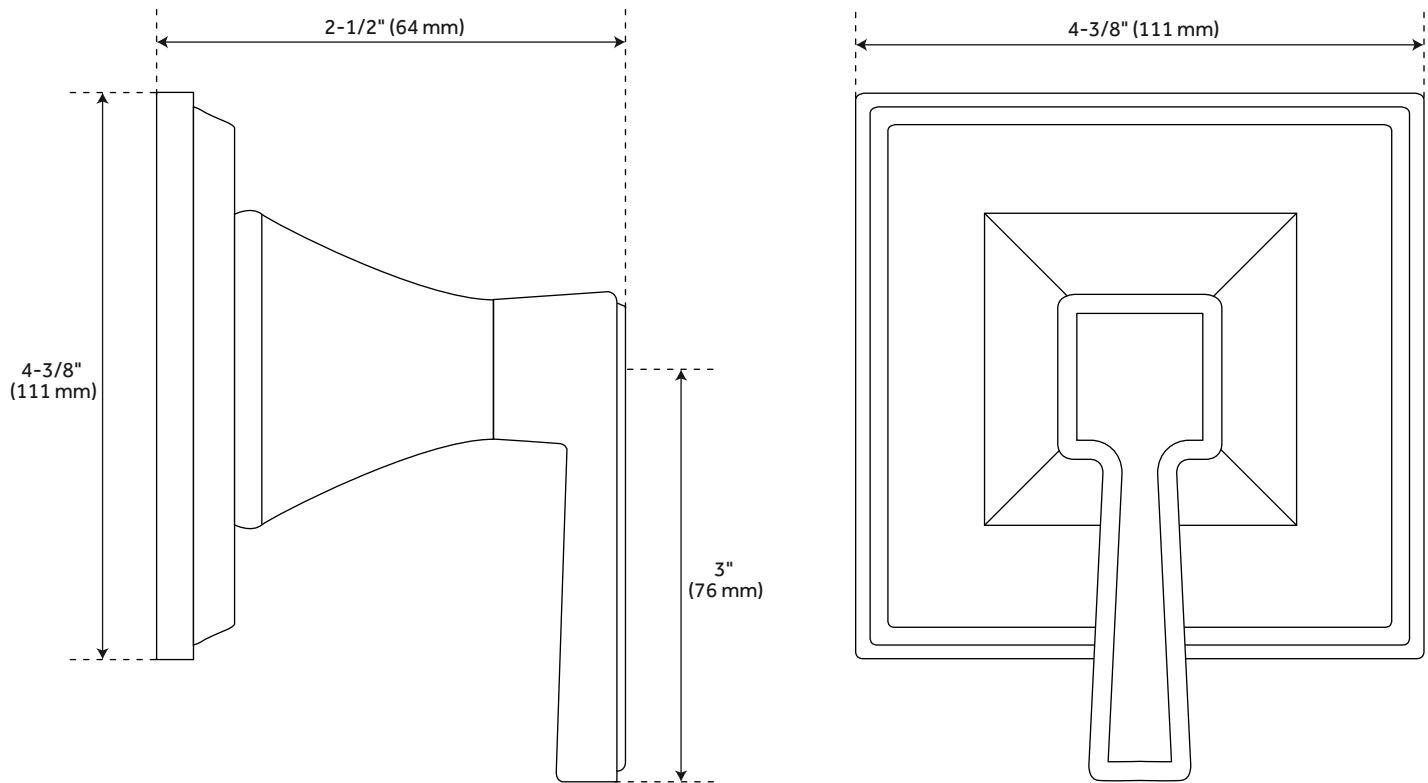

## IN-WALL SHOWER VOLUME CONTROL WITH LEVER HANDLE

SKU: 948554

### FEATURES

Material: Brass  
Width: 4-3/8"  
Height: 4-3/8"  
Depth: 2-1/2"  
Wall Thickness Range: 1" to 1-3/4"