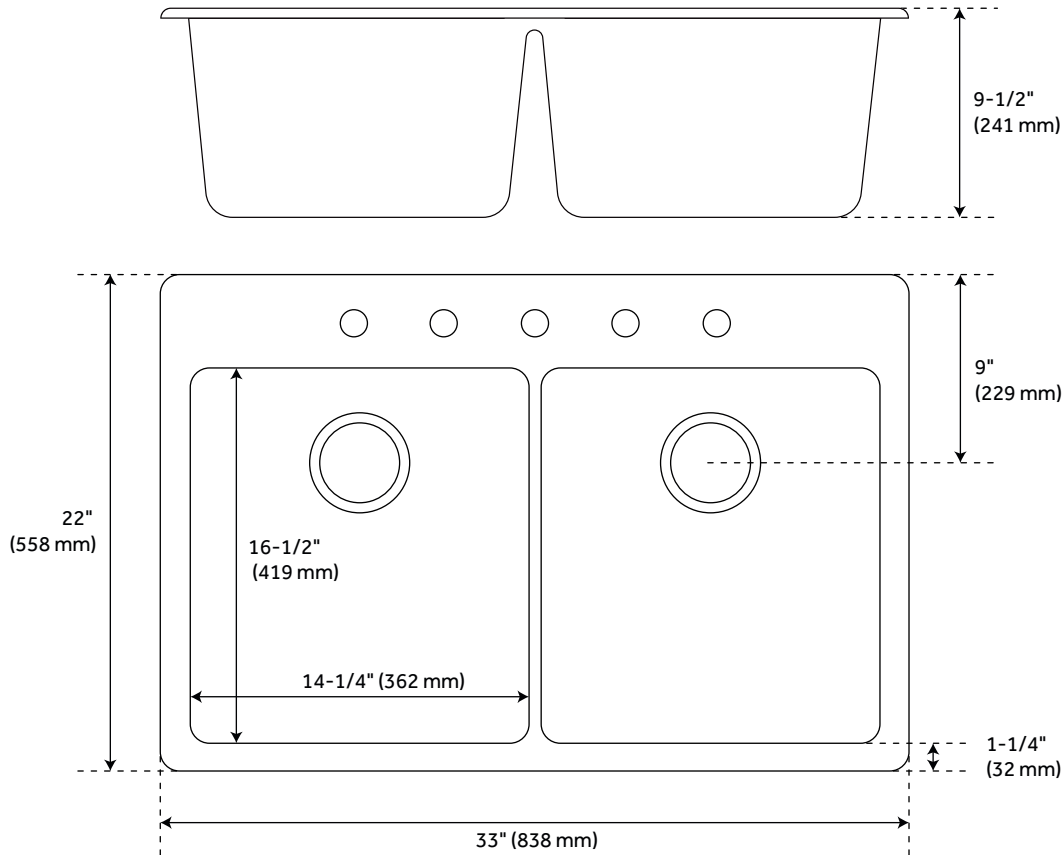

## CONTENTS

UNDERMOUNT SINK .....	PAGE 2
DROP-IN SINK .....	PAGE 3
SINK GRID .....	PAGE 4

REVISED 08/14/2020

### FEATURES

Material: Granite Composite  
Basin Split: 50/50  
Shape: Rectangle  
Sink Installation: Drop-in  
Faucet Centers: No Faucet Hole  
Number Of Basins: 2  
Product Color: White  
Length: 33"  
Width: 22"  
Height: 9-1/2"  
Basin Length: 14-1/4"  
Basin Width: 16-1/2"  
Water Depth To Rim: 9-1/2"  
Faucet Included: No  
Faucet Holes: No Faucet Hole  
Drain Placement: Rear-center  
Drain Included: Optional  
Fits Drain Hole Size: 3-1/2"  
Mounting Hardware Included: Yes

## FEATURES

Material: Granite Composite  
Basin Split: 50/50  
Shape: Rectangle  
Sink Installation: Drop-in  
Faucet Centers: No Faucet Hole  
Number Of Basins: 2  
Product Color: white  
Length: 33"  
Width: 22"  
Height: 9-1/2"  
Basin Length: 14-1/4"  
Basin Width: 16-1/2"  
Water Depth To Rim: 9-1/2"  
Faucet Included: No  
Faucet Holes: No Faucet Hole  
Drain Placement: Rear-center  
Drain Included: Optional  
Fits Drain Hole Size: 3-1/2"  
Mounting Hardware Included: Yes

## FEATURES

- Material: Stainless Steel
- Length: 28" (711 mm)
- Width: 14-1/2" (368 mm)
- Drain Size: 4" (102 mm)