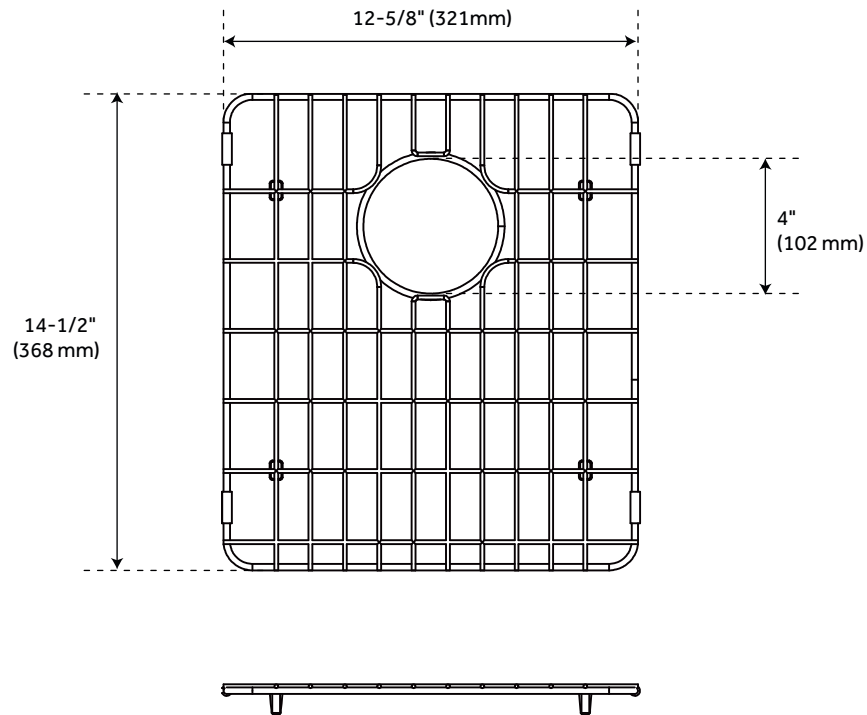

## FEATURES

Material: Granite Composite  
Basin Split: 50/50  
Shape: Rectangle  
Sink Installation: Drop-in  
Faucet Centers: No Faucet Hole  
Number Of Basins: 2  
Product Color: white  
Length: 33"  
Width: 22"  
Height: 9-1/2"  
Basin Length: 14-1/4"  
Basin Width: 16-1/2"  
Water Depth To Rim: 9-1/2"  
Faucet Included: No  
Faucet Holes: No Faucet Hole  
Drain Placement: Rear-center  
Drain Included: Optional  
Fits Drain Hole Size: 3-1/2"  
Mounting Hardware Included: Yes

## PRODUCT IMAGE

All dimensions and specifications are nominal and may vary. Use actual products for accuracy in critical situations.

PAGE 3  
Code: SHGR2B3322WH

## FEATURES

- Material: Stainless Steel
- Length: 28" (711 mm)
- Width: 14-1/2" (368 mm)
- Drain Size: 4" (102 mm)