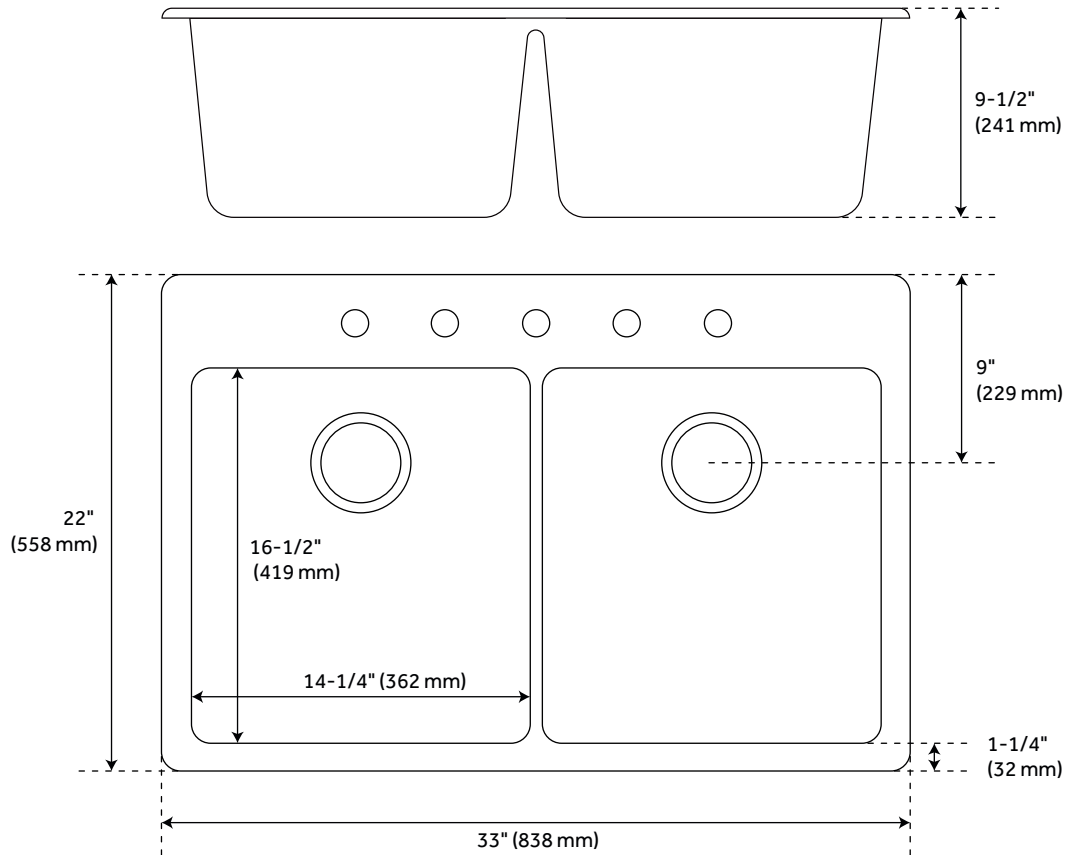

### FEATURES

Material: Granite Composite  
Basin Split: 50/50  
Shape: Rectangle  
Sink Installation: Drop-in  
Faucet Centers: No Faucet Hole  
Number Of Basins: 2  
Product Color: White  
Length: 33"  
Width: 22"  
Height: 9-1/2"  
Basin Length: 14-1/4"  
Basin Width: 16-1/2"  
Water Depth To Rim: 9-1/2"  
Faucet Included: No  
Faucet Holes: No Faucet Hole  
Drain Placement: Rear-center  
Drain Included: Optional  
Fits Drain Hole Size: 3-1/2"  
Mounting Hardware Included: Yes

### PRODUCT IMAGE

All dimensions and specifications are nominal and may vary. Use actual products for accuracy in critical situations.

PAGE 2  
Code: SHGR2B3322WH

## FEATURES

Material: Granite Composite  
Basin Split: 50/50  
Shape: Rectangle  
Sink Installation: Drop-in  
Faucet Centers: No Faucet Hole  
Number Of Basins: 2  
Product Color: white  
Length: 33"  
Width: 22"  
Height: 9-1/2"  
Basin Length: 14-1/4"  
Basin Width: 16-1/2"  
Water Depth To Rim: 9-1/2"  
Faucet Included: No  
Faucet Holes: No Faucet Hole  
Drain Placement: Rear-center  
Drain Included: Optional  
Fits Drain Hole Size: 3-1/2"  
Mounting Hardware Included: Yes

## FEATURES

- Material: Stainless Steel
- Length: 28" (711 mm)
- Width: 14-1/2" (368 mm)
- Drain Size: 4" (102 mm)