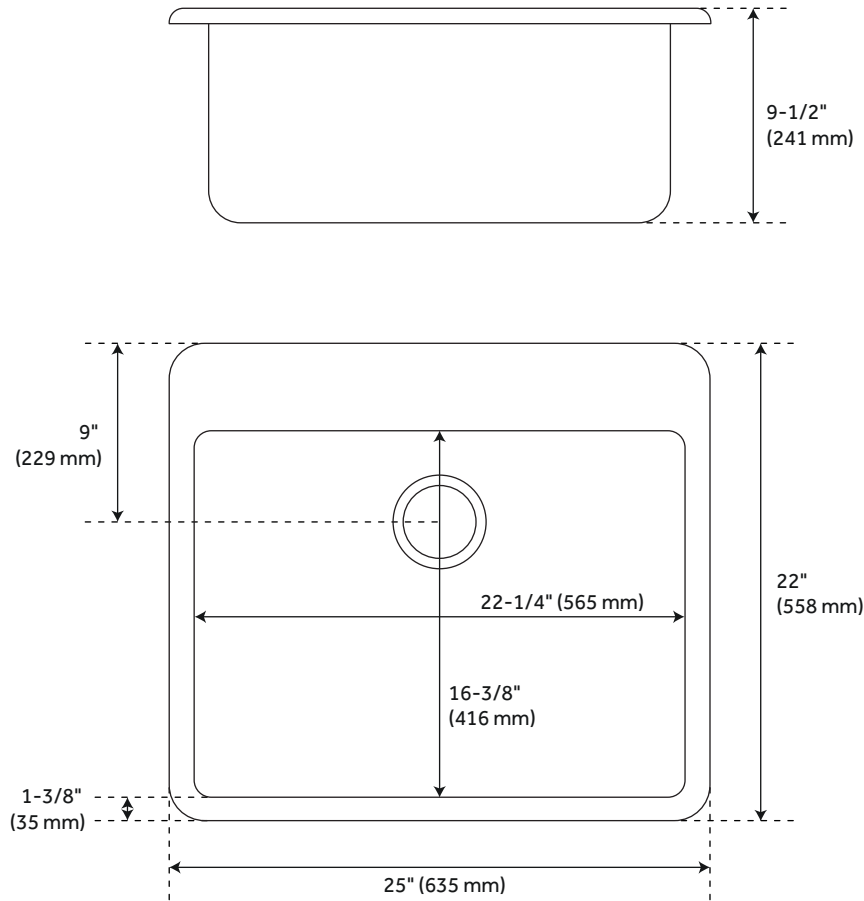

## FEATURES

27-inch minimum base cabinet width.

It is recommended to have the sink at the job site before cutting cabinet or counter top.

Resistant to heat, stains, and scratches.

## FEATURES

Material: Granite Composite  
Basin Split: Single  
Shape: Rectangle  
Sink Installation: Drop-in  
Faucet Centers: No Faucet Hole  
Number Of Basins: 1  
Product Color: Gray  
Length: 25"  
Width: 22"  
Height: 9-1/2"  
Basin Length: 22-1/4"  
Basin Width: 16-3/8"  
Water Depth To Rim: 9-1/2"  
Faucet Included: No  
Faucet Holes: No Faucet Hole  
Drain Placement: Rear-center  
Drain Included: Optional  
Fits Drain Hole Size: 3-1/2"  
Mounting Hardware Included: Yes

### FEATURES

Material: Granite Composite  
Basin Split: Single  
Shape: Rectangle  
Sink Installation: Drop-in  
Faucet Centers: No Faucet Hole  
Number Of Basins: 1  
Product Color: Gray  
Length: 25"  
Width: 22"  
Height: 9-1/2"  
Basin Length: 22-1/4"  
Basin Width: 16-3/8"  
Water Depth To Rim: 9-1/2"  
Faucet Included: No  
Faucet Holes: No Faucet Hole  
Drain Placement: Rear-center  
Drain Included: Optional  
Fits Drain Hole Size: 3-1/2"  
Mounting Hardware Included: Yes

### FEATURES

- Material: Stainless Steel
- Length: 20-3/8" (518mm)
- Width: 14-1/2" (368 mm)
- DrainSize: 4" (102 mm)