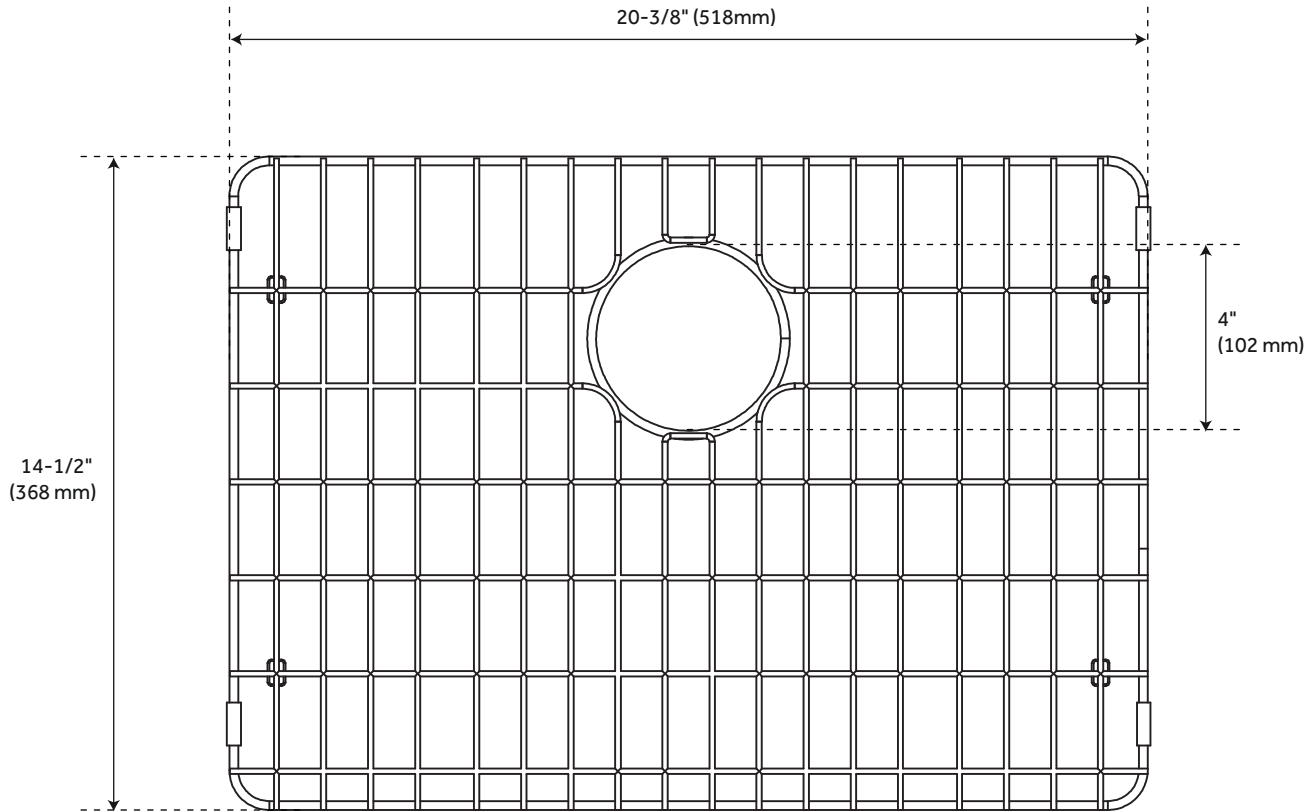

### FEATURES

Material: Granite Composite  
Basin Split: Single  
Shape: Rectangle  
Sink Installation: Drop-in  
Faucet Centers: No Faucet Hole  
Number Of Basins: 1  
Product Color: Gray  
Length: 25"  
Width: 22"  
Height: 9-1/2"  
Basin Length: 22-1/4"  
Basin Width: 16-3/8"  
Water Depth To Rim: 9-1/2"  
Faucet Included: No  
Faucet Holes: No Faucet Hole  
Drain Placement: Rear-center  
Drain Included: Optional  
Fits Drain Hole Size: 3-1/2"  
Mounting Hardware Included: Yes

### PRODUCT IMAGE

All dimensions and specifications are nominal and may vary. Use actual products for accuracy in critical situations.

PAGE 3  
Code: Code: SHGR1B2522WH

### FEATURES

- Material: Stainless Steel
- Length: 20-3/8" (518mm)
- Width: 14-1/2" (368 mm)
- DrainSize: 4" (102 mm)