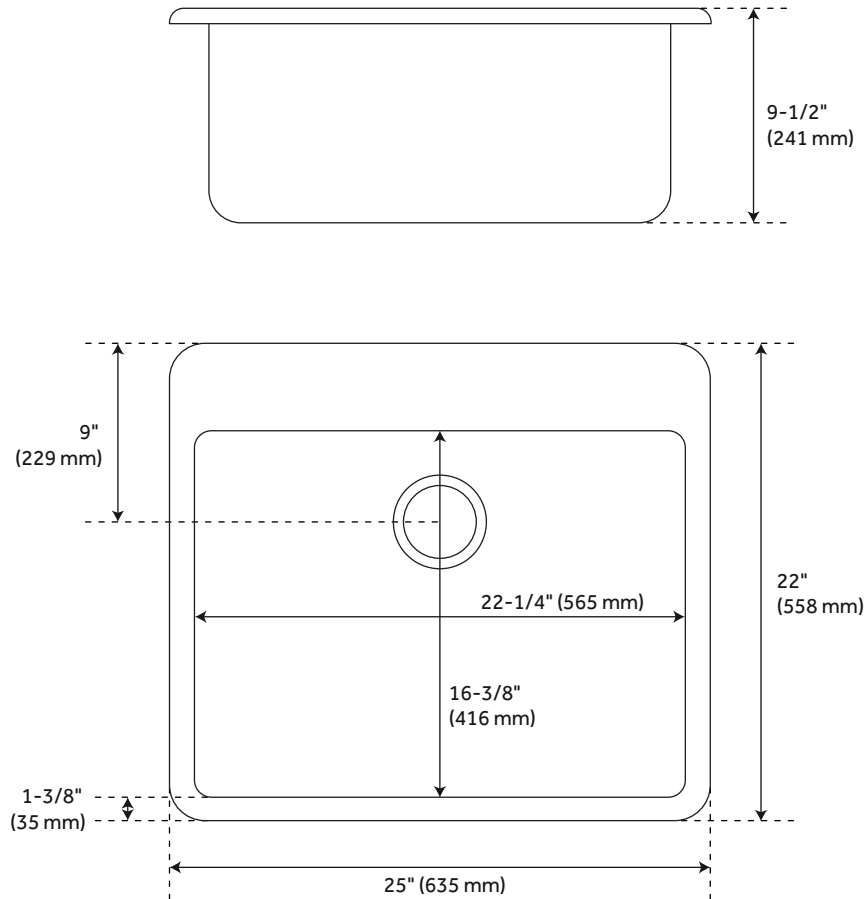

## FEATURES

Material: Granite Composite  
Basin Split: Single  
Shape: Rectangle  
Sink Installation: Drop-in  
Faucet Centers: No Faucet Hole  
Number Of Basins: 1  
Product Color: Gray  
Length: 25"  
Width: 22"  
Height: 9-1/2"  
Basin Length: 22-1/4"  
Basin Width: 16-3/8"  
Water Depth To Rim: 9-1/2"  
Faucet Included: No  
Faucet Holes: No Faucet Hole  
Drain Placement: Rear-center  
Drain Included: Optional  
Fits Drain Hole Size: 3-1/2"  
Mounting Hardware Included: Yes

## PRODUCT IMAGE

All dimensions and specifications are nominal and may vary. Use actual products for accuracy in critical situations.

PAGE 2  
Code: SHGR1B2522WH

### FEATURES

Material: Granite Composite  
Basin Split: Single  
Shape: Rectangle  
Sink Installation: Drop-in  
Faucet Centers: No Faucet Hole  
Number Of Basins: 1  
Product Color: Gray  
Length: 25"  
Width: 22"  
Height: 9-1/2"  
Basin Length: 22-1/4"  
Basin Width: 16-3/8"  
Water Depth To Rim: 9-1/2"  
Faucet Included: No  
Faucet Holes: No Faucet Hole  
Drain Placement: Rear-center  
Drain Included: Optional  
Fits Drain Hole Size: 3-1/2"  
Mounting Hardware Included: Yes

### FEATURES

- Material: Stainless Steel
- Length: 20-3/8" (518mm)
- Width: 14-1/2" (368 mm)
- DrainSize: 4" (102 mm)