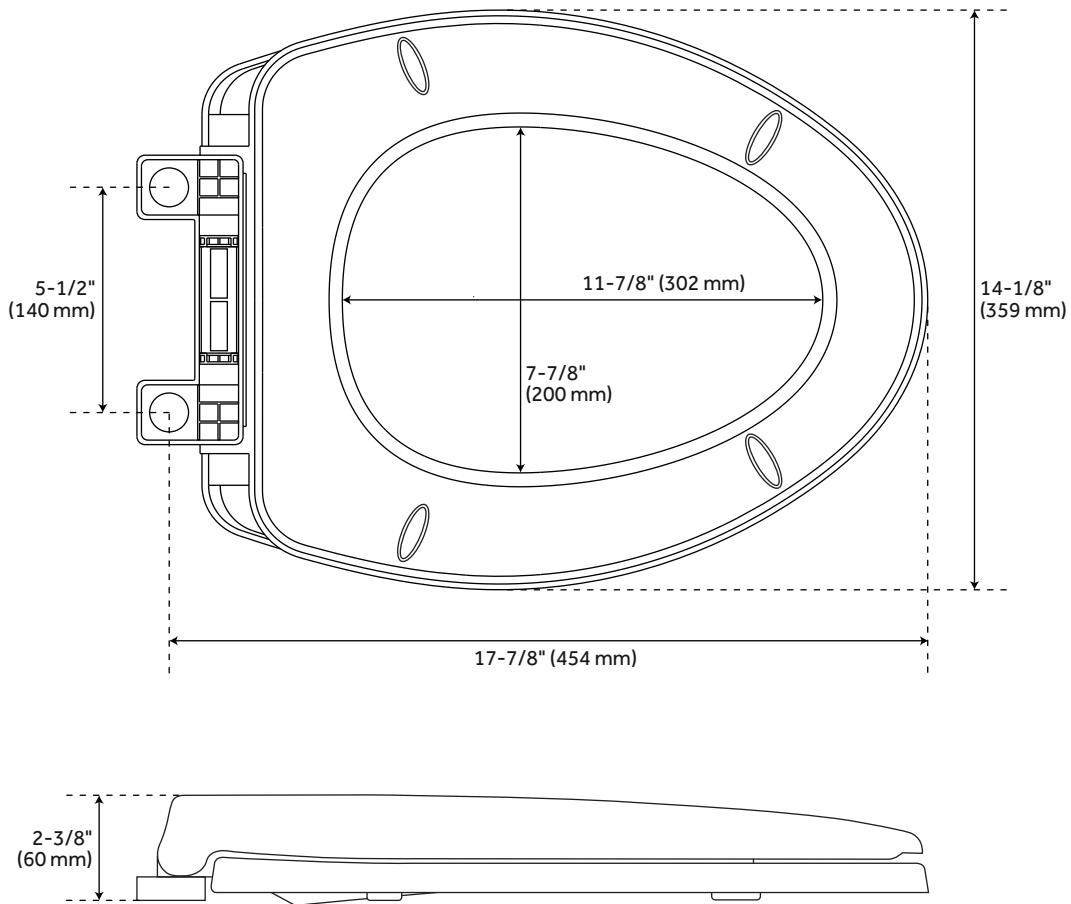

SKU: 948429

FEATURES

Rough In: 12"
 Length: 17-1/8"
 Width: 29-1/2"
 Height: 30-3/4"
 Bowl Height: 17"
 Gallons Per Flush: 1.28

CODES/STANDARDS

cUPC
 ASME A112.19.2/CSA B45.1
 ICC/ANSI A117.1 (when installed
 according to ADA standards)
 WaterSense
 CEC Listed
 Massachusetts Accepted

SKU: 948429

FEATURES

Rough In: 12"
 Length: 17"
 Width: 29-1/2"
 Height: 30-3/4"
 Bowl Height: 17"
 Gallons Per Flush: 1.28

CODES/STANDARDS

cUPC
 ASME A112.19.2/CSA B45.1
 ICC/ANSI A117.1 (when installed
 according to ADA standards)
 CEC Listed
 WaterSense
 Massachusetts Accepted

SKU: 948429

FEATURES

Rough In: 14"
 Length: 17-1/8"
 Width: 31-1/2"
 Height: 30-3/4"
 Bowl Height: 17"
 Gallons Per Flush: 1.28

CODES/STANDARDS

cUPC
 ASME A112.19.2/CSA B45.1
 ICC/ANSI A117.1 (when installed
 according to ADA standards)
 WaterSense
 CEC Listed
 Massachusetts Accepted

SKU: 447335

FEATURES

- Product Finish: White
- Bowl Shape: Elongated
- Length: 14-1/8"
- Width: 17-7/8"
- Height: 2-3/8"

PRODUCT IMAGE

All dimensions and specifications are nominal and may vary. Use actual products for accuracy in critical situations.