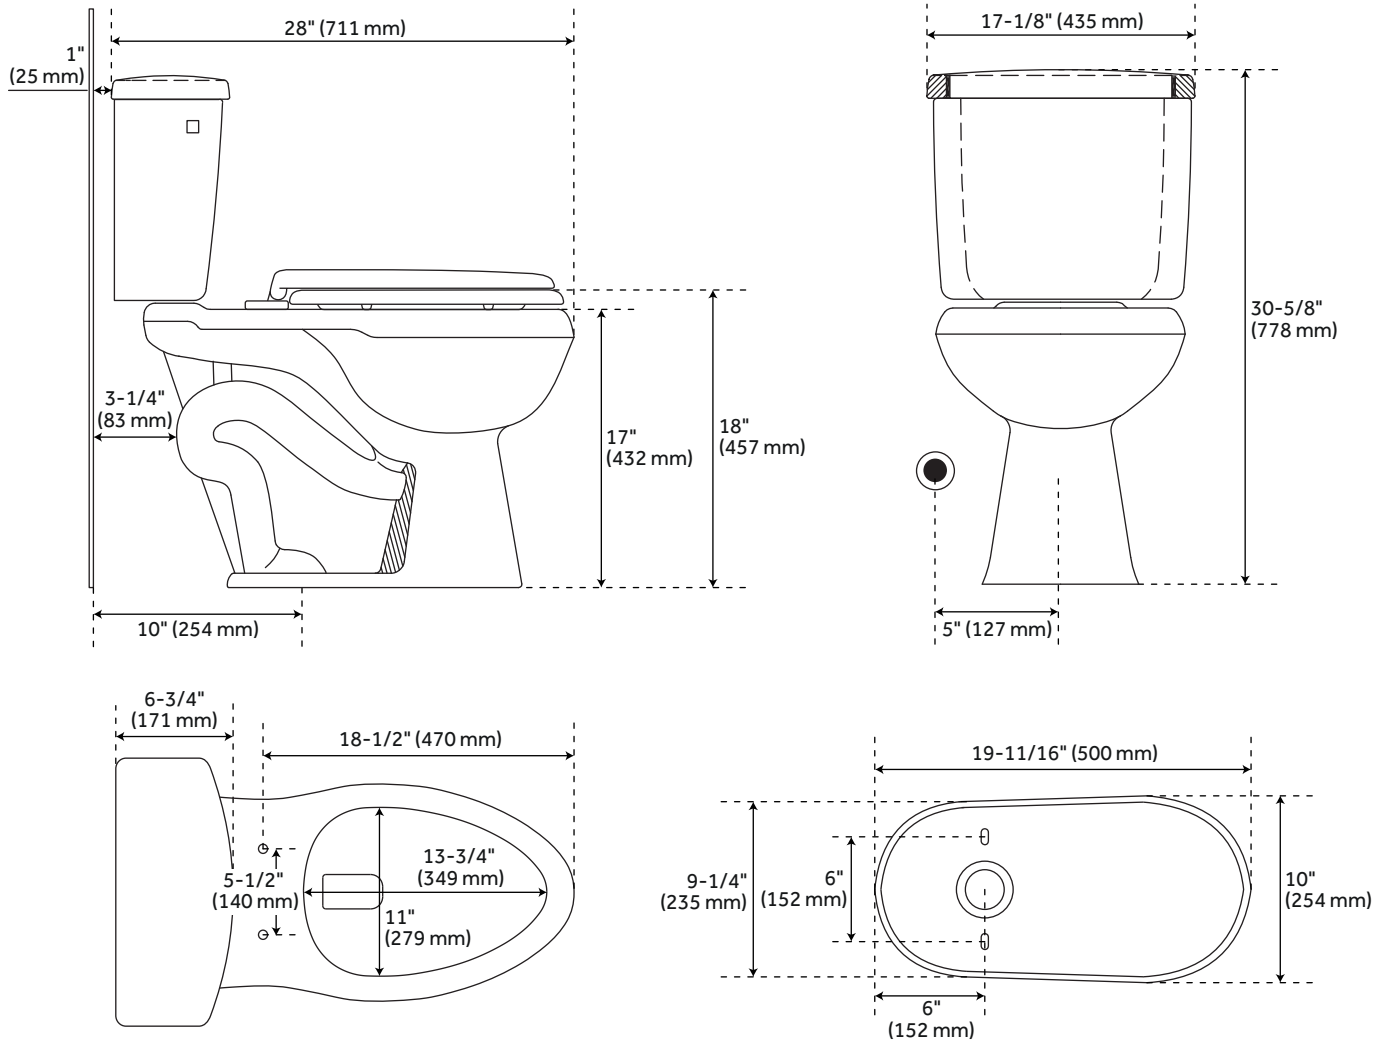

BRADENTON

TWO-PIECE ELONGATED TOILET - ADA COMPLIANT

SKU: 948429

FEATURES

- Material: Porcelain
- Bowl Shape: Elongated
- Visible Trapway
- Toilet Seat Included: Optional
- Toilet is compatible with Brookdale bidet seat.
- Toilet with a Standard Seat Meets ADA Requirements when Installed According to ADA Guidelines

SKU: 948429

FEATURES

Rough In: 10"
 Length: 17-1/8"
 Width: 28"
 Height: 30-5/8"
 Bowl Height: 17"
 Gallons Per Flush: 1.28

CODES/STANDARDS

cUPC
 ASME A112.19.2/CSA B45.1
 ICC/ANSI A117.1 (when installed
 according to ADA standards)
 WaterSense
 CEC Listed
 Massachusetts Accepted

SKU: 948429

FEATURES

Rough In: 12"
 Length: 17-1/8"
 Width: 29-1/2"
 Height: 30-3/4"
 Bowl Height: 17"
 Gallons Per Flush: 1.28

CODES/STANDARDS

cUPC
 ASME A112.19.2/CSA B45.1
 ICC/ANSI A117.1 (when installed
 according to ADA standards)
 WaterSense
 CEC Listed
 Massachusetts Accepted

SKU: 447335

FEATURES

- Product Finish: White
- Bowl Shape: Elongated
- Length: 14-1/8"
- Width: 17-7/8"
- Height: 2-3/8"

PRODUCT IMAGE

All dimensions and specifications are nominal and may vary. Use actual products for accuracy in critical situations.