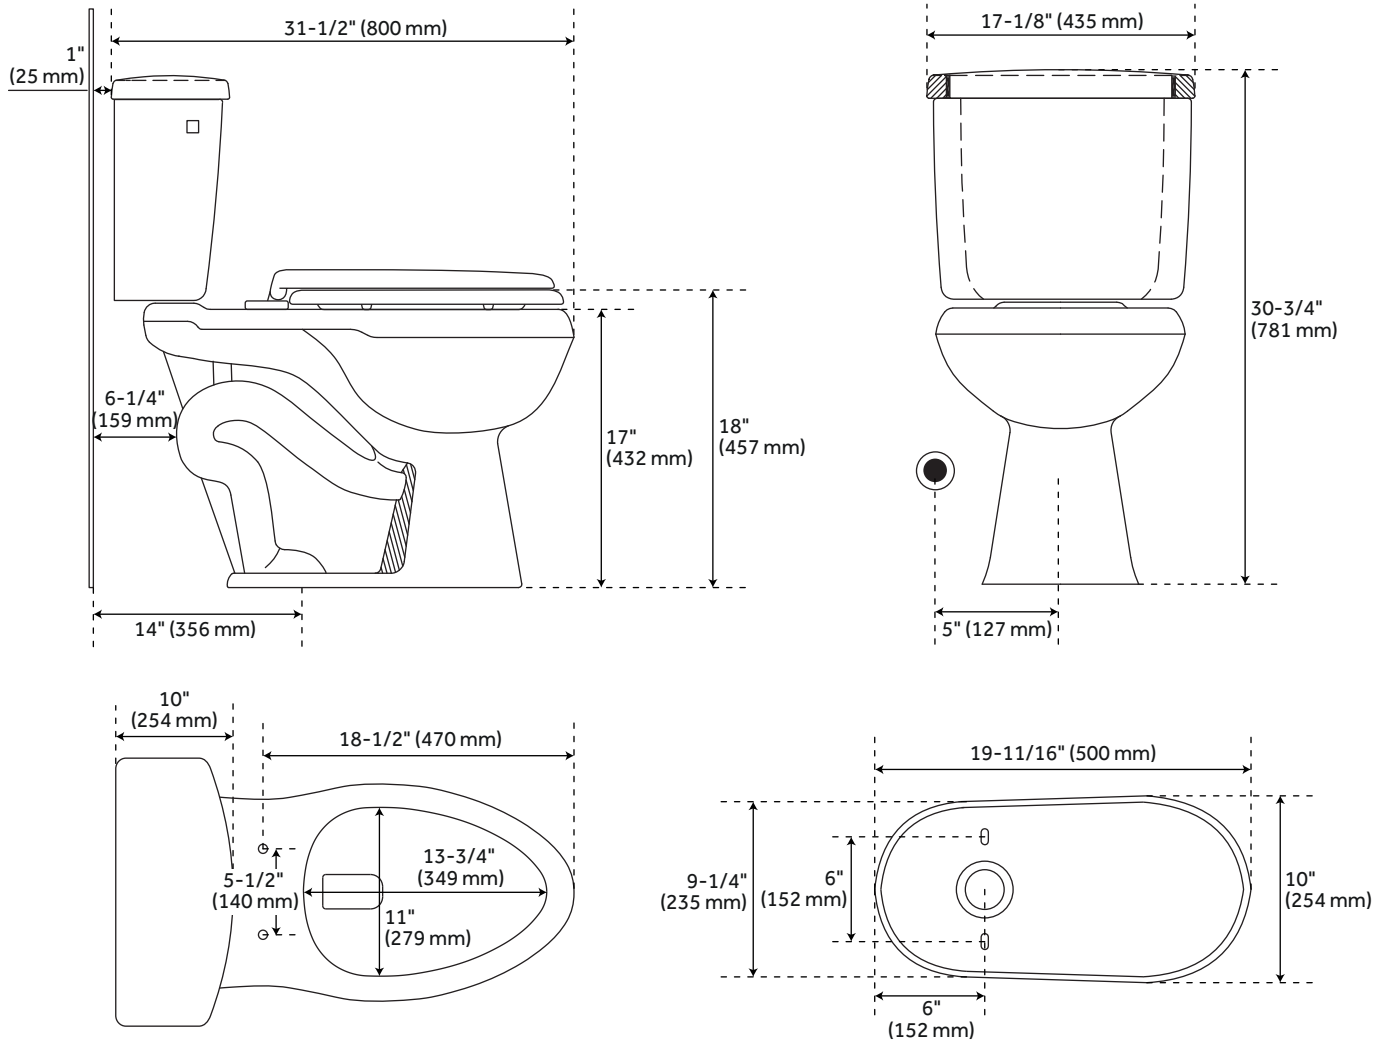

SKU: 948429

FEATURES

Rough In: 12"
 Length: 17-1/8"
 Width: 29-1/2"
 Height: 30-3/4"
 Bowl Height: 17"
 Gallons Per Flush: 1.28

CODES/STANDARDS

cUPC
 ASME A112.19.2/CSA B45.1
 ICC/ANSI A117.1 (when installed
 according to ADA standards)
 WaterSense
 CEC Listed
 Massachusetts Accepted

SKU: 948429

FEATURES

Rough In: 12"
 Length: 17"
 Width: 29-1/2"
 Height: 30-3/4"
 Bowl Height: 17"
 Gallons Per Flush: 1.28

CODES/STANDARDS

cUPC
 ASME A112.19.2/CSA B45.1
 ICC/ANSI A117.1 (when installed
 according to ADA standards)
 CEC Listed
 WaterSense
 Massachusetts Accepted

SKU: 948429

FEATURES

Rough In: 14"
 Length: 17-1/8"
 Width: 31-1/2"
 Height: 30-3/4"
 Bowl Height: 17"
 Gallons Per Flush: 1.28

CODES/STANDARDS

cUPC
 ASME A112.19.2/CSA B45.1
 ICC/ANSI A117.1 (when installed
 according to ADA standards)
 WaterSense
 CEC Listed
 Massachusetts Accepted

SKU: 447335

FEATURES

- Product Finish: White
- Bowl Shape: Elongated
- Length: 14-1/8"
- Width: 17-7/8"
- Height: 2-3/8"

PRODUCT IMAGE

All dimensions and specifications are nominal and may vary. Use actual products for accuracy in critical situations.