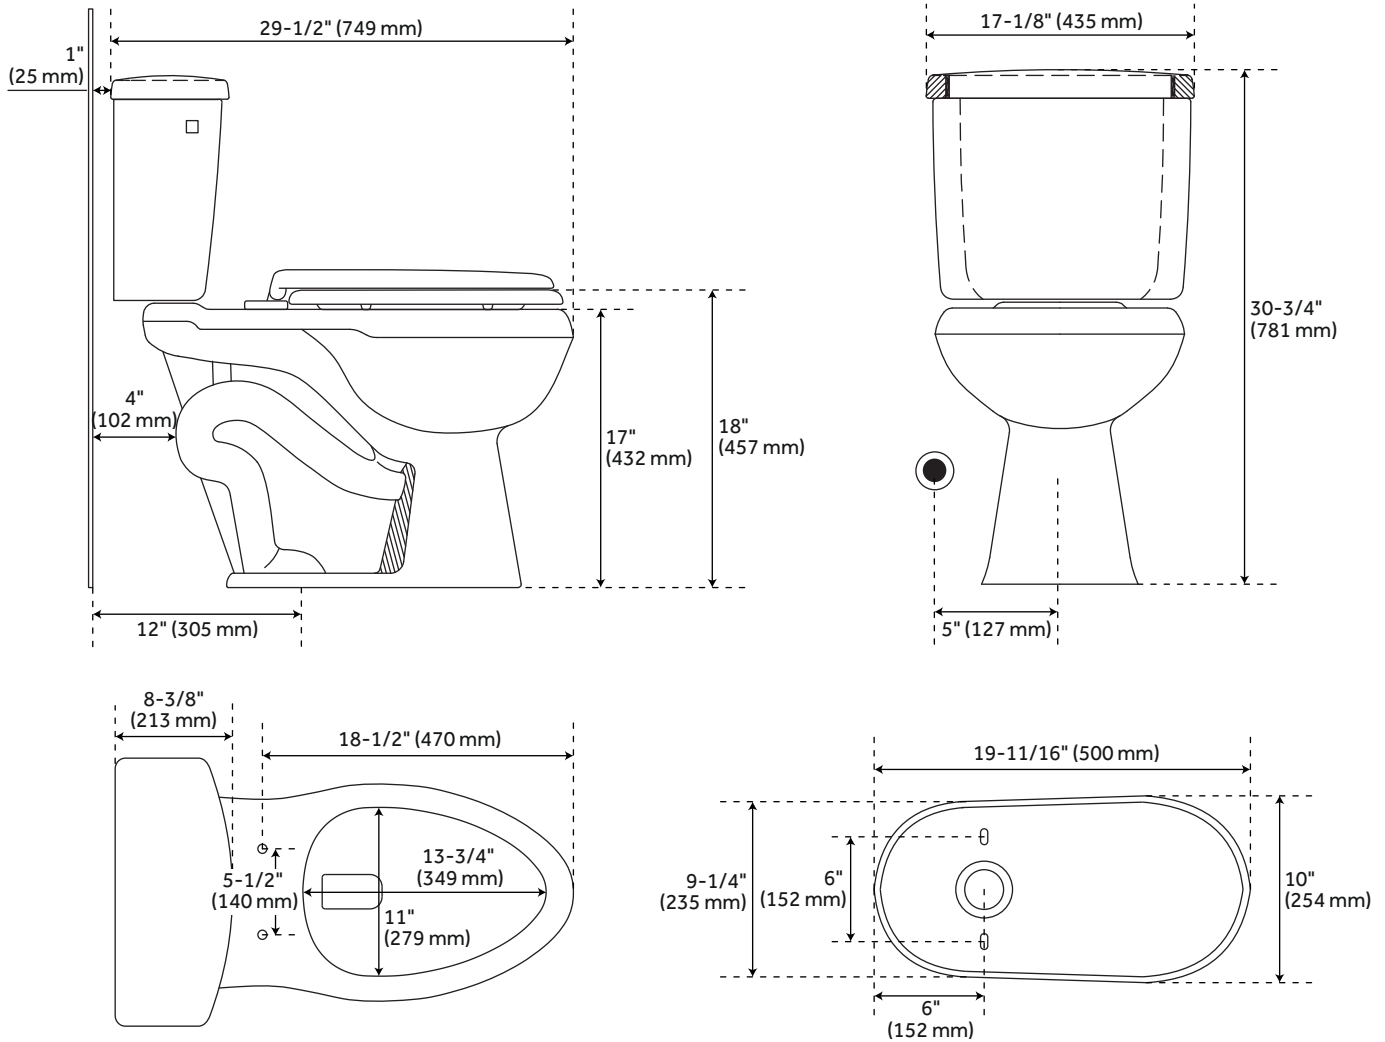

BRADENTON

TWO-PIECE ELONGATED TOILET - ADA COMPLIANT

SKU: 948429

FEATURES

- Material: Porcelain
- Bowl Shape: Elongated
- Visible Trapway
- Toilet Seat Included: Optional
- Toilet is compatible with Brookdale bidet seat.
- Toilet with a Standard Seat Meets ADA Requirements when Installed According to ADA Guidelines

SKU: 948429

FEATURES

Rough In: 10"
 Length: 17-1/8"
 Width: 28"
 Height: 30-5/8"
 Bowl Height: 17"
 Gallons Per Flush: 1.28

CODES/STANDARDS

cUPC
 ASME A112.19.2/CSA B45.1
 ICC/ANSI A117.1 (when installed
 according to ADA standards)
 WaterSense
 CEC Listed
 Massachusetts Accepted

PRODUCT IMAGE

All dimensions and specifications are nominal and may vary. Use actual products for accuracy in critical situations.

PAGE 2
 Code: SHBD250, SHBD210

BRADENTON

TWO-PIECE ELONGATED TOILET - ADA COMPLIANT - 12" ROUGH-IN

SKU: 948429

FEATURES

Rough In: 12"
 Length: 17-1/8"
 Width: 29-1/2"
 Height: 30-3/4"
 Bowl Height: 17"
 Gallons Per Flush: 1.28

CODES/STANDARDS

cUPC
 ASME A112.19.2/CSA B45.1
 ICC/ANSI A117.1 (when installed
 according to ADA standards)
 WaterSense
 CEC Listed
 Massachusetts Accepted