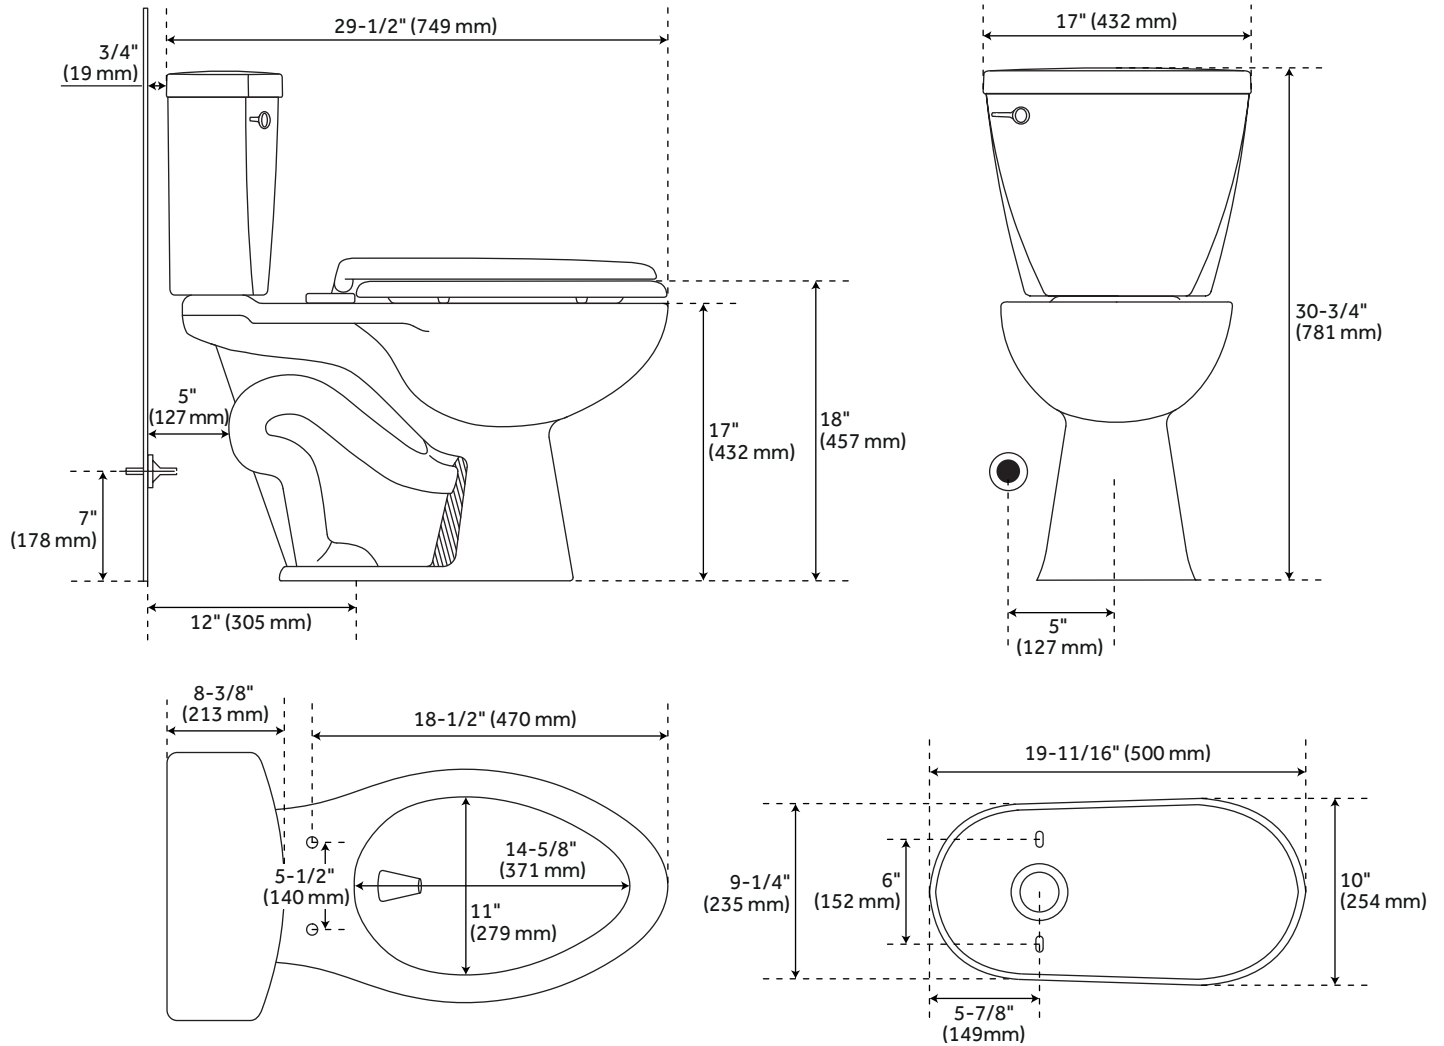

SKU: 948429

FEATURES

Rough In: 10"
 Length: 17-1/8"
 Width: 28"
 Height: 30-5/8"
 Bowl Height: 17"
 Gallons Per Flush: 1.28

CODES/STANDARDS

cUPC
 ASME A112.19.2/CSA B45.1
 ICC/ANSI A117.1 (when installed
 according to ADA standards)
 WaterSense
 CEC Listed
 Massachusetts Accepted

SKU: 948429

FEATURES

Rough In: 12"
 Length: 17-1/8"
 Width: 29-1/2"
 Height: 30-3/4"
 Bowl Height: 17"
 Gallons Per Flush: 1.28

CODES/STANDARDS

cUPC
 ASME A112.19.2/CSA B45.1
 ICC/ANSI A117.1 (when installed
 according to ADA standards)
 WaterSense
 CEC Listed
 Massachusetts Accepted

SKU: 948429

FEATURES

Rough In: 12"
 Length: 17"
 Width: 29-1/2"
 Height: 30-3/4"
 Bowl Height: 17"
 Gallons Per Flush: 1.28

CODES/STANDARDS

cUPC
 ASME A112.19.2/CSA B45.1
 ICC/ANSI A117.1 (when installed
 according to ADA standards)
 CEC Listed
 WaterSense
 Massachusetts Accepted

SKU: 447335

FEATURES

- Product Finish: White
- Bowl Shape: Elongated
- Length: 14-1/8"
- Width: 17-7/8"
- Height: 2-3/8"

PRODUCT IMAGE

All dimensions and specifications are nominal and may vary. Use actual products for accuracy in critical situations.