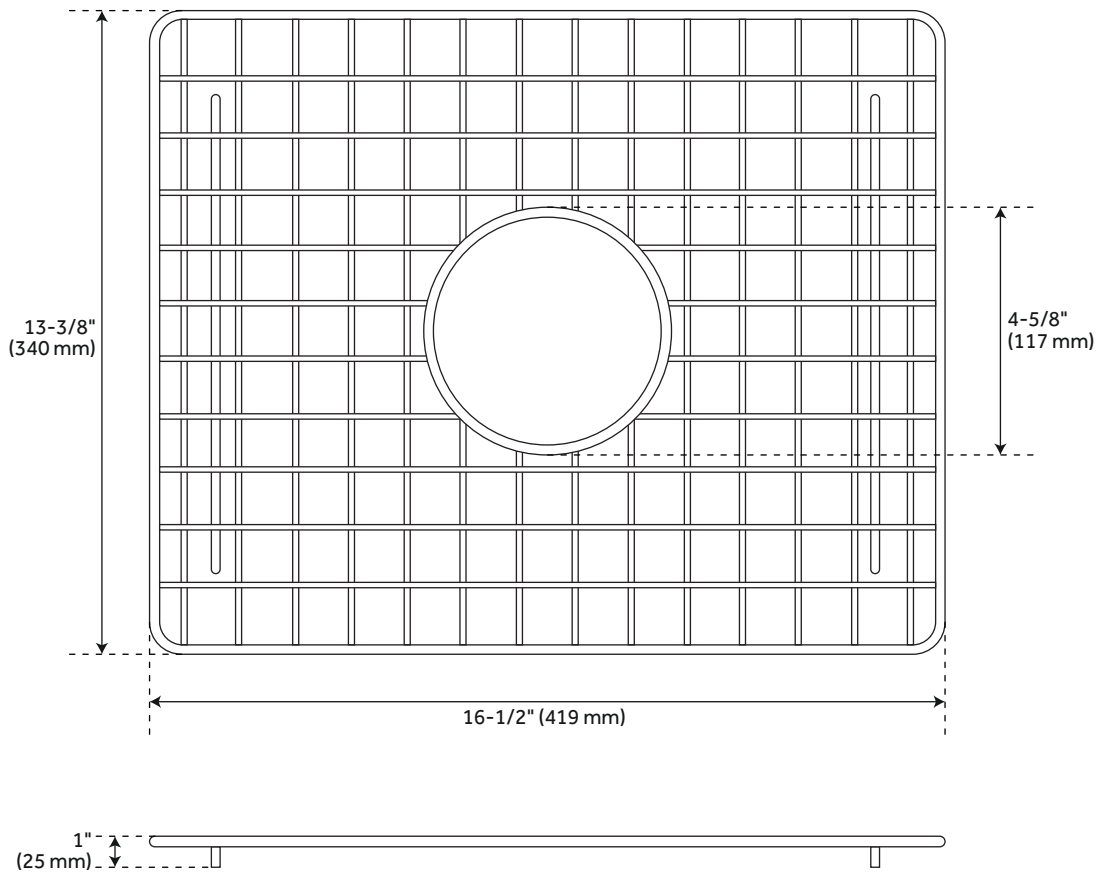

SINK GRID

FOR CURINGTON 33" DOUBLE BOWL FARMHOUSE SINK

SKU: 948410

FEATURES

Material: Stainless Steel

CONTENTS

SINK GRID PAGE 2

REVISED 07/27/2020

SINK GRID

FOR CURINGTON 33" DOUBLE BOWL FARMHOUSE SINK

SKU: 948410

FEATURES

- Length: 16-1/2"
- Width: 13-3/8"
- Height: 1"
- Drain size: 4-5/8"

PRODUCT IMAGE