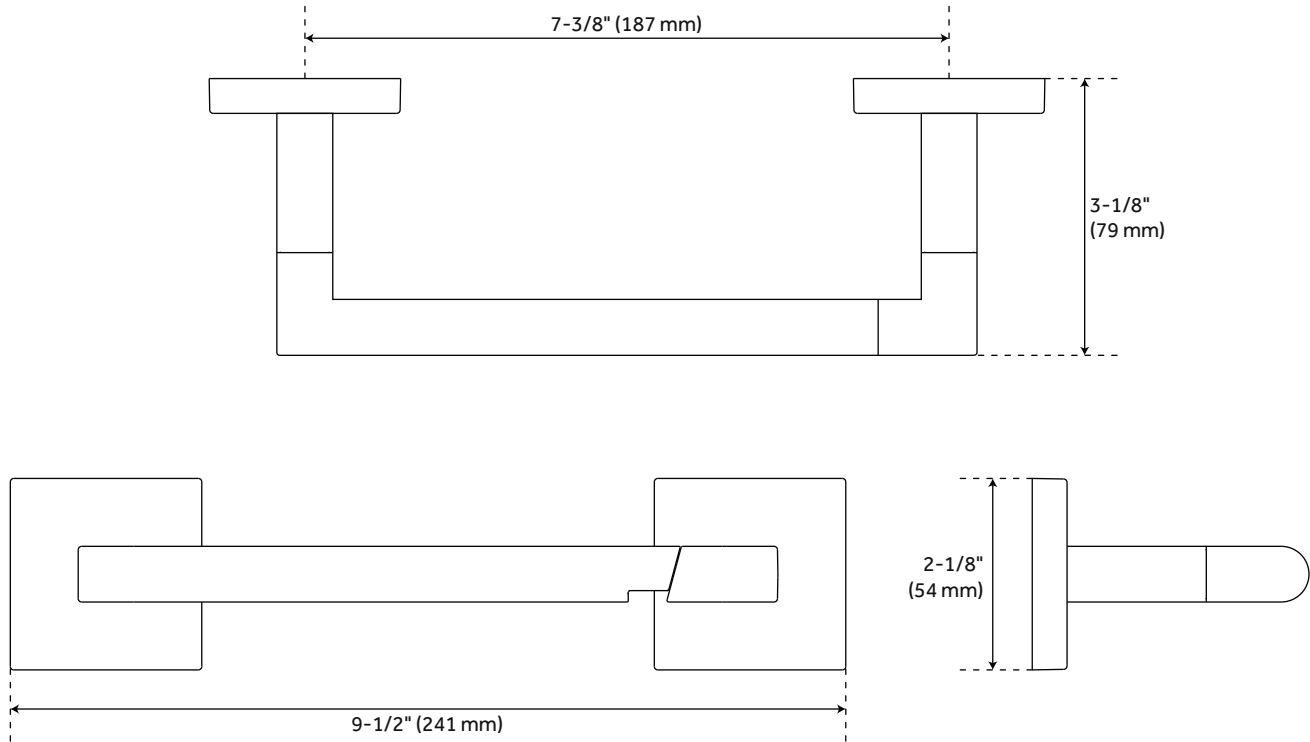

HIBISCUS

TOILET PAPER HOLDER

SKU: 948228

FEATURES

- Installation Type: Wall Mount
- Design: Modern
- Material: Metal
- Mounting Hardware Included: Yes
- Mounting Hardware Concealed: Yes
- Assembly Required: No

CONTENTS

TOILET PAPER HOLDER PAGE 2

REVISED 03/30/2021

HIBISCUS

TOILET PAPER HOLDER

SKU: 948228

FEATURES

- Length: 9-1/2"
- Height: 2-1/8"
- Depth: 3-1/8"
- Base Plate Length: 2-1/8"
- Base Plate Height: 2-1/8"
- Centers: 7-3/8"

PRODUCT IMAGE

All dimensions and specifications are nominal and may vary. Use actual products for accuracy in critical situations.

PAGE 2
Code: SHHBTH