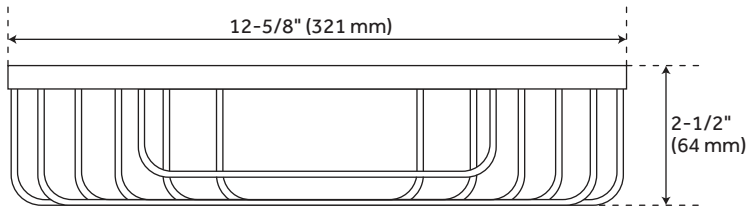

HIBISCUS

SHOWER CADDY

SKU: 948220

FEATURES

- Installation Type: Wall Mount
- Design: Modern
- Material: Metal
- Mounting Hardware Included: Yes
- Assembly Required: No

CONTENTS

SHOWER CADDY PAGE 2

REVISED 03/30/2021

HIBISCUS

SHOWER CADDY

SKU: 948220

FEATURES

Length: 12-5/8"

Height: 2-1/2"

Depth: 7-1/4"

Centers: 4-1/8" (2-1/2" from corner)

PRODUCT IMAGE

All dimensions and specifications are nominal and may vary. Use actual products for accuracy in critical situations.

PAGE 2
Code: SHBSKT01