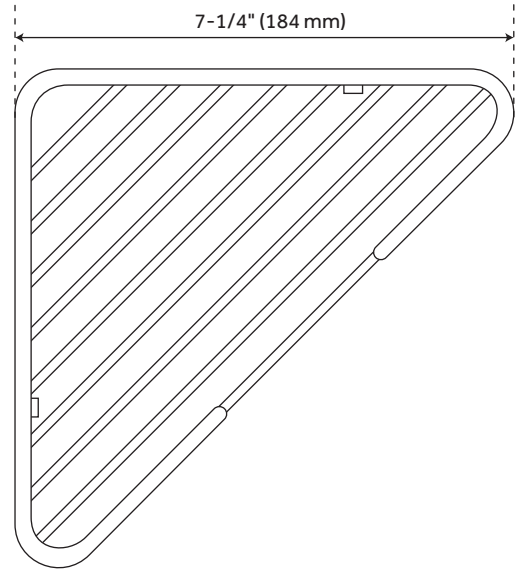

HIBISCUS

SHOWER CADDY

SKU: 948220

FEATURES

- Installation Type: Wall Mount
- Design: Modern
- Material: Metal
- Mounting Hardware Included: Yes
- Assembly Required: No

CONTENTS

SHOWER CADDY PAGE 2

REVISED 03/30/2021

HIBISCUS

SHOWER CADDY

SKU: 948220

FEATURES

Length: 12-5/8"

Height: 2-1/2"

Depth: 7-1/4"

Centers: 4-1/8" (2-1/2" from corner)

PRODUCT IMAGE

All dimensions and specifications are nominal and may vary. Use actual products for accuracy in critical situations.

PAGE 2
Code: SHBSKT01