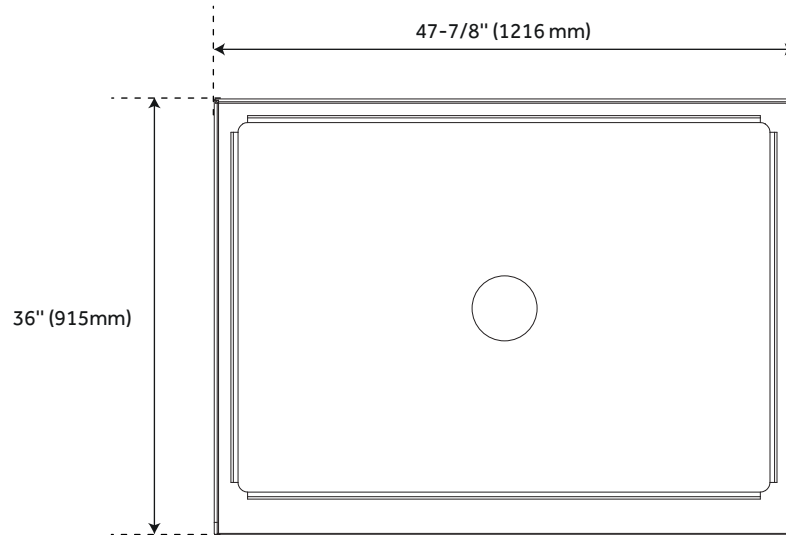

## FEATURES

- Product Finish: White
- Material: Acrylic
- 48" x 34" overall dimensions:  
47-3/4" L x 33-7/8" W x 3-3/4" H.
- 48" x 36" overall dimensions:  
47-7/8" L x 36" W x 3-11/16" H.
- One-piece construction
- Integral tile flange
- Non-skid surface

### FEATURES

48" x 34" overall dimensions:  
Length: 47-3/4"  
Width: 33-7/8"  
Height: 3-3/4"

One-piece construction.  
Integral tile flange.  
Non-skid surface.

### FEATURES

48" x 36" overall dimensions:  
Length: 47-7/8"  
Width: 36"  
Height: 3-11/16"

One-piece construction.  
Integral tile flange.  
Non-skid surface.