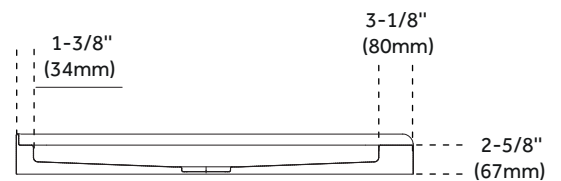

## FEATURES

- Product Finish: White
- Material: Acrylic
- 48" x 34" overall dimensions:  
47-3/4" L x 33-7/8" W x 3-3/4" H.
- 48" x 36" overall dimensions:  
47-7/8" L x 36" W x 3-11/16" H.
- One-piece construction
- Integral tile flange
- Non-skid surface

### FEATURES

48" x 34" overall dimensions:  
Length: 47-3/4"  
Width: 33-7/8"  
Height: 3-3/4"

One-piece construction.  
Integral tile flange.  
Non-skid surface.

### SIGNATURE HARDWARE LIFETIME WARRANTY

See website for warranty information

All dimensions and specifications are nominal and may vary. Use actual products for accuracy in critical situations.

PAGE 2

CODE: SHSB4834WH

### FEATURES

48" x 36" overall dimensions:  
Length: 47-7/8"  
Width: 36"  
Height: 3-11/16"

One-piece construction.  
Integral tile flange.  
Non-skid surface.