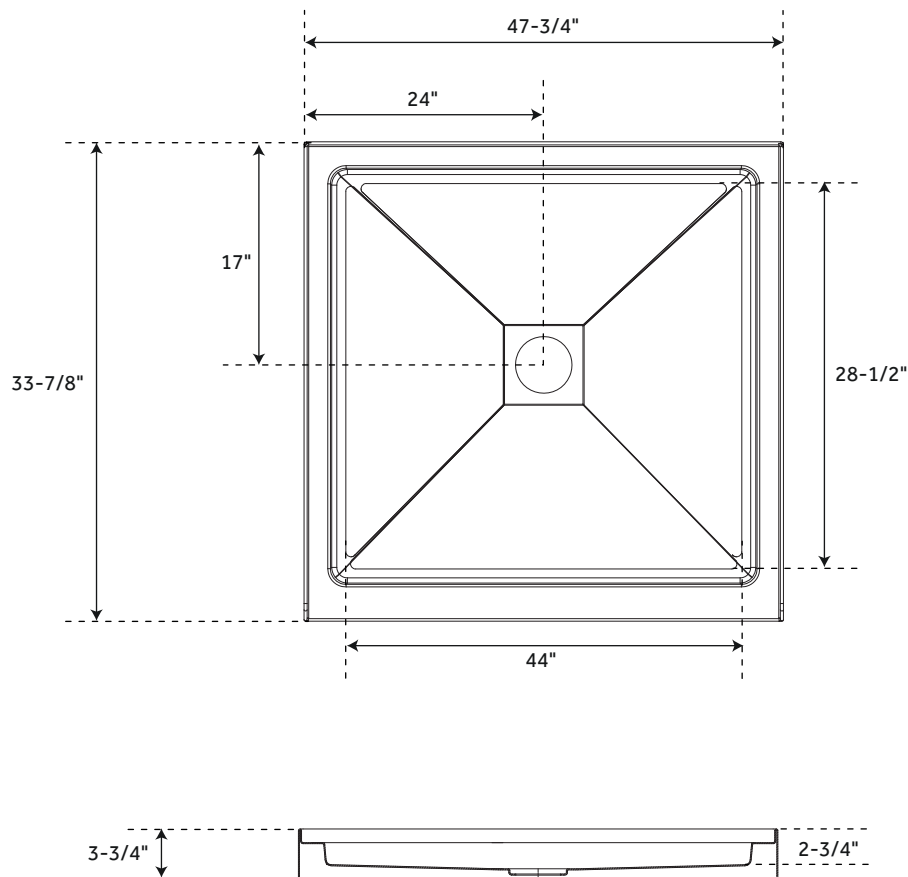

## FEATURES

- Product Finish: White
- Material: Acrylic
- 48" x 34" overall dimensions:  
47-3/4" L x 33-7/8" W x 3-3/4" H.
- 48" x 36" overall dimensions:  
47-7/8" L x 36" W x 3-11/16" H.
- One-piece construction
- Integral tile flange
- Non-skid surface

## CONTENTS

48" X 34" SHOWER TRAY .....	PAGE 2
48" X 36" SHOWER TRAY .....	PAGE 3

REVISED 01/21/2020

### FEATURES

48" x 34" overall dimensions:  
Length: 47-3/4"  
Width: 33-7/8"  
Height: 3-3/4"

One-piece construction.  
Integral tile flange.  
Non-skid surface.

### FEATURES

48" x 36" overall dimensions:  
Length: 47-7/8"  
Width: 36"  
Height: 3-11/16"

One-piece construction.  
Integral tile flange.  
Non-skid surface.