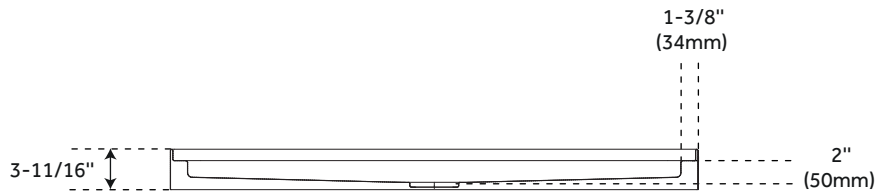

48" ACRYLIC

48" X 36" SHOWER TRAY

SKU: 948146

FEATURES

48" x 36" overall dimensions:
Length: 47-7/8"
Width: 36"
Height: 3-11/16"

One-piece construction.
Integral tile flange.
Non-skid surface.

CODES/STANDARDS

cUPC
CSA B45.5/IAPMO Z124
Massachusetts Accepted

SIGNATURE HARDWARE LIFETIME WARRANTY

See website for warranty information

All dimensions and specifications are nominal and may vary. Use actual products for accuracy in critical situations.

PAGE 3

CODE: SHSB4836WH