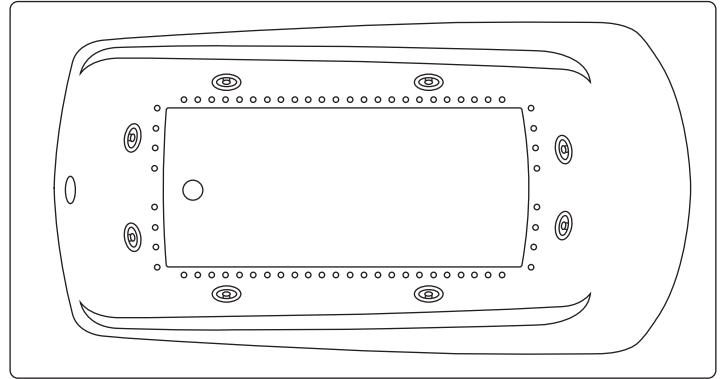

INTEGRATED CONTROL PANEL

- Whirlpool Baths: Equipped with on/off switch actuator. Each depression of the switch will activate the pump
- Air Baths: Equipped with a 3-speed air switch actuator. Each depression of the switch will change the flow of air
- Total Massage Baths: Equipped with both an on/off air switch actuator for whirlpool function and 3-speed air switch actuator for air function

INSIDE OF BATH

- (8) HIGH-FLOW DIRECTIONAL AND VOLUME-ADJUSTABLE WHIRLPOOL JETS
- (65) CHANNEL-FED AIRJETS (air bath and total massage)

WHIRLPOOL JET

ELECTRICAL CONFIGURATIONS

WHIRLPOOL WITH INSTALLED AIR SWITCH