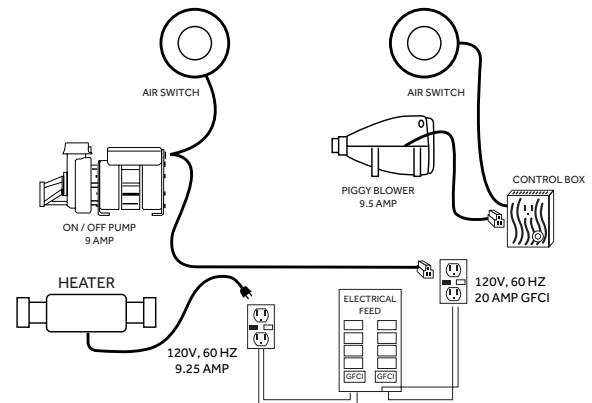

INSTALLATION

- Whirlpool and Total Massage units require dedicated 20 Amp, 120V service
- You must provide a receptacle with a 20 Amp configuration
- Electrical outlet must be mounted 4" (101mm) above the floor line and 12" max (305mm) inside from the edge of the bathtub, or in accordance with local building and electrical codes

INTEGRATED CONTROL PANEL

- Whirlpool Baths: Equipped with on/off switch actuator. Each depression of the switch will activate the pump
- Air Baths: Equipped with a 3-speed air switch actuator. Each depression of the switch will change the flow of air
- Total Massage Baths: Equipped with both an on/off air switch actuator for whirlpool function and 3-speed air switch actuator for air function

INSIDE OF BATH

- (8) HIGH-FLOW DIRECTIONAL AND VOLUME-ADJUSTABLE WHIRLPOOL JETS
- (65) CHANNEL-FED AIRJETS (air bath and total massage)

WHIRLPOOL JET

ELECTRICAL CONFIGURATIONS

WHIRLPOOL WITH INSTALLED AIR SWITCH

TOTAL MASSAGE CIRCUIT WITH OPTIONAL HEATER

AIR BATH CIRCUIT

60" x 32" BRADENTON

ACRYLIC DROP-IN TUB

SKU: 948046

FEATURES

- Product Finish: White
- Overflow Hole: Yes
- Shape: Rectangle
- Material: Acrylic
- Length: 59-1/2"
- Width: 32"
- Height: 21"
- Tub Interior Length: 41"
- Tub Interior Width: 20"
- Water Depth To Overflow: 16-1/2"
- Drain Included: Optional
- Drain Placement: End
- Faucet Included: No
- Water Capacity (Gallons): 48
- All dimensions ($\pm 1/2"$).