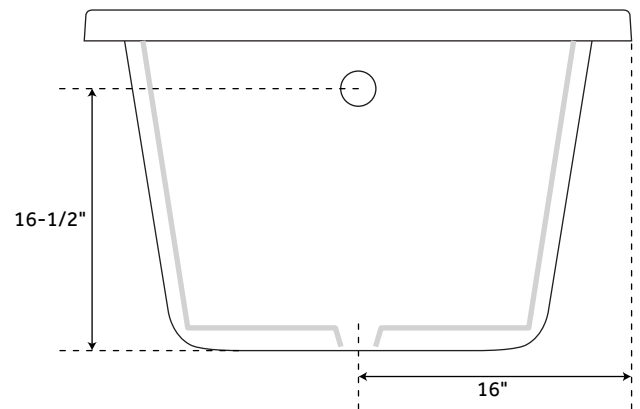

INSIDE OF BATH

- (8) HIGH-FLOW DIRECTIONAL AND VOLUME-ADJUSTABLE WHIRLPOOL JETS
- (65) CHANNEL-FED AIRJETS (air bath and total massage)

WHIRLPOOL JET

ELECTRICAL CONFIGURATIONS

WHIRLPOOL WITH INSTALLED AIR SWITCH

TOTAL MASSAGE CIRCUIT WITH OPTIONAL HEATER

AIR BATH CIRCUIT

60" x 32" BRADENTON

ACRYLIC DROP-IN TUB

SKU: 948046

FEATURES

- Product Finish: White
- Overflow Hole: Yes
- Shape: Rectangle
- Material: Acrylic
- Length: 59-1/2"
- Width: 32"
- Height: 21"
- Tub Interior Length: 41"
- Tub Interior Width: 20"
- Water Depth To Overflow: 16-1/2"
- Drain Included: Optional
- Drain Placement: End
- Faucet Included: No
- Water Capacity (Gallons): 48
- All dimensions ($\pm 1/2"$).