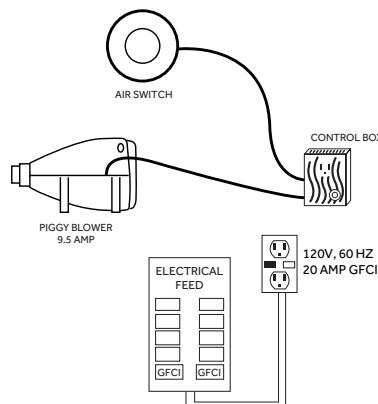

INSTALLATION

- Whirlpool and Total Massage units require dedicated 20 Amp, 120V service
- You must provide a receptacle with a 20 Amp configuration
- Electrical outlet must be mounted 4" (101mm) above the floor line and 12" max (305mm) inside from the edge of the bathtub, or in accordance with local building and electrical codes

INTEGRATED CONTROL PANEL

- Whirlpool Baths: Equipped with on/off switch actuator. Each depression of the switch will activate the pump
- Air Baths: Equipped with a 3-speed air switch actuator. Each depression of the switch will change the flow of air
- Total Massage Baths: Equipped with both an on/off air switch actuator for whirlpool function and 3-speed air switch actuator for air function

INSIDE OF BATH

- (8) HIGH-FLOW DIRECTIONAL AND VOLUME-ADJUSTABLE WHIRLPOOL JETS
- (65) CHANNEL-FED AIRJETS (air bath and total massage)

WHIRLPOOL JET

ELECTRICAL CONFIGURATIONS

WHIRLPOOL WITH INSTALLED AIR SWITCH

TOTAL MASSAGE CIRCUIT WITH OPTIONAL HEATER

AIR BATH CIRCUIT

60" x 32" BRADENTON

ACRYLIC DROP-IN TUB

SKU: 948046

FEATURES

- Product Finish: White
- Overflow Hole: Yes
- Shape: Rectangle
- Material: Acrylic
- Length: 59-1/2"
- Width: 32"
- Height: 21"
- Tub Interior Length: 41"
- Tub Interior Width: 20"
- Water Depth To Overflow: 16-1/2"
- Drain Included: Optional
- Drain Placement: End
- Faucet Included: No
- Water Capacity (Gallons): 48
- All dimensions ($\pm 1/2"$).