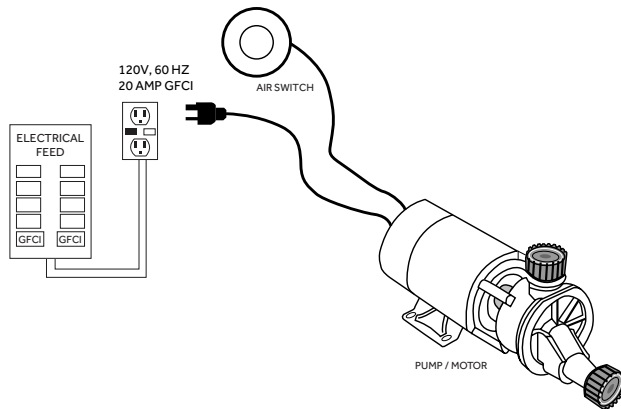

INSTALLATION

- Whirlpool and Total Massage units require dedicated 20 Amp, 120V service
- You must provide a receptacle with a 20 Amp configuration
- Electrical outlet must be mounted 4" (101mm) above the floor line and 12" max (305mm) inside from the edge of the bathtub, or in accordance with local building and electrical codes

INTEGRATED CONTROL PANEL

- Whirlpool Baths: Equipped with on/off switch actuator. Each depression of the switch will activate the pump
- Air Baths: Equipped with a 3-speed air switch actuator. Each depression of the switch will change the flow of air
- Total Massage Baths: Equipped with both an on/off air switch actuator for whirlpool function and 3-speed air switch actuator for air function

INSIDE OF BATH

- (8) HIGH-FLOW DIRECTIONAL AND VOLUME-ADJUSTABLE WHIRLPOOL JETS
- (65) CHANNEL-FED AIRJETS (air bath and total massage)

WHIRLPOOL JET

ELECTRICAL CONFIGURATIONS

WHIRLPOOL WITH INSTALLED AIR SWITCH

TOTAL MASSAGE CIRCUIT WITH OPTIONAL HEATER

AIR BATH CIRCUIT

60" x 32" BRADENTON

ACRYLIC DROP-IN TUB

SKU: 948046

FEATURES

- Product Finish: White
- Overflow Hole: Yes
- Shape: Rectangle
- Material: Acrylic
- Length: 59-1/2"
- Width: 32"
- Height: 21"
- Tub Interior Length: 41"
- Tub Interior Width: 20"
- Water Depth To Overflow: 16-1/2"
- Drain Included: Optional
- Drain Placement: End
- Faucet Included: No
- Water Capacity (Gallons): 48
- All dimensions ($\pm 1/2"$).