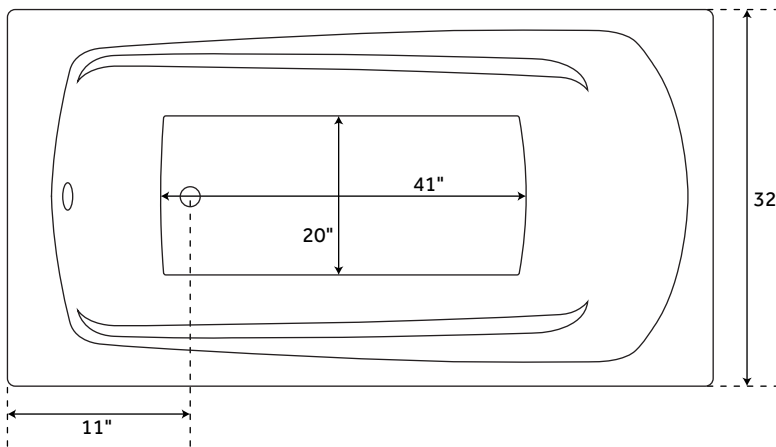

INSIDE OF BATH

- (8) HIGH-FLOW DIRECTIONAL AND VOLUME-ADJUSTABLE WHIRLPOOL JETS
- (65) CHANNEL-FED AIRJETS (air bath and total massage)

WHIRLPOOL JET

ELECTRICAL CONFIGURATIONS

WHIRLPOOL WITH INSTALLED AIR SWITCH

TOTAL MASSAGE CIRCUIT WITH OPTIONAL HEATER

AIR BATH CIRCUIT

60" x 32" BRADENTON

ACRYLIC DROP-IN TUB

SKU: 948046

FEATURES

- Product Finish: White
- Overflow Hole: Yes
- Shape: Rectangle
- Material: Acrylic
- Length: 59-1/2"
- Width: 32"
- Height: 21"
- Tub Interior Length: 41"
- Tub Interior Width: 20"
- Water Depth To Overflow: 16-1/2"
- Drain Included: Optional
- Drain Placement: End
- Faucet Included: No
- Water Capacity (Gallons): 48
- All dimensions ($\pm 1/2"$).