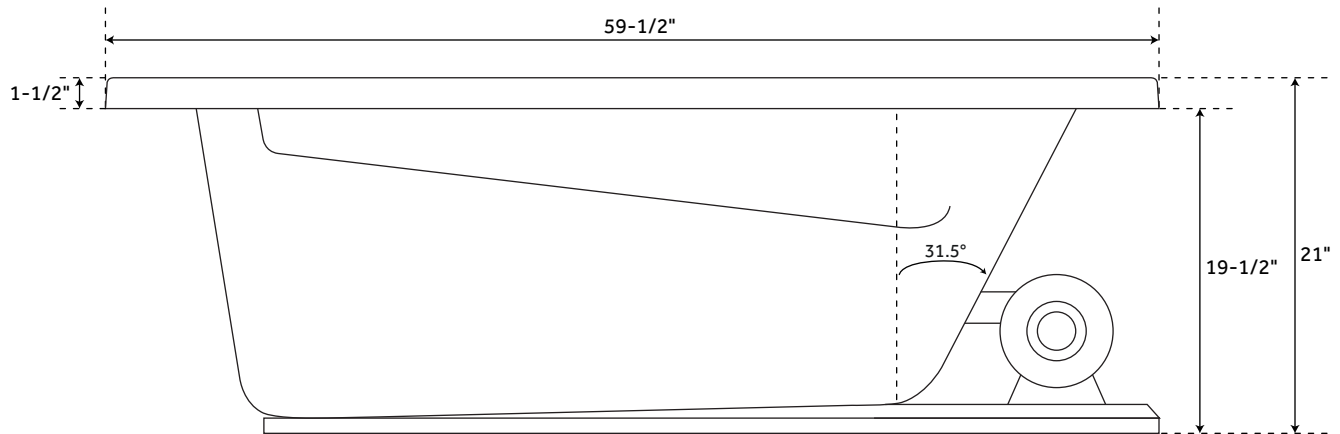

INSIDE OF BATH

- (8) HIGH-FLOW DIRECTIONAL AND VOLUME-ADJUSTABLE WHIRLPOOL JETS
- (65) CHANNEL-FED AIRJETS (air bath and total massage)

WHIRLPOOL JET

ELECTRICAL CONFIGURATIONS

WHIRLPOOL WITH INSTALLED AIR SWITCH

TOTAL MASSAGE CIRCUIT WITH OPTIONAL HEATER

AIR BATH CIRCUIT

60" x 32" BRADENTON

ACRYLIC DROP-IN TUB

SKU: 948046

FEATURES

- Product Finish: White
- Overflow Hole: Yes
- Shape: Rectangle
- Material: Acrylic
- Length: 59-1/2"
- Width: 32"
- Height: 21"
- Tub Interior Length: 41"
- Tub Interior Width: 20"
- Water Depth To Overflow: 16-1/2"
- Drain Included: Optional
- Drain Placement: End
- Faucet Included: No
- Water Capacity (Gallons): 48
- All dimensions ($\pm 1/2"$).