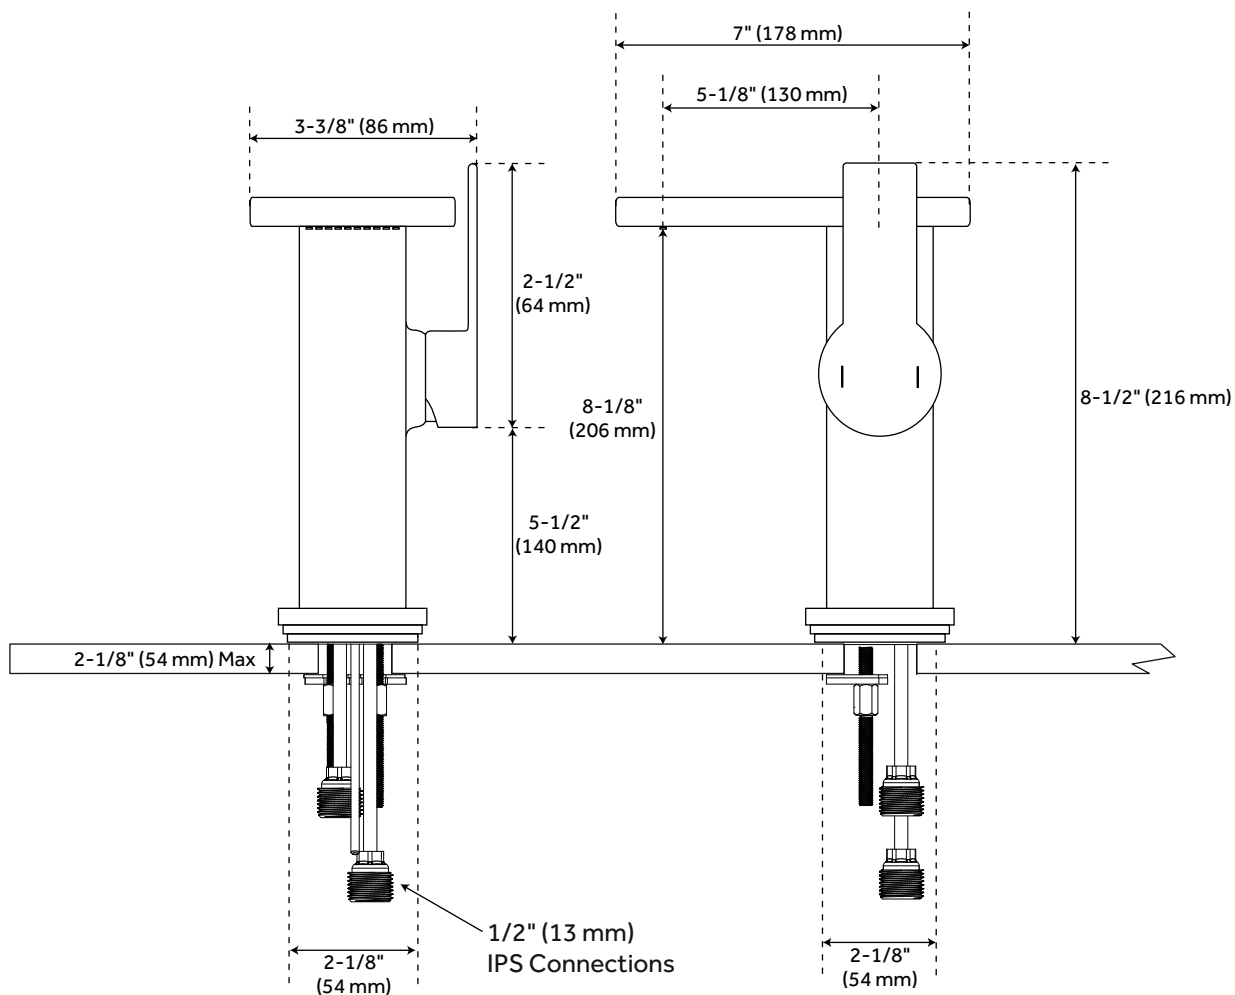

HOLLYN

SINGLE-HOLE VESSEL FAUCET WITH POP-UP DRAIN

SKU: 947995

FEATURES

Installation Type: Vessel
Faucet Centers: Single-Hole
Features: Waterfall
Faucet Material: Brass
Length: 3-3/8"
Width: 7"
Height: 8-1/2"
Height To Spout: 8-1/8"
Spout Reach: 5-1/8"
Base Plate Length: 2-1/8"
Base Plate Width: 2-1/8"
Handle Length: 2-1/2"
Height to Bottom of Handle: 5-1/2"
Ceramic Disc Cartridges: Yes
Hot and Cold Indicators: Yes
IPS: 1/2"
Drain Included: Yes
Overflow Hole: Yes
Maximum Flow Rate: 1.2