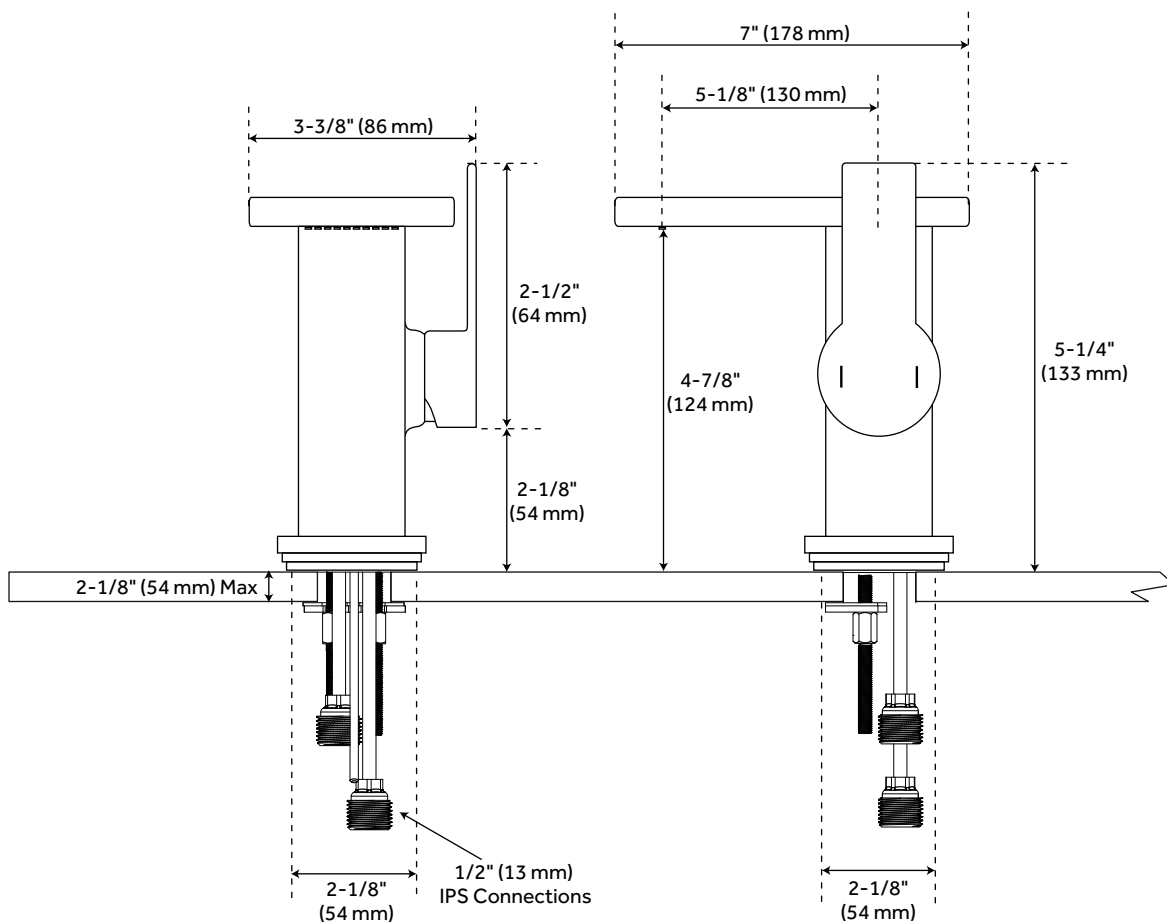

## SINGLE-HOLE BATHROOM FAUCET WITH POP-UP DRAIN

SKU: 947994

### FEATURES

Installation Type: Single-Hole  
Faucet Centers: Single-Hole  
Handle Type: Lever  
Features: Waterfall  
Faucet Material: Brass  
Length: 3-3/8"  
Width: 7"  
Height: 5-1/4"  
Height To Spout: 4-7/8"  
Spout Reach: 5-1/8"  
Base Plate Length: 2-1/8"  
Base Plate Width: 2-1/8"  
Handle Length: 2-1/2"  
Height to Bottom of Handle: 2-1/8"  
Ceramic Disc Cartridges: Yes  
Hot and Cold Indicators: Yes  
IPS: 1/2"  
Drain Included: Yes  
Overflow Hole: Yes  
Maximum Flow Rate: 1.2