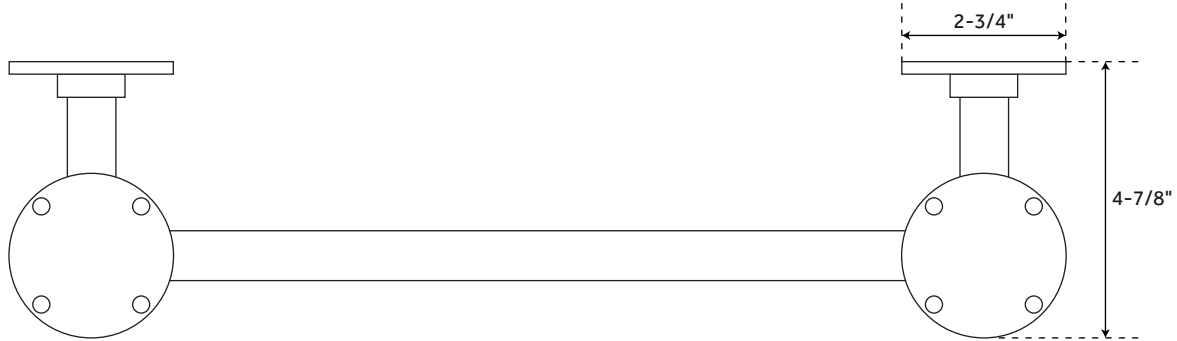

WATTS

TOWEL BAR WITH SHELF BRACKETS

SKU: 947829

FEATURES

Installation Type: Wall Mount
Design: Modern
Material: Brass
Length: 27-1/2"
Height: 4-1/2"
Depth: 4-7/8"
Base Plate Length: 2-3/4"
Base Plate Height: 2-3/4"
Mounting Hardware Included: Yes
Mounting Hardware Concealed: No
Shelf Included: No
Assembly Required: No
Weight Limit (lbs): 20

SIGNATURE HARDWARE LIFETIME WARRANTY

See website for warranty information

All measurements are approximate. Measurements may vary +/- 1/2".

REVISED 07/10/2019