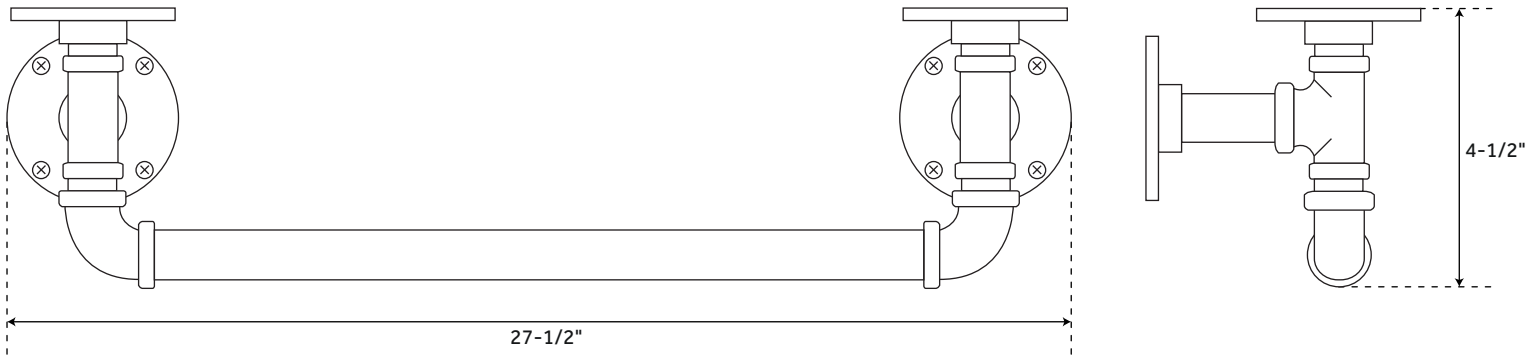

WATTS

TOWEL BAR WITH SHELF BRACKETS

SKU: 947829

FEATURES

Installation Type: Wall Mount
Design: Modern
Material: Brass
Length: 27-1/2"
Height: 4-1/2"
Depth: 4-7/8"
Base Plate Length: 2-3/4"
Base Plate Height: 2-3/4"
Mounting Hardware Included: Yes
Mounting Hardware Concealed: No
Shelf Included: No
Assembly Required: No
Weight Limit (lbs): 20

SIGNATURE HARDWARE LIFETIME WARRANTY

See website for warranty information

All measurements are approximate. Measurements may vary +/- 1/2".

REVISED 07/10/2019