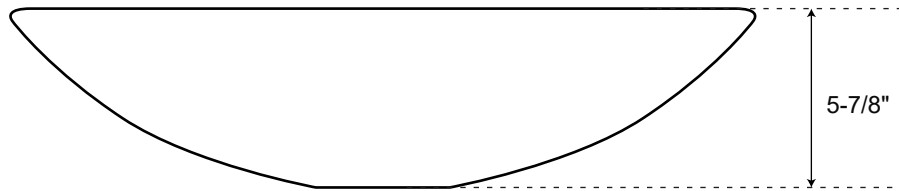

CENTAURI

MATTE RESIN VESSEL SINK

SKU: 946799, 946800, 946801, 946802

FEATURES

Shape: Rectangle
Sink Material: Resin
Number of Basins: 1
Sink Installation: Vessel
Faucet Centers: No Faucet Hole
Overflow Hole: No
Length: 23-1/8"
Width: 14-5/8"
Height: 5-7/8"
Basin Length: 21-5/8"
Basin Width: 13-3/4"
Rim Thickness: 1/2"
Fits Drain Hole Size: 1-1/2"
Exterior Treatment: Smooth
Interior Treatment: Smooth
Drain Included: No
Faucet Included: No