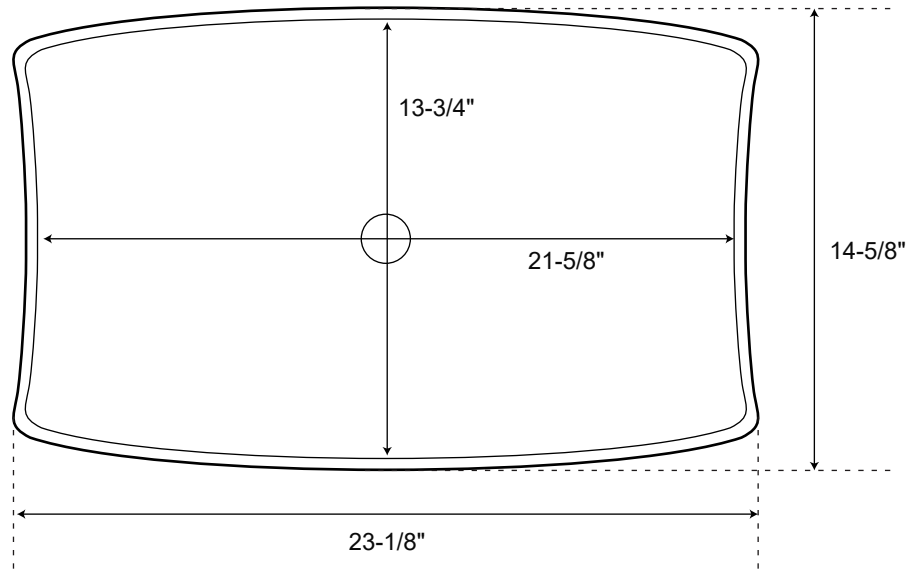

CENTAURI

MATTE RESIN VESSEL SINK

SKU: 946799, 946800, 946801, 946802

FEATURES

Shape: Rectangle
Sink Material: Resin
Number of Basins: 1
Sink Installation: Vessel
Faucet Centers: No Faucet Hole
Overflow Hole: No
Length: 23-1/8"
Width: 14-5/8"
Height: 5-7/8"
Basin Length: 21-5/8"
Basin Width: 13-3/4"
Rim Thickness: 1/2"
Fits Drain Hole Size: 1-1/2"
Exterior Treatment: Smooth
Interior Treatment: Smooth
Drain Included: No
Faucet Included: No

SIGNATURE HARDWARE LIFETIME WARRANTY

See website for warranty information

All measurements are approximate. Measurements may vary +/- 1/2".

REVISED 04/15/2019