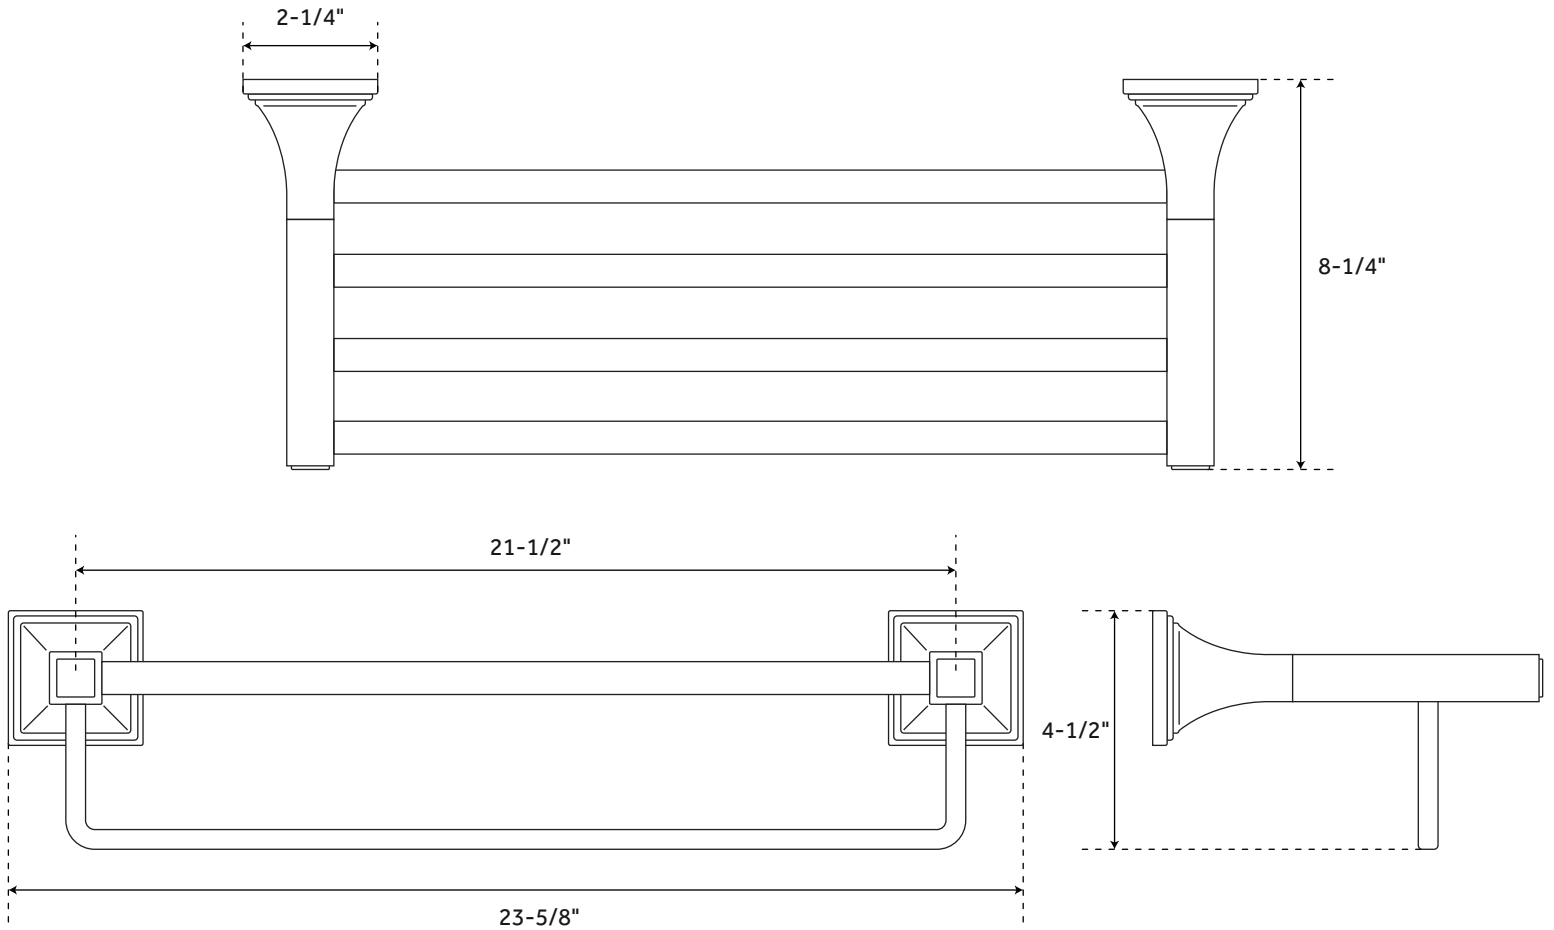

PINECREST

TOWEL RACK

SKU: 946633

FEATURES

Design: Modern
Length: 23-5/8"
Height: 4-1/2"
Depth: 8-1/4"
Base Plate Length: 2-1/4"
Base Plate Height: 2-1/4"
Mounting Hardware Included: Yes
Mounting Hardware Concealed: Yes
Assembly Required: No
Centers: 21-1/2"