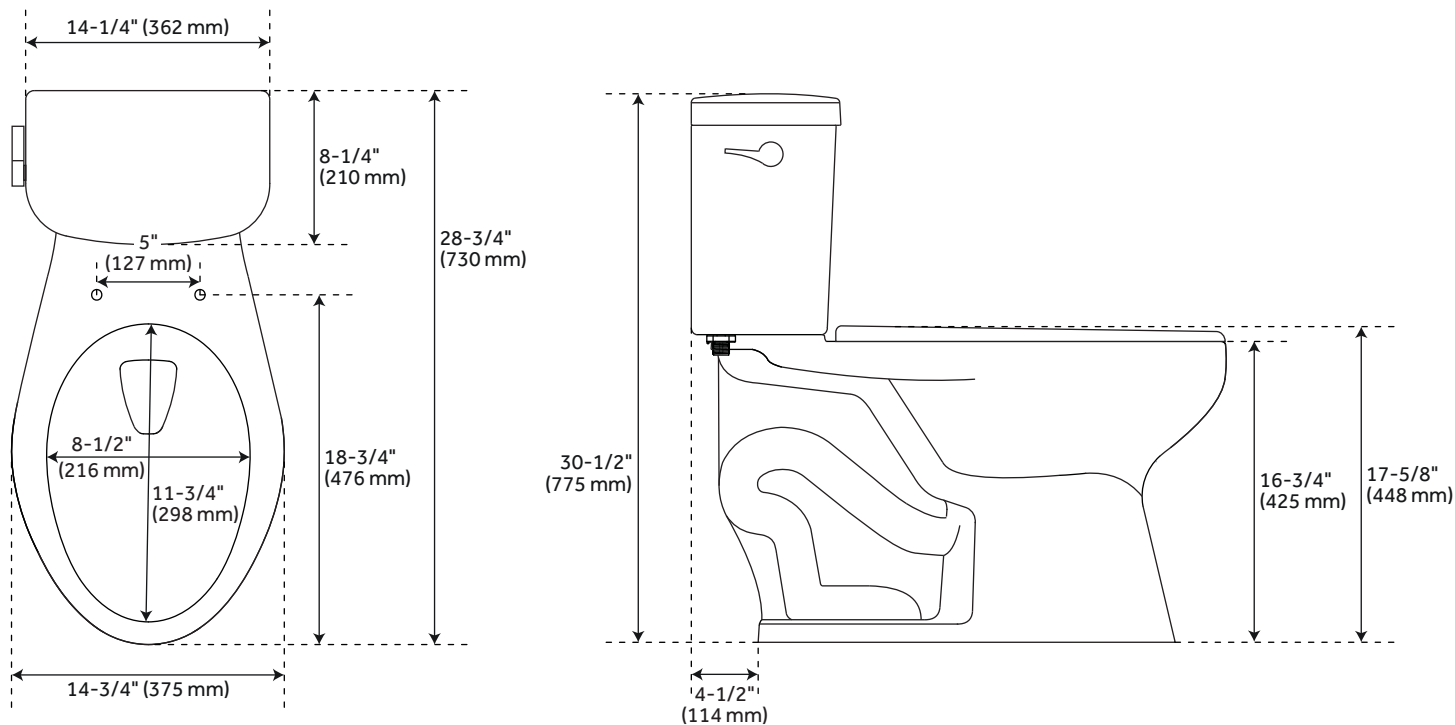

SARASOTA

ELONGATED TWO-PIECE TOILET - ADA COMPLIANT

SKU: 946604

FEATURES

- Product Finish: White
- Material: Porcelain
- Bowl Shape: Elongated
- Hardware Finish: Chrome
- Visible Trapway
- Toilet Seat Included: Optional
- Optional Standard Seat Features Soft-Close Mechanism
- Toilet with a Standard Seat Meets ADA Requirements when Installed According to ADA Guidelines

CONTENTS

TOILET PAGE 2

REVISED 04/08/2021

SARASOTA

ELONGATED TWO-PIECE TOILET - ADA COMPLIANT

SKU: 946604

FEATURES

Rough In: 12"
Length: 14-1/4"
Height: 30-1/2"
Depth: 28-3/4"
Bowl Height: 16-3/4"
Gallons Per Flush: 1.28 (4.8 Lpf)

CODES/STANDARDS

cUPC
ASME A112.19.2/CSA B45.1
ICC/ASNI A117.1 (when installed
according to ADA standards)
WaterSense
CEC Listed
Massachusetts Accepted

PRODUCT IMAGE

All dimensions and specifications are nominal and may vary. Use actual products for accuracy in critical situations.

PAGE 2
Code: SHSR200, SHSR240

TRADITIONAL

OPTIONAL ULTRA SLIM EASY CLEAN TOILET SEAT - ELONGATED BOWL

SKU: 948379

FEATURES

- Bowl Shape: Elongated
- Length: 14"
- Width: 17-7/8"
- Height: 2-1/4"

PRODUCT IMAGE