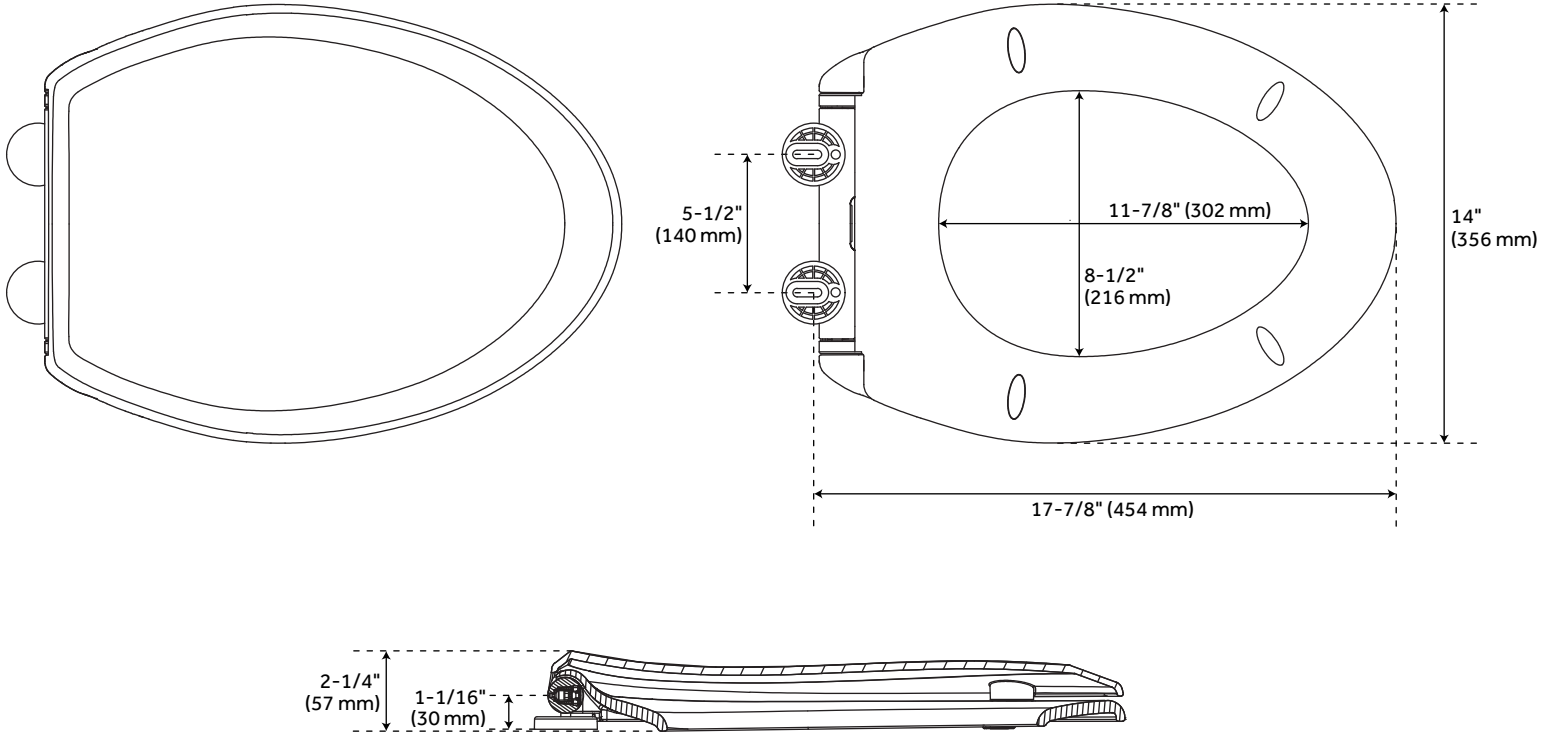

SARASOTA

ELONGATED TWO-PIECE TOILET - ADA COMPLIANT

SKU: 946604

FEATURES

- Product Finish: White
- Material: Porcelain
- Bowl Shape: Elongated
- Hardware Finish: Chrome
- Visible Trapway
- Toilet Seat Included: Optional
- Optional Standard Seat Features Soft-Close Mechanism
- Toilet with a Standard Seat Meets ADA Requirements when Installed According to ADA Guidelines

CONTENTS

TOILET PAGE 2

REVISED 04/08/2021

SARASOTA

ELONGATED TWO-PIECE TOILET - ADA COMPLIANT

SKU: 946604

FEATURES

Rough In: 12"
Length: 14-1/4"
Height: 30-1/2"
Depth: 28-3/4"
Bowl Height: 16-3/4"
Gallons Per Flush: 1.28 (4.8 Lpf)

CODES/STANDARDS

cUPC
ASME A112.19.2/CSA B45.1
ICC/ASNI A117.1 (when installed
according to ADA standards)
WaterSense
CEC Listed
Massachusetts Accepted

PRODUCT IMAGE

All dimensions and specifications are nominal and may vary. Use actual products for accuracy in critical situations.

PAGE 2
Code: SHSR200, SHSR240

TRADITIONAL

OPTIONAL ULTRA SLIM EASY CLEAN TOILET SEAT - ELONGATED BOWL

SKU: 948379

FEATURES

- Bowl Shape: Elongated
- Length: 14"
- Width: 17-7/8"
- Height: 2-1/4"

PRODUCT IMAGE