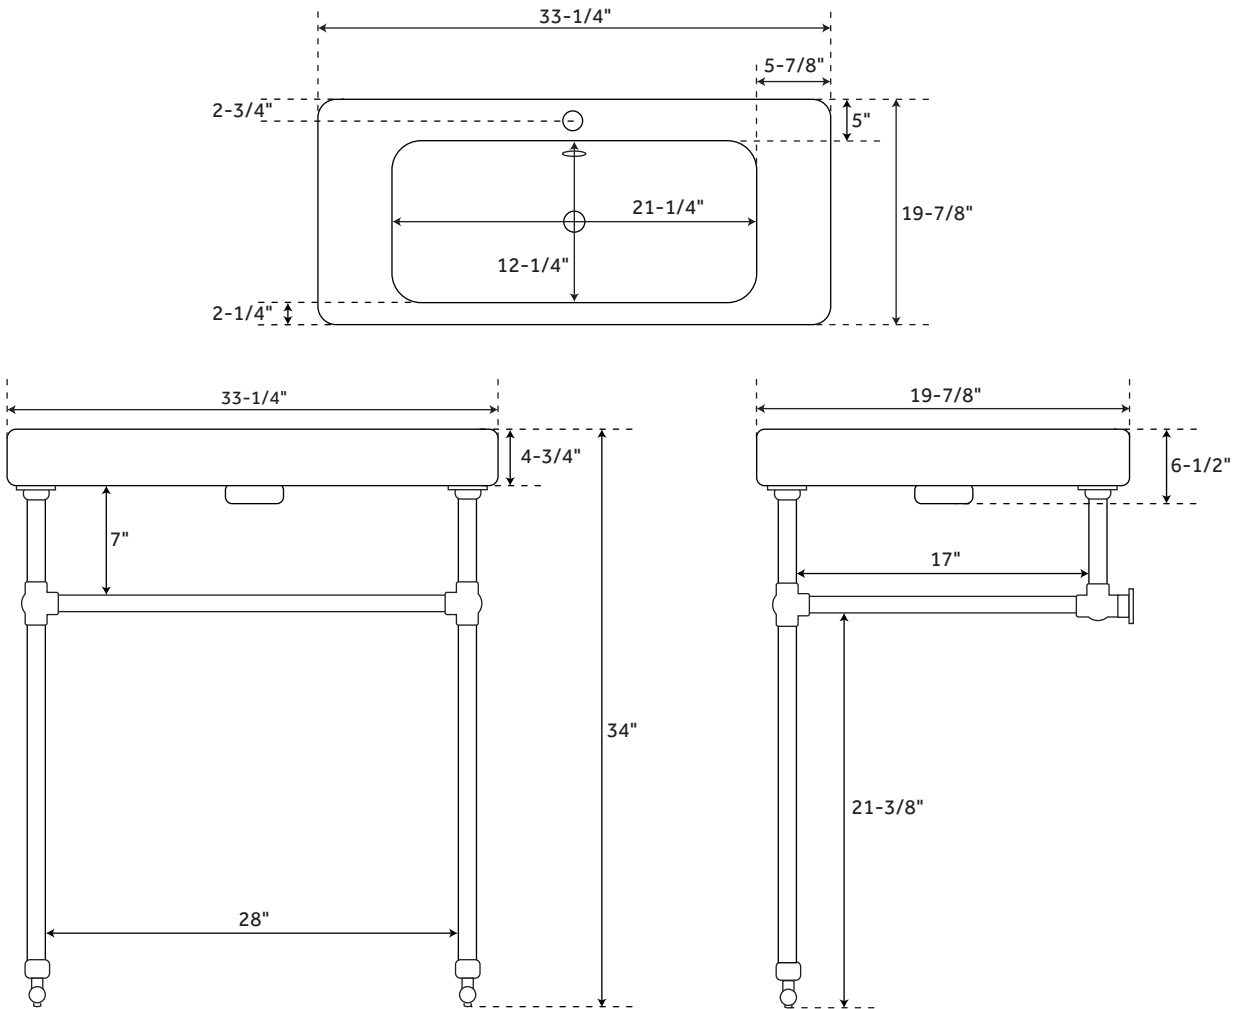

34" BURLESON

PORCELAIN CONSOLE SINK WITH BRASS STAND

SKU: 937105, 946506, 946507, 946508, 946509, 946510, 946512, 946513, 946514, 946515, 946516

FEATURES

- Number of Basins: 1
- Product Color: White
- Faucet Centers: Single-Hole
- Overflow Hole: Yes
- Length: 33-1/4"
- Width: 19-7/8"
- Height: 34"
- Basin Length: 21-1/4"
- Basin Width: 12-1/4"
- Basin Depth: 4-3/8"
- Water Depth To Overflow: 2-7/8"
- Drain Size: 1-1/2"
- Mounting Hardware Included: Yes
- Drain Included: Optional
- Faucet Included: No
- Stand Material: Brass
- 1" OD brass tubing