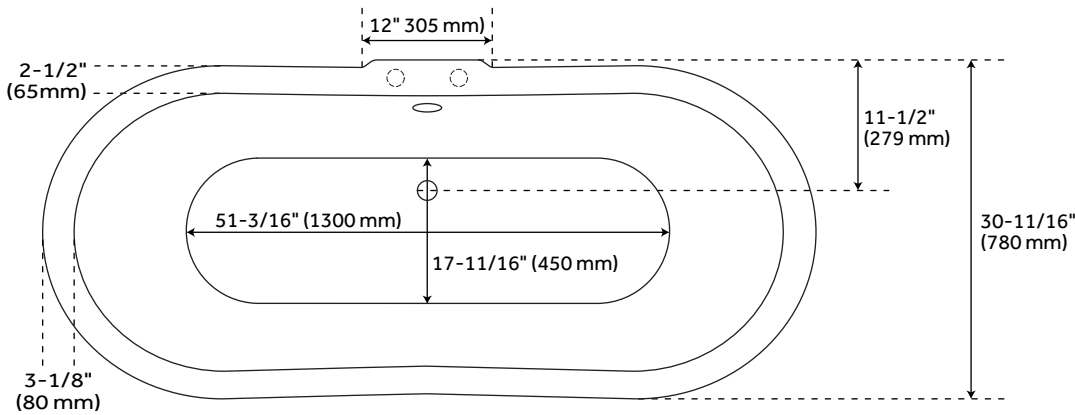

72" LENA

CAST IRON CLAWFOOT TUB - 7" RIM HOLES - MONARCH IMPERIAL FEET

SKU: 946168-72-RH

FEATURES

- Design: Traditional
- Overflow Hole: Yes
- Shape: Oval
- Material: Cast Iron
- Exterior Treatment: Hand-Smoothed, Painted White
- Interior Treatment: White Porcelain Enamel
- Feet Type: Imperial
- Feet Material: Cast Iron
- Tap Deck: Yes
- Drain Included: Optional
- Faucet Included: No
- Faucet Drillings: Tap Deck - 7" Rim Holes
- Built-In Adjusters: Yes
- Overflow Drain Will Include: Extended Pop-Up
Drain With Swivel Head, a Daisy Wheel
Overflow, Which Remain Open to Allow
Water Into the Drain

CONTENTS

72" TUB PAGE 2

REVISED 07/08/2021

72" LENA

CAST IRON CLAWFOOT TUB - 7" RIM HOLES - MONARCH IMPERIAL FEET

SKU: 946168-72-RH

FEATURES

- Length: 72"
- Width: 30-11/16"
- Height: 28-3/4"
- Tub Interior Length: 51-3/16"
- Tub Interior Width: 17-11/16"
- Water Depth to Rim: 18-1/2"
- Water Depth to Overflow: 13-3/4"
- Water Capacity (Gallons): 54
- Tub Weight Uncrated (lbs): 411

PRODUCT IMAGE

All dimensions and specifications are nominal and may vary. Use actual products for accuracy in critical situations.

PAGE 2