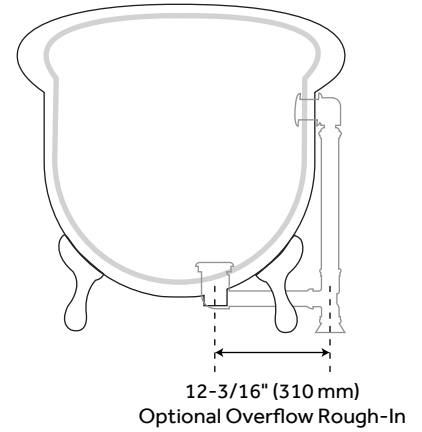

72" LENA

CAST IRON CLAWFOOT TUB - 7" RIM HOLES - MONARCH IMPERIAL FEET

SKU: 946168-72-RH

FEATURES

- Design: Traditional
- Overflow Hole: Yes
- Shape: Oval
- Material: Cast Iron
- Exterior Treatment: Hand-Smoothed, Painted White
- Interior Treatment: White Porcelain Enamel
- Feet Type: Imperial
- Feet Material: Cast Iron
- Tap Deck: Yes
- Drain Included: Optional
- Faucet Included: No
- Faucet Drillings: Tap Deck - 7" Rim Holes
- Built-In Adjusters: Yes
- Overflow Drain Will Include: Extended Pop-Up
Drain With Swivel Head, a Daisy Wheel
Overflow, Which Remain Open to Allow
Water Into the Drain

CONTENTS

72" TUB PAGE 2

REVISED 07/08/2021

72" LENA

CAST IRON CLAWFOOT TUB - 7" RIM HOLES - MONARCH IMPERIAL FEET

SKU: 946168-72-RH

FEATURES

- Length: 72"
- Width: 30-11/16"
- Height: 28-3/4"
- Tub Interior Length: 51-3/16"
- Tub Interior Width: 17-11/16"
- Water Depth to Rim: 18-1/2"
- Water Depth to Overflow: 13-3/4"
- Water Capacity (Gallons): 54
- Tub Weight Uncrated (lbs): 411

PRODUCT IMAGE

All dimensions and specifications are nominal and may vary. Use actual products for accuracy in critical situations.

PAGE 2