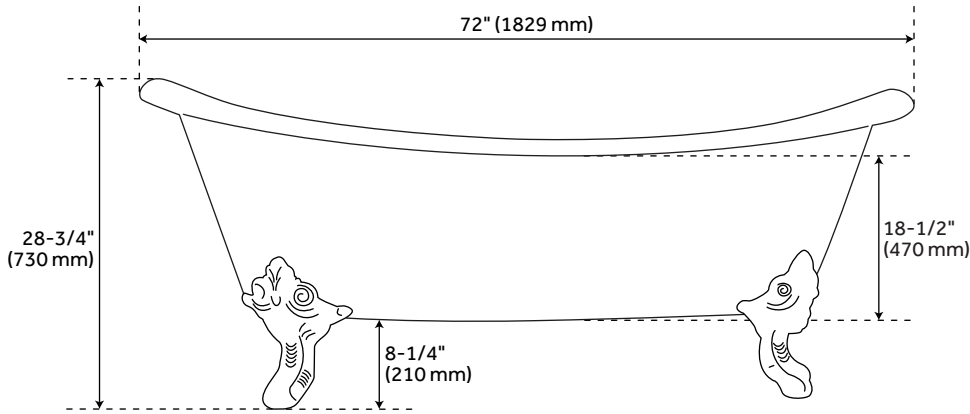

72" LENA

CAST IRON CLAWFOOT TUB - 7" RIM HOLES - MONARCH IMPERIAL FEET

SKU: 946168-72-RH

FEATURES

- Design: Traditional
- Overflow Hole: Yes
- Shape: Oval
- Material: Cast Iron
- Exterior Treatment: Hand-Smoothed, Painted White
- Interior Treatment: White Porcelain Enamel
- Feet Type: Imperial
- Feet Material: Cast Iron
- Tap Deck: Yes
- Drain Included: Optional
- Faucet Included: No
- Faucet Drillings: Tap Deck - 7" Rim Holes
- Built-In Adjusters: Yes
- Overflow Drain Will Include: Extended Pop-Up
Drain With Swivel Head, a Daisy Wheel
Overflow, Which Remain Open to Allow
Water Into the Drain

CONTENTS

72" TUB PAGE 2

REVISED 07/08/2021

72" LENA

CAST IRON CLAWFOOT TUB - 7" RIM HOLES - MONARCH IMPERIAL FEET

SKU: 946168-72-RH

FEATURES

- Length: 72"
- Width: 30-11/16"
- Height: 28-3/4"
- Tub Interior Length: 51-3/16"
- Tub Interior Width: 17-11/16"
- Water Depth to Rim: 18-1/2"
- Water Depth to Overflow: 13-3/4"
- Water Capacity (Gallons): 54
- Tub Weight Uncrated (lbs): 411

PRODUCT IMAGE

All dimensions and specifications are nominal and may vary. Use actual products for accuracy in critical situations.

PAGE 2