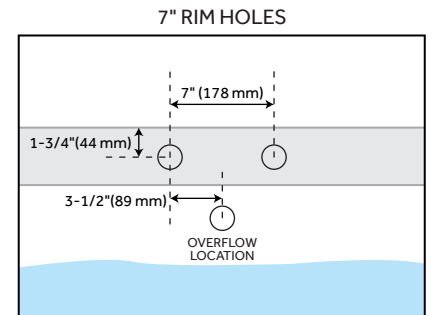

72" LENA

CAST IRON CLAWFOOT TUB - 7" RIM HOLES - MONARCH IMPERIAL FEET

SKU: 946168-72-RH

FEATURES

- Design: Traditional
- Overflow Hole: Yes
- Shape: Oval
- Material: Cast Iron
- Exterior Treatment: Hand-Smoothed, Painted White
- Interior Treatment: White Porcelain Enamel
- Feet Type: Imperial
- Feet Material: Cast Iron
- Tap Deck: Yes
- Drain Included: Optional
- Faucet Included: No
- Faucet Drillings: Tap Deck - 7" Rim Holes
- Built-In Adjusters: Yes
- Overflow Drain Will Include: Extended Pop-Up
Drain With Swivel Head, a Daisy Wheel
Overflow, Which Remain Open to Allow
Water Into the Drain

CONTENTS

72" TUB PAGE 2

REVISED 07/08/2021

72" LENA

CAST IRON CLAWFOOT TUB - 7" RIM HOLES - MONARCH IMPERIAL FEET

SKU: 946168-72-RH

FEATURES

- Length: 72"
- Width: 30-11/16"
- Height: 28-3/4"
- Tub Interior Length: 51-3/16"
- Tub Interior Width: 17-11/16"
- Water Depth to Rim: 18-1/2"
- Water Depth to Overflow: 13-3/4"
- Water Capacity (Gallons): 54
- Tub Weight Uncrated (lbs): 411

PRODUCT IMAGE

All dimensions and specifications are nominal and may vary. Use actual products for accuracy in critical situations.

PAGE 2