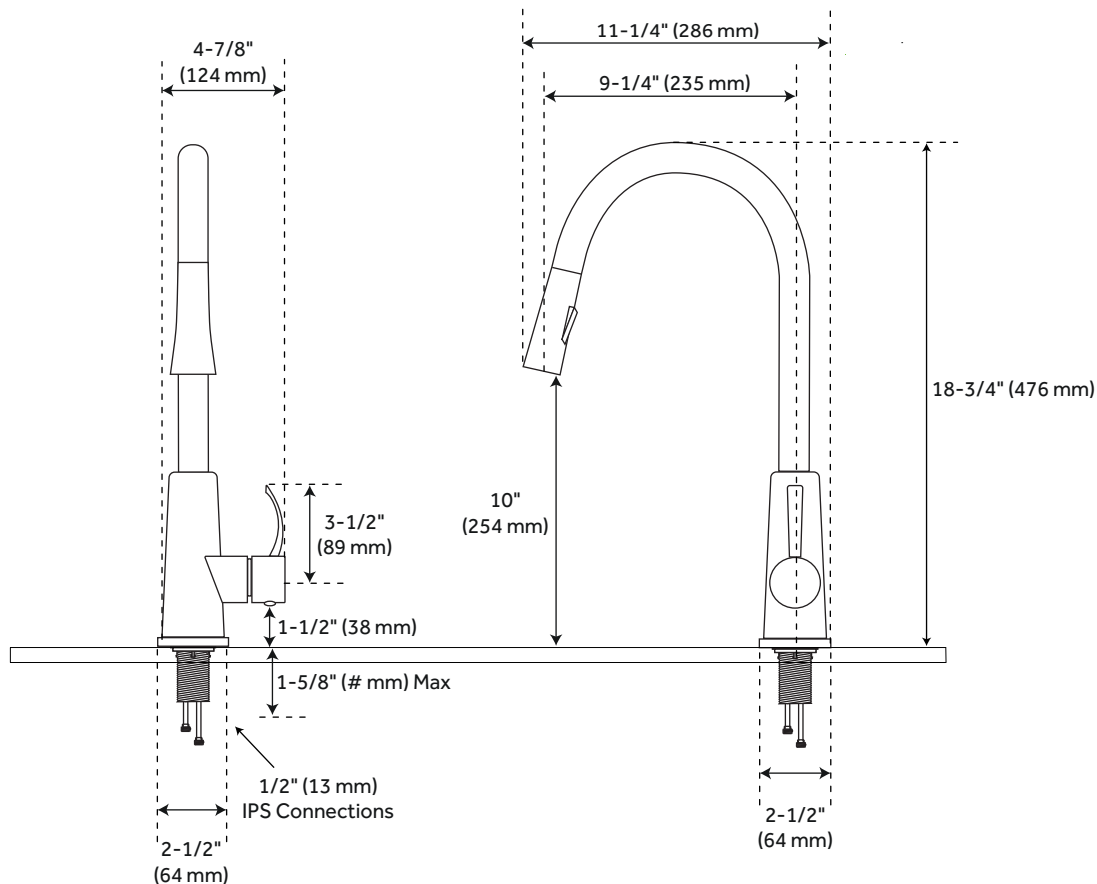

## SINGLE-HOLE PULL-DOWN KITCHEN FAUCET

SKU: 944757

### FEATURES

Installation Type: Single-Hole  
Faucet Holes: 1  
Hand Sprayer Material: ABS  
Max. Countertop Thickness: 1-5/8"  
Faucet Centers: Single-Hole  
Handle Type: Lever  
Features: Pull-Down  
Faucet Material: Brass  
Length: 4-7/8"  
Width: 11-1/4"  
Height: 18-3/4"  
Height To Spout: 10"  
Spout Reach: 9-1/4"  
Swivel Spout: Yes  
Base Plate Diameter: 2-1/2"  
Handle Length: 3-1/2"  
Height to Bottom of Handle: 1-1/2"  
Ceramic Disc Cartridges: Yes  
Hot and Cold Indicators: Yes  
IPS: 1/2"  
Drain Included: No  
Maximum Flow Rate: 1.8 gpm (gallons per minute)