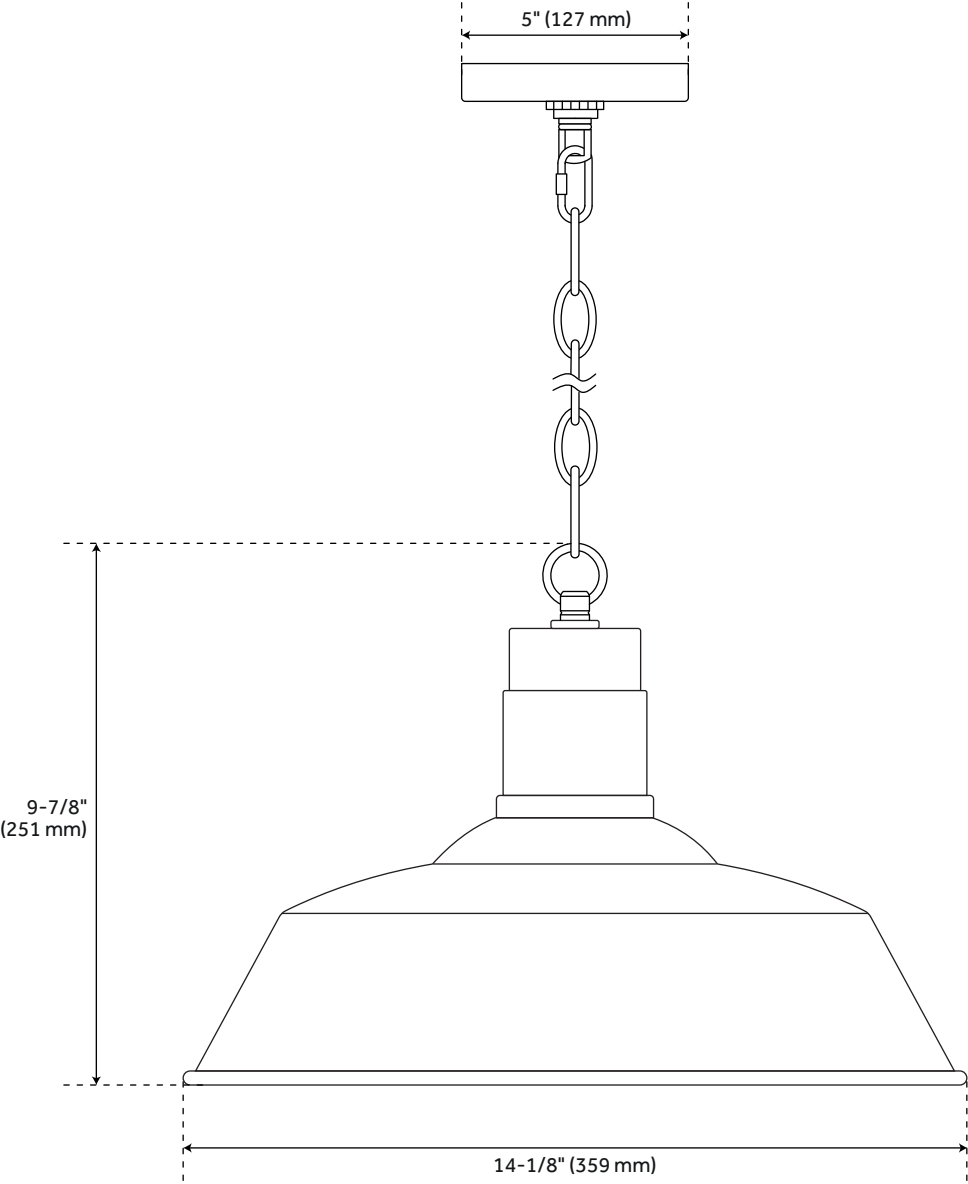

WETHERBURN SINGLE LIGHT OUTDOOR PENDANT

SKU: 944715
PHEL5502

All dimensions and specifications are nominal and may vary. Use actual products for accuracy in critical situations.

Code: PHEL5502