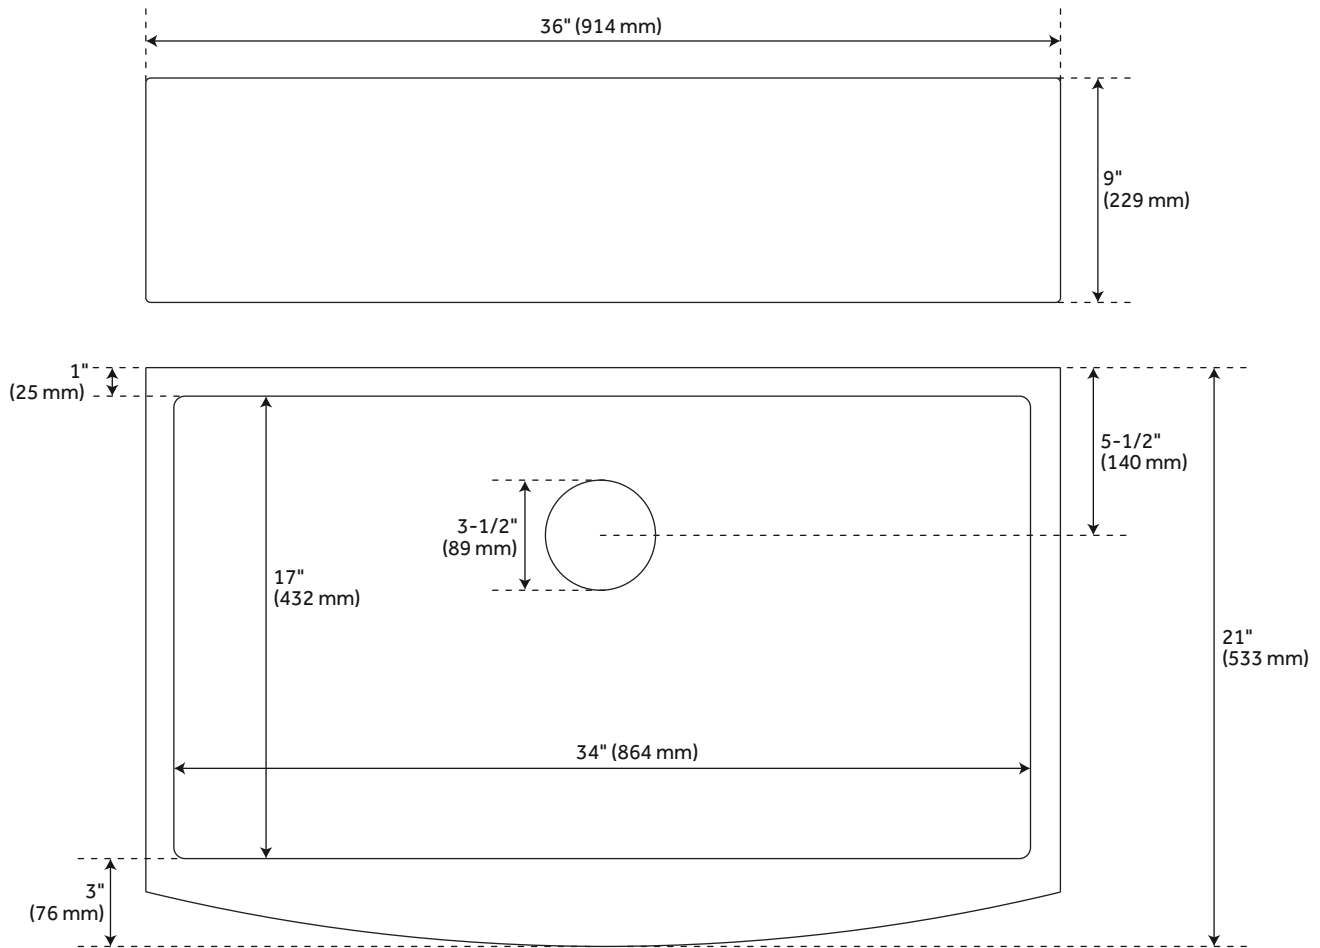

36" ATLAS

STAINLESS STEEL FARMHOUSE SINK - CURVED APRON - MATTE GOLD

SKU: 944662

FEATURES

- Material: Stainless Steel
- Basin Split: Single
- Apron Design: Curved
- Faucet Centers: No Faucet Hole
- Number of Basins: 1
- Metal Gauge/Thickness: 16 Gauge
- Faucet Included: No
- Drain Included: Optional
- Sink Installation: Farmhouse
- Sound Insulation Coating/Pads on Sides and Bottom
- Rear Drain Location

CONTENTS

- 36" SINK PAGE 2
- SINK GRID PAGE 3

REVISED 03/15/2021

36" ATLAS

STAINLESS STEEL FARMHOUSE SINK - CURVED APRON - MATTE GOLD

SKU: 944662

FEATURES

- Length: 36"
- Width: 21"
- Height: 9"
- Basin Length: 34"
- Basin Width: 17"
- Water Depth to Rim: 8-5/8"
- Apron Front Rim Thickness: 3"
- Side and Back Rim Thickness: 1"
- Drain Size: 3-1/2"

CODES/STANDARDS

- cUPC
- ASME A112.19.3/CSA B45.4
- Massachusetts Accepted

PRODUCT IMAGE

ATLAS

SINGLE BOWL SINK GRID

SKU: 951150

FEATURES

- Length: 33-9/16"
- Width: 16-9/16"
- Height: 1"
- Fits Drain Size: 3-1/2"