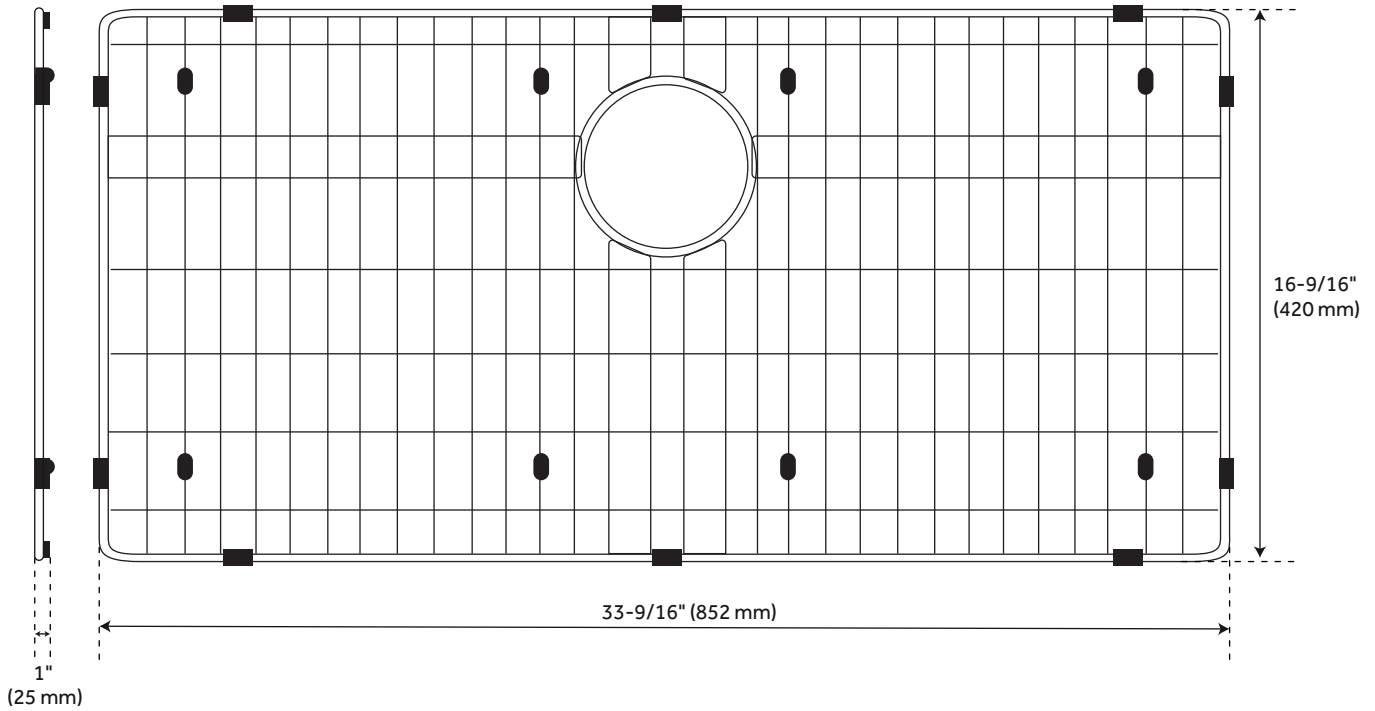

CONTENTS

- 36" SINK PAGE 2
- SINK GRID PAGE 3

REVISED 03/15/2021

36" ATLAS

STAINLESS STEEL FARMHOUSE SINK - CURVED APRON - MATTE GOLD

SKU: 944662

FEATURES

- Length: 36"
- Width: 21"
- Height: 9"
- Basin Length: 34"
- Basin Width: 17"
- Water Depth to Rim: 8-5/8"
- Apron Front Rim Thickness: 3"
- Side and Back Rim Thickness: 1"
- Drain Size: 3-1/2"

CODES/STANDARDS

- cUPC
- ASME A112.19.3/CSA B45.4
- Massachusetts Accepted

PRODUCT IMAGE

ATLAS

SINGLE BOWL SINK GRID

SKU: 951150

FEATURES

- Length: 33-9/16"
- Width: 16-9/16"
- Height: 1"
- Fits Drain Size: 3-1/2"