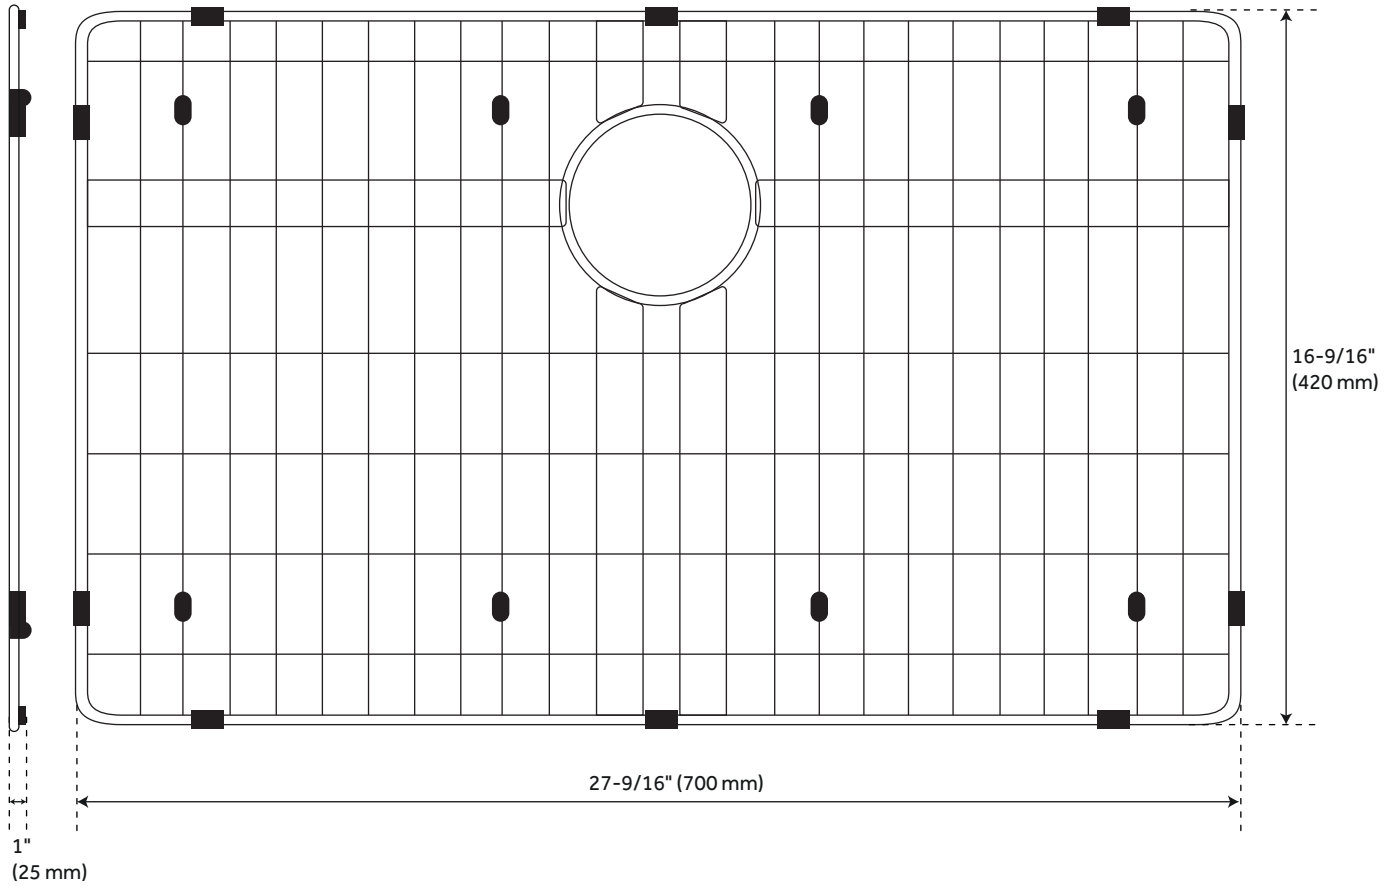

CONTENTS

FARMHOUSE SINK PAGE 2
SINK GRID PAGE 3

REVISED 03/15/2020

30" ATLAS

STAINLESS STEEL FARMHOUSE SINK - CURVED APRON - BRONZE

SKU: 944648

FEATURES

- Length: 30"
- Width: 21"
- Height: 9"
- Basin Length: 28"
- Basin Width: 17"
- Water Depth to Rim: 8-5/8"
- Apron Front Rim Thickness: 3"
- Side and Back Rim Thickness: 1"
- Drain Size: 3-1/2"

PRODUCT IMAGE

All dimensions and specifications are nominal and may vary. Use actual products for accuracy in critical situations.

ATLAS

SINGLE BOWL SINK GRID

SKU: 951147

FEATURES

- Length: 27-9/16"
- Width: 16-9/16"
- Height: 1"
- Fits Drain Size: 3-1/2"

PRODUCT IMAGE

All dimensions and specifications are nominal and may vary. Use actual products for accuracy in critical situations.