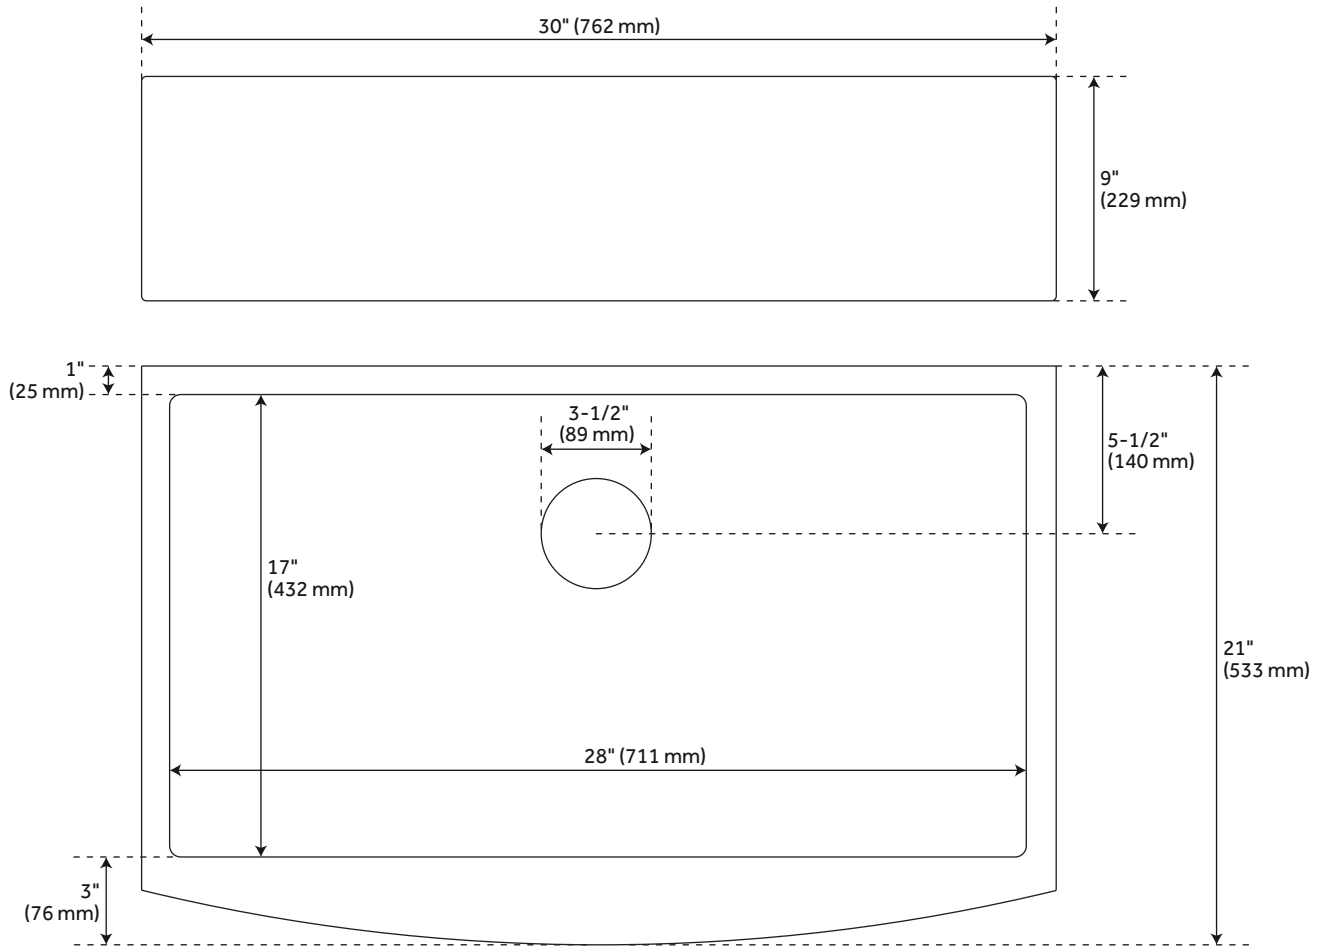

CONTENTS

FARMHOUSE SINK PAGE 2
SINK GRID PAGE 3

REVISED 03/15/2020

30" ATLAS

STAINLESS STEEL FARMHOUSE SINK - CURVED APRON - BRONZE

SKU: 944648

FEATURES

- Length: 30"
- Width: 21"
- Height: 9"
- Basin Length: 28"
- Basin Width: 17"
- Water Depth to Rim: 8-5/8"
- Apron Front Rim Thickness: 3"
- Side and Back Rim Thickness: 1"
- Drain Size: 3-1/2"

PRODUCT IMAGE

All dimensions and specifications are nominal and may vary. Use actual products for accuracy in critical situations.

ATLAS

SINGLE BOWL SINK GRID

SKU: 951147

FEATURES

- Length: 27-9/16"
- Width: 16-9/16"
- Height: 1"
- Fits Drain Size: 3-1/2"

PRODUCT IMAGE

All dimensions and specifications are nominal and may vary. Use actual products for accuracy in critical situations.