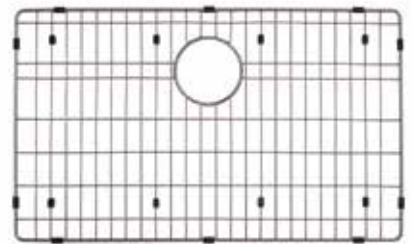

CONTENTS

FARMHOUSE SINK PAGE 2
SINK GRID PAGE 3

REVISED 03/15/2020

30" ATLAS

STAINLESS STEEL FARMHOUSE SINK - CURVED APRON - BRONZE

SKU: 944648

FEATURES

- Length: 30"
- Width: 21"
- Height: 9"
- Basin Length: 28"
- Basin Width: 17"
- Water Depth to Rim: 8-5/8"
- Apron Front Rim Thickness: 3"
- Side and Back Rim Thickness: 1"
- Drain Size: 3-1/2"

PRODUCT IMAGE

All dimensions and specifications are nominal and may vary. Use actual products for accuracy in critical situations.

ATLAS

SINGLE BOWL SINK GRID

SKU: 951147

FEATURES

- Length: 27-9/16"
- Width: 16-9/16"
- Height: 1"
- Fits Drain Size: 3-1/2"

PRODUCT IMAGE

All dimensions and specifications are nominal and may vary. Use actual products for accuracy in critical situations.