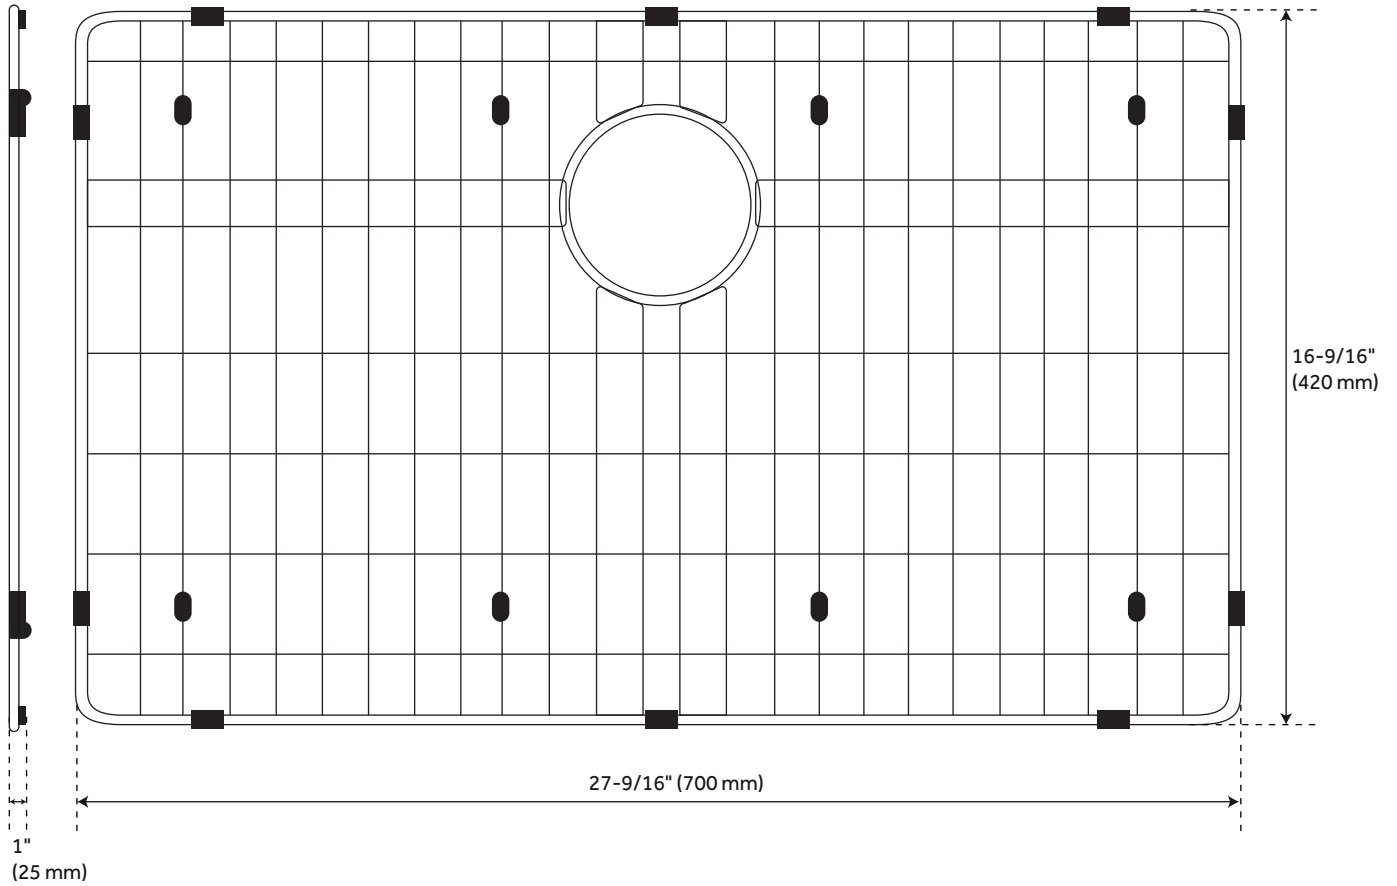

## FEATURES

Length: 30"  
Width: 21"  
Height: 9"  
Basin Length: 28"  
Basin Width: 17"  
Water Depth to Rim: 8-5/8"  
Apron Front Rim Thickness: 3"  
Side and Back Rim Thickness: 1"  
Drain Size: 3-1/2"

## PRODUCT IMAGE

### FEATURES

- Length: 27-9/16"
- Width: 16-9/16"
- Height: 1"
- Fits Drain Size: 3-1/2"