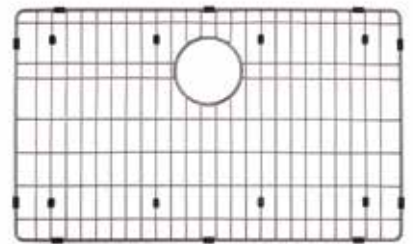

## FEATURES

Length: 30"  
Width: 21"  
Height: 9"  
Basin Length: 28"  
Basin Width: 17"  
Water Depth to Rim: 8-5/8"  
Apron Front Rim Thickness: 3"  
Side and Back Rim Thickness: 1"  
Drain Size: 3-1/2"

## SINGLE BOWL SINK GRID

SKU: 951147

### FEATURES

- Length: 27-9/16"
- Width: 16-9/16"
- Height: 1"
- Fits Drain Size: 3-1/2"

### PRODUCT IMAGE

All dimensions and specifications are nominal and may vary. Use actual products for accuracy in critical situations.