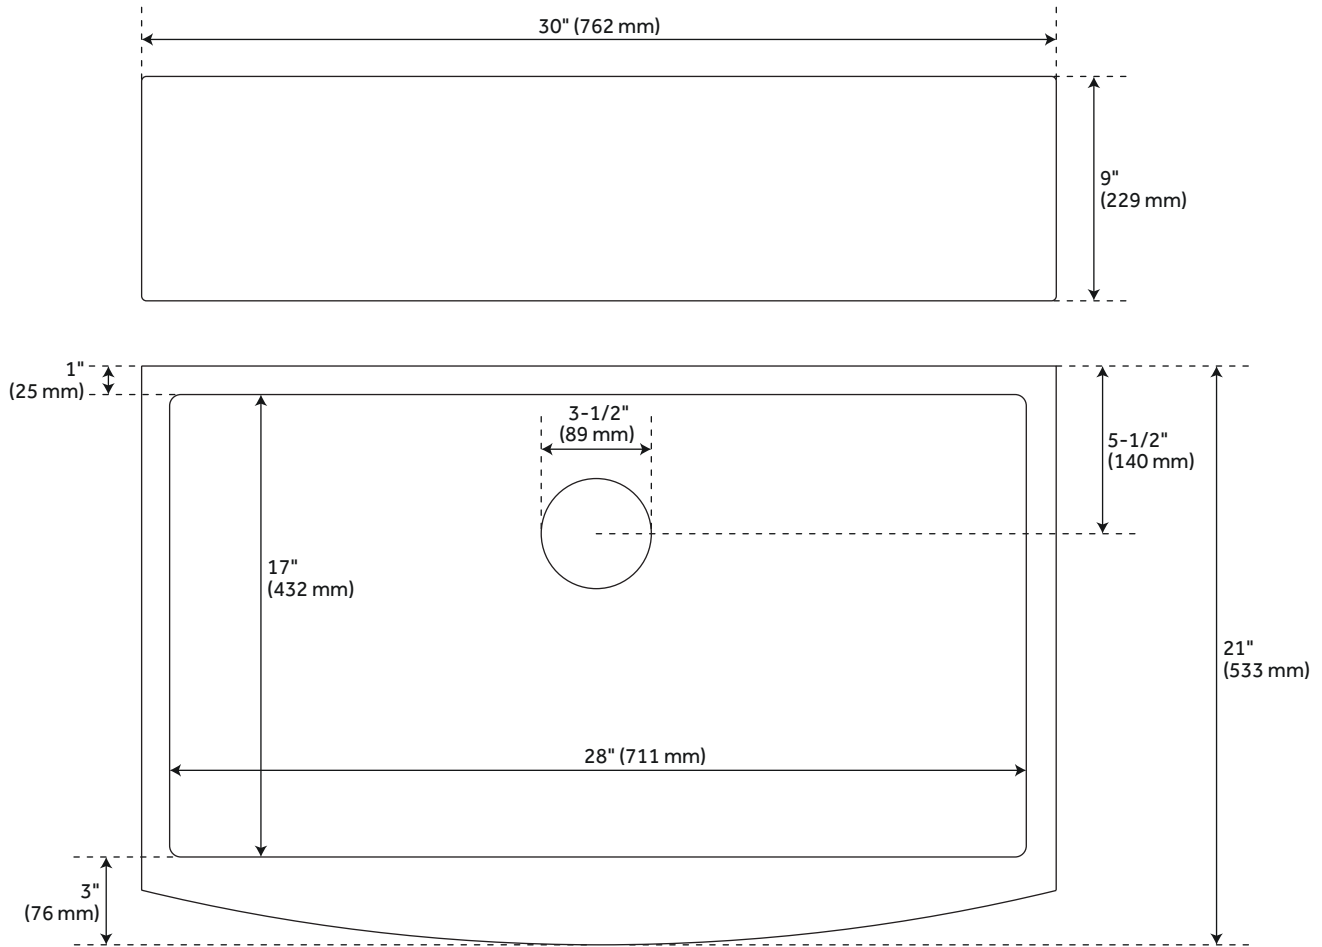

## FEATURES

Material: Stainless Steel  
Basin Split: Single  
Apron Design: Curved  
Faucet Centers: No Faucet Hole  
Number Of Basins: 1  
Product Color: Matte Gold  
Metal Gauge/Thickness: 16 Gauge  
Faucet Included: No  
Drain Included: Optional  
Sink Installation: Farmhouse  
Sound Insulation Coating/Pads on  
Sides and Bottom  
Rear Drain Location

## CONTENTS

FARMHOUSE SINK ..... PAGE 2  
SINK GRID ..... PAGE 3

REVISED 03/15/2020

## FEATURES

Length: 30"  
Width: 21"  
Height: 9"  
Basin Length: 28"  
Basin Width: 17"  
Water Depth to Rim: 8-5/8"  
Apron Front Rim Thickness: 3"  
Side and Back Rim Thickness: 1"  
Drain Size: 3-1/2"

### FEATURES

- Length: 27-9/16"
- Width: 16-9/16"
- Height: 1"
- Fits Drain Size: 3-1/2"