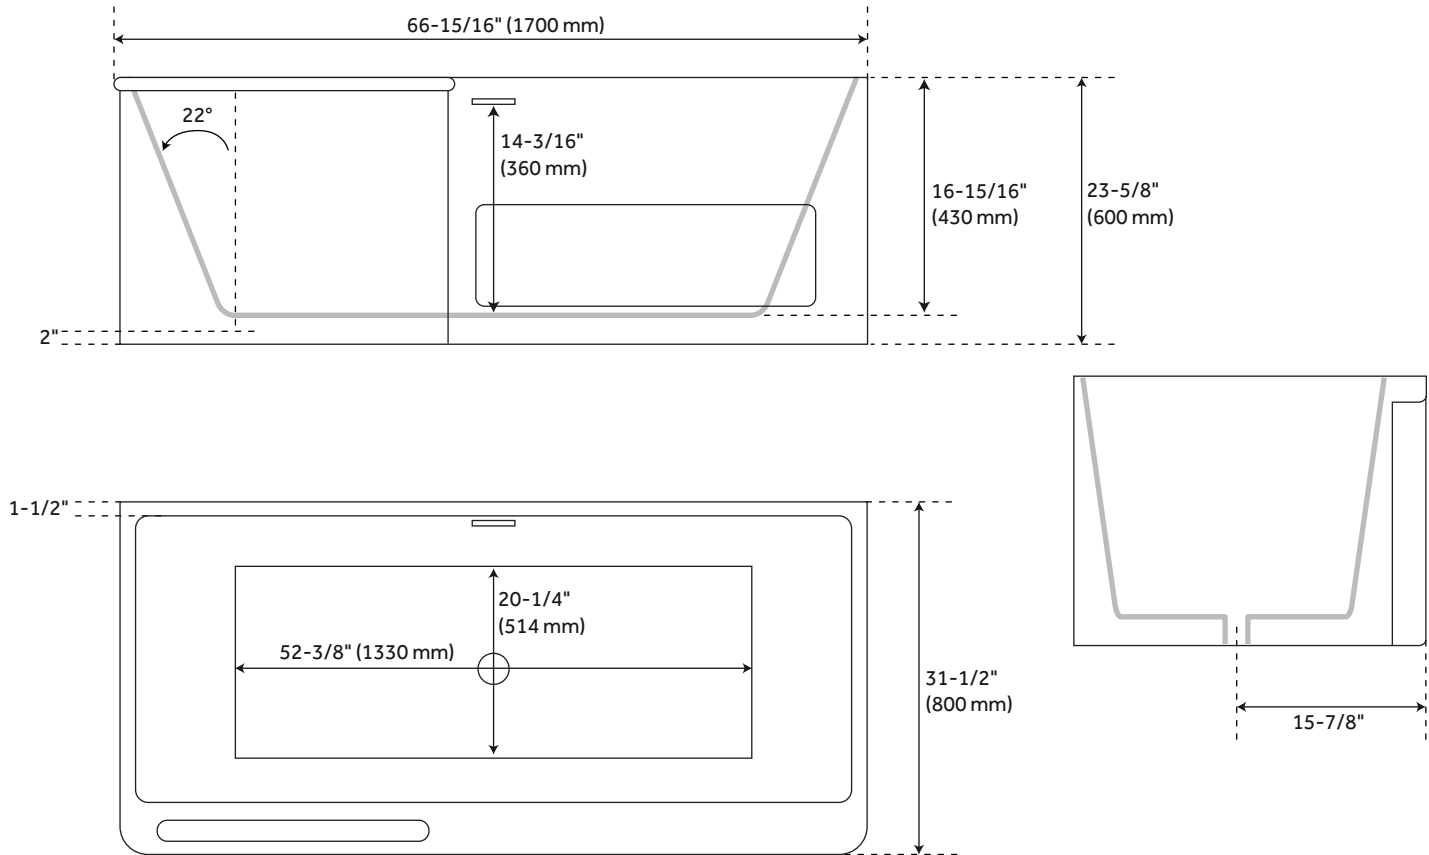

67" RETFORD

ACRYLIC FREESTANDING TUB

SKU: 944537

CONTENTS

67" TUB PAGE 2

FEATURES

- Design: Modern
- Product Finish: White
- Features: Integral Drain & Overflow
- Overflow Hole: Yes
- Integral Drain & Overflow : Yes
- Shape: Rectangle
- Material: Acrylic
- Tap Deck: No
- Drain Included: Yes
- Drain Placement: Center
- Faucet Included: No
- Faucet Drillings: No Drillings
- Built-In Adjusters: Yes
- Trim Kit Includes: Pop-Up Drain with Matching Drain Cover and Overflow Plate in your Choice of Color
- Formed of Two Acrylic Sheets, the Air Between Acting as Thermal Insulator
- Insulation Option: Increases Heat Retention and Prevents Condensation Due to Water and Air Temperature Fluctuations
- Optional Quick Connect Drop-In Drain Kit Includes:
 - Floor Plate, 1-1/2" PVC Pipe, 2" x 1-1/2" Trap Adapters, 1 Brass Threaded, 1 Brass Unthreaded Tailpiece and Plug.
 - Installs above your subfloor, but underneath your cement floor or tile, so you do not need access below the fixture.

REVISED 03/08/2021

67" RETFORD

ACRYLIC FREESTANDING TUB

SKU: 944537

FEATURES

- Length: 66-15/16"
- Width: 31-1/2"
- Height: 23-5/8"
- Tub Interior Length: 52-3/8"
- Tub Interior Width: 20-1/4"
- Water Depth To Overflow: 14-3/16"
- Water Depth To Rim: 16-15/16"
- Water Capacity Without Overflow (Gallons): 95
- Water Capacity With Overflow (Gallons): 87
- Tub Weight Uncrated (Lbs): 204
- Tub Weight Crated (Lbs): 294

PRODUCT IMAGE

All dimensions and specifications are nominal and may vary. Use actual products for accuracy in critical situations.

PAGE 2