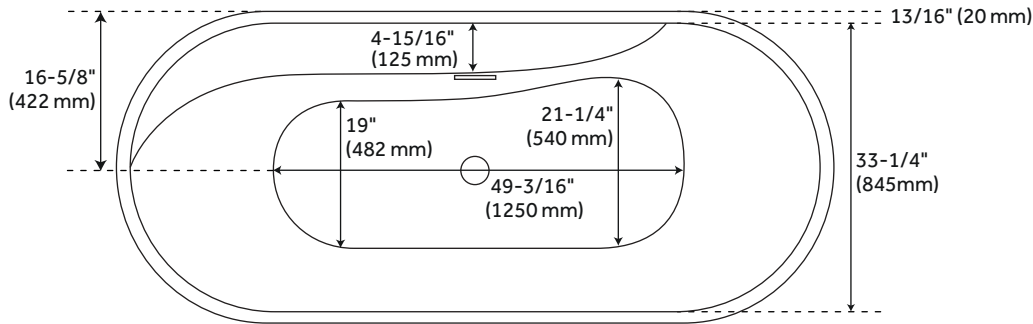

70" ASHINGTON ACRYLIC FREESTANDING TUB - TAP DECK LEFT

SKU: 944534-L

CODES/STANDARDS

CSA B45.5/IAPMO Z124

FEATURES

Features: Integral Drain & Overflow
Design: Modern
Product Finish: White
Length: 70-11/16"
Width: 33-1/4"
Height: 23-5/8"
Water Depth To Overflow: 14"
Drain Included: Yes
Faucet Included: No
Shape: Oval
Tub Overflow: Yes
Integral Drain & Overflow: Yes
Tub Material: Acrylic
Tub Interior Length: 49-3/16"
Tub Interior Width: 21-1/4"
Tap Deck: Yes
Faucet Drillings: No Drillings
Built-In Adjusters: Yes
Tub Weight Uncrated (lbs): 146
Tub Weight Crated (lbs): 236

Code:
REVISED 3/10/2022

70" ASHINGTON FREESTANDING ACRYLIC TUB - LEFT HAND TAP DECK

SKU: 944534-L

All dimensions and specifications are nominal and may vary. Use actual products for accuracy in critical situations.