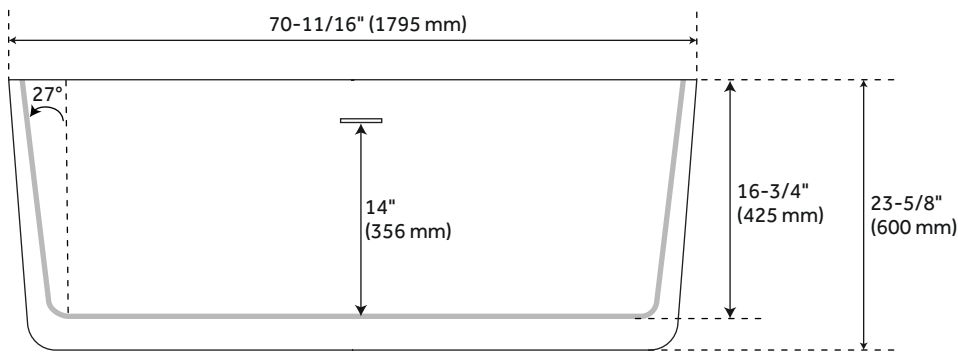

70" ASHINGTON ACRYLIC FREESTANDING TUB - TAP DECK LEFT

SKU: 944534-L

CODES/STANDARDS

CSA B45.5/IAPMO Z124

FEATURES

Features: Integral Drain & Overflow
Design: Modern
Product Finish: White
Length: 70-11/16"
Width: 33-1/4"
Height: 23-5/8"
Water Depth To Overflow: 14"
Drain Included: Yes
Faucet Included: No
Shape: Oval
Tub Overflow: Yes
Integral Drain & Overflow: Yes
Tub Material: Acrylic
Tub Interior Length: 49-3/16"
Tub Interior Width: 21-1/4"
Tap Deck: Yes
Faucet Drillings: No Drillings
Built-In Adjusters: Yes
Tub Weight Uncrated (lbs): 146
Tub Weight Crated (lbs): 236

Code:
REVISED 3/10/2022

70" ASHINGTON FREESTANDING ACRYLIC TUB - LEFT HAND TAP DECK

SKU: 944534-L

All dimensions and specifications are nominal and may vary. Use actual products for accuracy in critical situations.