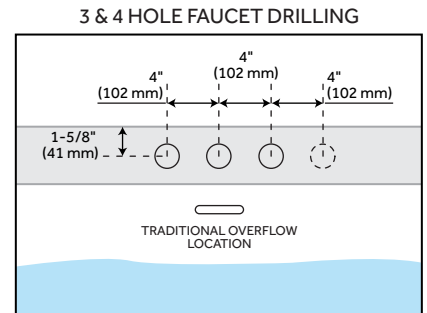

70" ASHINGTON ACRYLIC FREESTANDING TUB - TAP DECK LEFT

SKU: 944534-L

CODES/STANDARDS

CSA B45.5/IAPMO Z124

FEATURES

Features: Integral Drain & Overflow
Design: Modern
Product Finish: White
Length: 70-11/16"
Width: 33-1/4"
Height: 23-5/8"
Water Depth To Overflow: 14"
Drain Included: Yes
Faucet Included: No
Shape: Oval
Tub Overflow: Yes
Integral Drain & Overflow: Yes
Tub Material: Acrylic
Tub Interior Length: 49-3/16"
Tub Interior Width: 21-1/4"
Tap Deck: Yes
Faucet Drillings: No Drillings
Built-In Adjusters: Yes
Tub Weight Uncrated (lbs): 146
Tub Weight Crated (lbs): 236

Code:
REVISED 3/10/2022

70" ASHINGTON FREESTANDING ACRYLIC TUB - LEFT HAND TAP DECK

SKU: 944534-L

All dimensions and specifications are nominal and may vary. Use actual products for accuracy in critical situations.