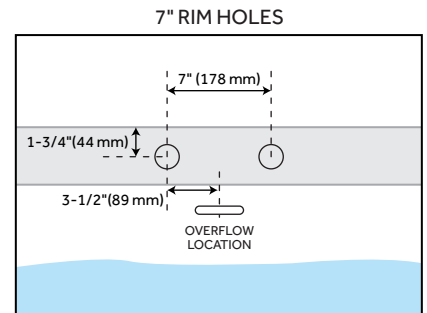

70" ASHINGTON ACRYLIC FREESTANDING TUB - TAP DECK LEFT

SKU: 944534-L

CODES/STANDARDS

CSA B45.5/IAPMO Z124

FEATURES

Features: Integral Drain & Overflow
Design: Modern
Product Finish: White
Length: 70-11/16"
Width: 33-1/4"
Height: 23-5/8"
Water Depth To Overflow: 14"
Drain Included: Yes
Faucet Included: No
Shape: Oval
Tub Overflow: Yes
Integral Drain & Overflow: Yes
Tub Material: Acrylic
Tub Interior Length: 49-3/16"
Tub Interior Width: 21-1/4"
Tap Deck: Yes
Faucet Drillings: No Drillings
Built-In Adjusters: Yes
Tub Weight Uncrated (lbs): 146
Tub Weight Crated (lbs): 236

Code:
REVISED 3/10/2022

70" ASHINGTON FREESTANDING ACRYLIC TUB - LEFT HAND TAP DECK

SKU: 944534-L

All dimensions and specifications are nominal and may vary. Use actual products for accuracy in critical situations.