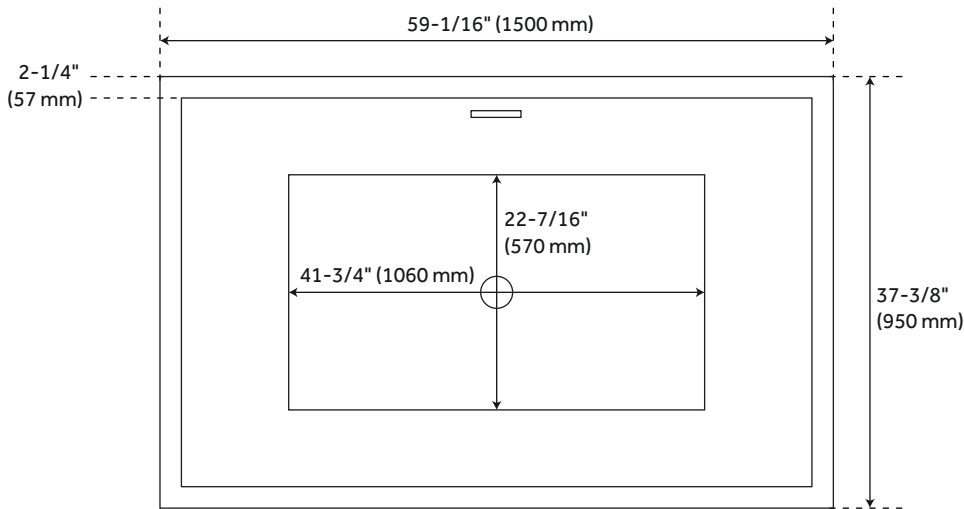

59" CLARISSA

ACRYLIC FREESTANDING TUB

SKU: 944532

FEATURES

- Design: Modern
- Product Finish: White
- Features: Integral Drain & Overflow
- Overflow Hole: Yes
- Integral Drain & Overflow : Yes
- Shape: Rectangle
- Material: Acrylic
- Tap Deck: No
- Drain Included: Yes
- Drain Placement: Center
- Faucet Included: No
- Faucet Drillings: No Drillings
- Built-In Adjusters: Yes
- Trim Kit Includes: Pop-Up Drain with Matching Drain Cover and Overflow Plate in your Choice of Color
- Formed of Two Acrylic Sheets, the Air Between Acting as Thermal Insulator
- Insulation Option: Increases Heat Retention and Prevents Condensation Due to Water and Air Temperature Fluctuations

CONTENTS

59" TUB PAGE 2

REVISED 03/05/2021

59" CLARISSA

ACRYLIC FREESTANDING TUB

SKU: 944532

FEATURES

- Length: 59-1/16"
- Width: 37-3/8"
- Height: 23-5/8"
- Tub Interior Length: 41-3/4"
- Tub Interior Width: 22-7/16"
- Water Depth To Overflow: 14-3/4"
- Water Depth To Rim: 17-1/2"
- Water Capacity Without Overflow (Gallons): 96
- Water Capacity With Overflow (Gallons): 88
- Tub Weight Uncrated (Lbs): 197
- Tub Weight Crated (Lbs): 287

PRODUCT IMAGE

All dimensions and specifications are nominal and may vary. Use actual products for accuracy in critical situations.

PAGE 2