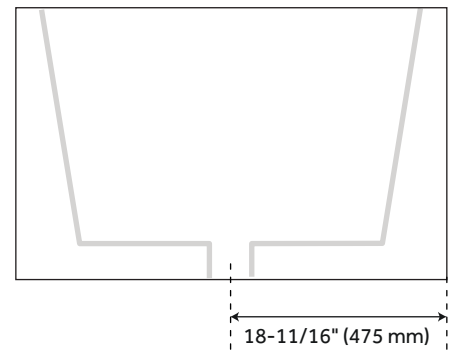

CONTENTS

59" TUB PAGE 2

REVISED 03/05/2021

59" CLARISSA

ACRYLIC FREESTANDING TUB

SKU: 944532

FEATURES

- Length: 59-1/16"
- Width: 37-3/8"
- Height: 23-5/8"
- Tub Interior Length: 41-3/4"
- Tub Interior Width: 22-7/16"
- Water Depth To Overflow: 14-3/4"
- Water Depth To Rim: 17-1/2"
- Water Capacity Without Overflow (Gallons): 96
- Water Capacity With Overflow (Gallons): 88
- Tub Weight Uncrated (Lbs): 197
- Tub Weight Crated (Lbs): 287

PRODUCT IMAGE

All dimensions and specifications are nominal and may vary. Use actual products for accuracy in critical situations.

PAGE 2