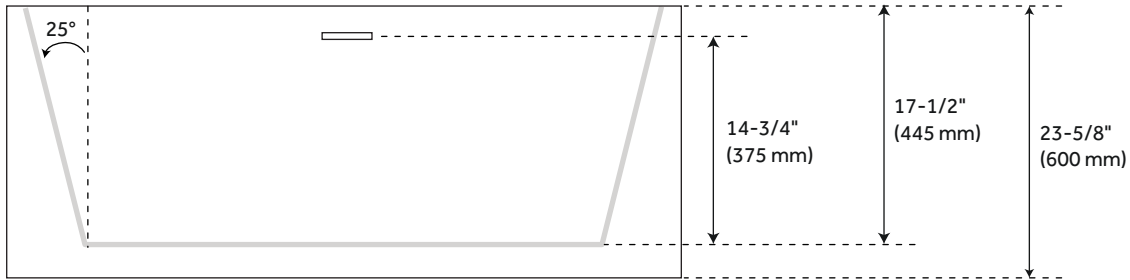

CONTENTS

59" TUB PAGE 2

REVISED 03/05/2021

59" CLARISSA

ACRYLIC FREESTANDING TUB

SKU: 944532

FEATURES

- Length: 59-1/16"
- Width: 37-3/8"
- Height: 23-5/8"
- Tub Interior Length: 41-3/4"
- Tub Interior Width: 22-7/16"
- Water Depth To Overflow: 14-3/4"
- Water Depth To Rim: 17-1/2"
- Water Capacity Without Overflow (Gallons): 96
- Water Capacity With Overflow (Gallons): 88
- Tub Weight Uncrated (Lbs): 197
- Tub Weight Crated (Lbs): 287

PRODUCT IMAGE

All dimensions and specifications are nominal and may vary. Use actual products for accuracy in critical situations.

PAGE 2