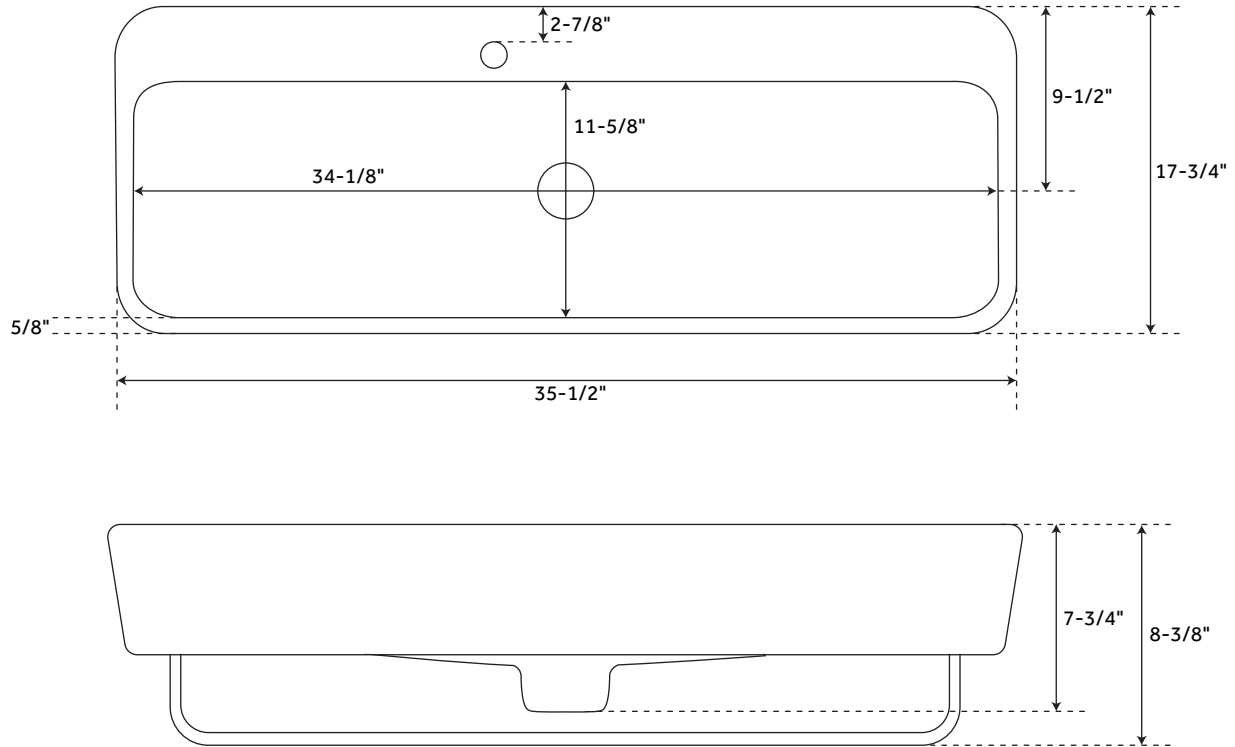

35" FAWCETT

PORCELAIN WALL-MOUNT SINK WITH TOWEL BAR

SKU: 944325

FEATURES

Shape: Rectangle
Sink Material: Porcelain
Number of Basins: 1
Sink Installation: Wall Mount
Product Color: White
Faucet Centers: Single-Hole
Overflow Hole: Yes
Length: 35-1/2"
Width: 17-3/4"
Height: 8-3/8"
Basin Length: 34-1/8"
Basin Width: 11-5/8"
Basin Depth: 5-1/2"
Water Depth To Overflow: 3-1/2"
Rim Thickness: 5/8"
Drain Size: 1-3/4"
Mounting Hardware Included: No
Faucet Included: No

SIGNATURE HARDWARE LIFETIME WARRANTY

See website for warranty information

All measurements are approximate. Measurements may vary +/- 1/2".

REVISED 09/20/2021