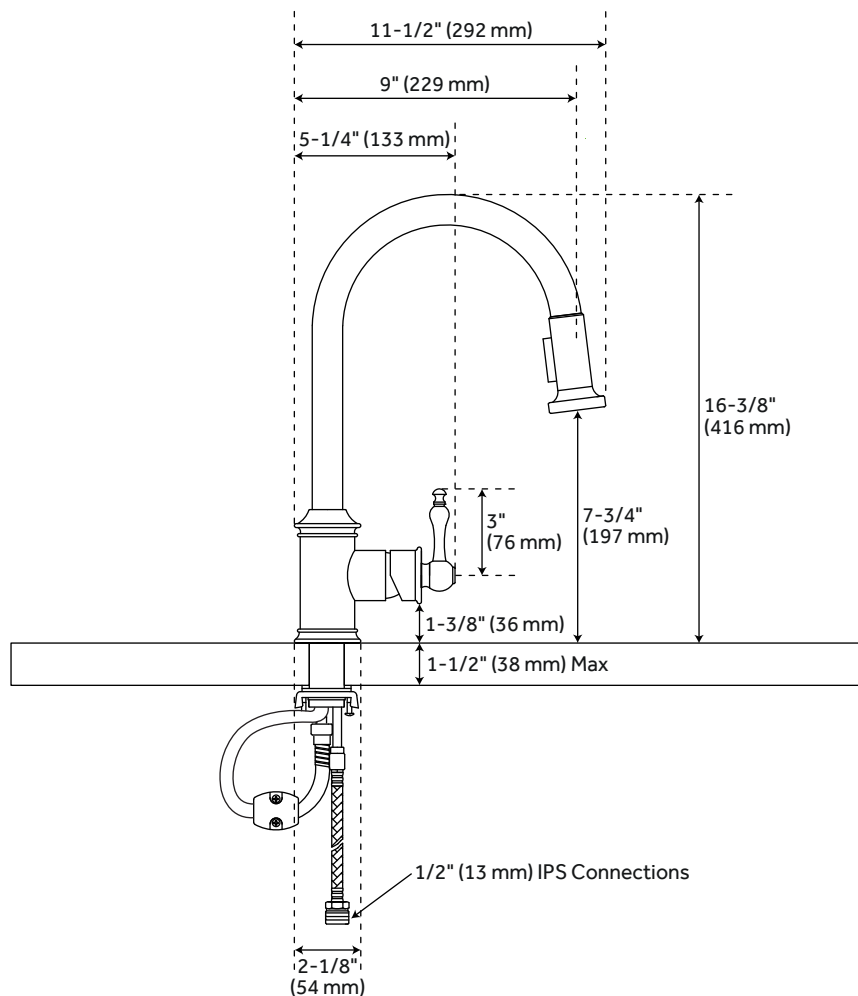

### FEATURES

Installation Type: Single-Hole  
Faucet Holes: 1  
Hand Sprayer Material: ABS  
Faucet Centers: Single-Hole  
Handle Type: Lever  
Features: Pull-Down  
Design: Traditional  
Faucet Material: Brass  
Swivel Spout: Yes  
Hot and Cold Indicators: No  
Drain Included: No  
Maximum Flow Rate: 1.8 gpm (6.8 l/min) @ 60 psi  
Pull-Out Sprayer has Stream and Spray Aerators

### CONTENTS

SINGLE-HOLE FAUCET ..... PAGE 2

REVISED 10/12/2021

### FEATURES

Length: 5-1/4"  
Width: 11-1/2"  
Height: 16-3/8"  
Height to Spout: 7-3/4"  
Spout Reach: 9"  
Base Plate Length: 2-1/8"  
Base Plate Width: 2-3/8"  
Handle Length: 3"  
Height to Bottom of Handle: 1-3/8"  
IPS: 1/2"